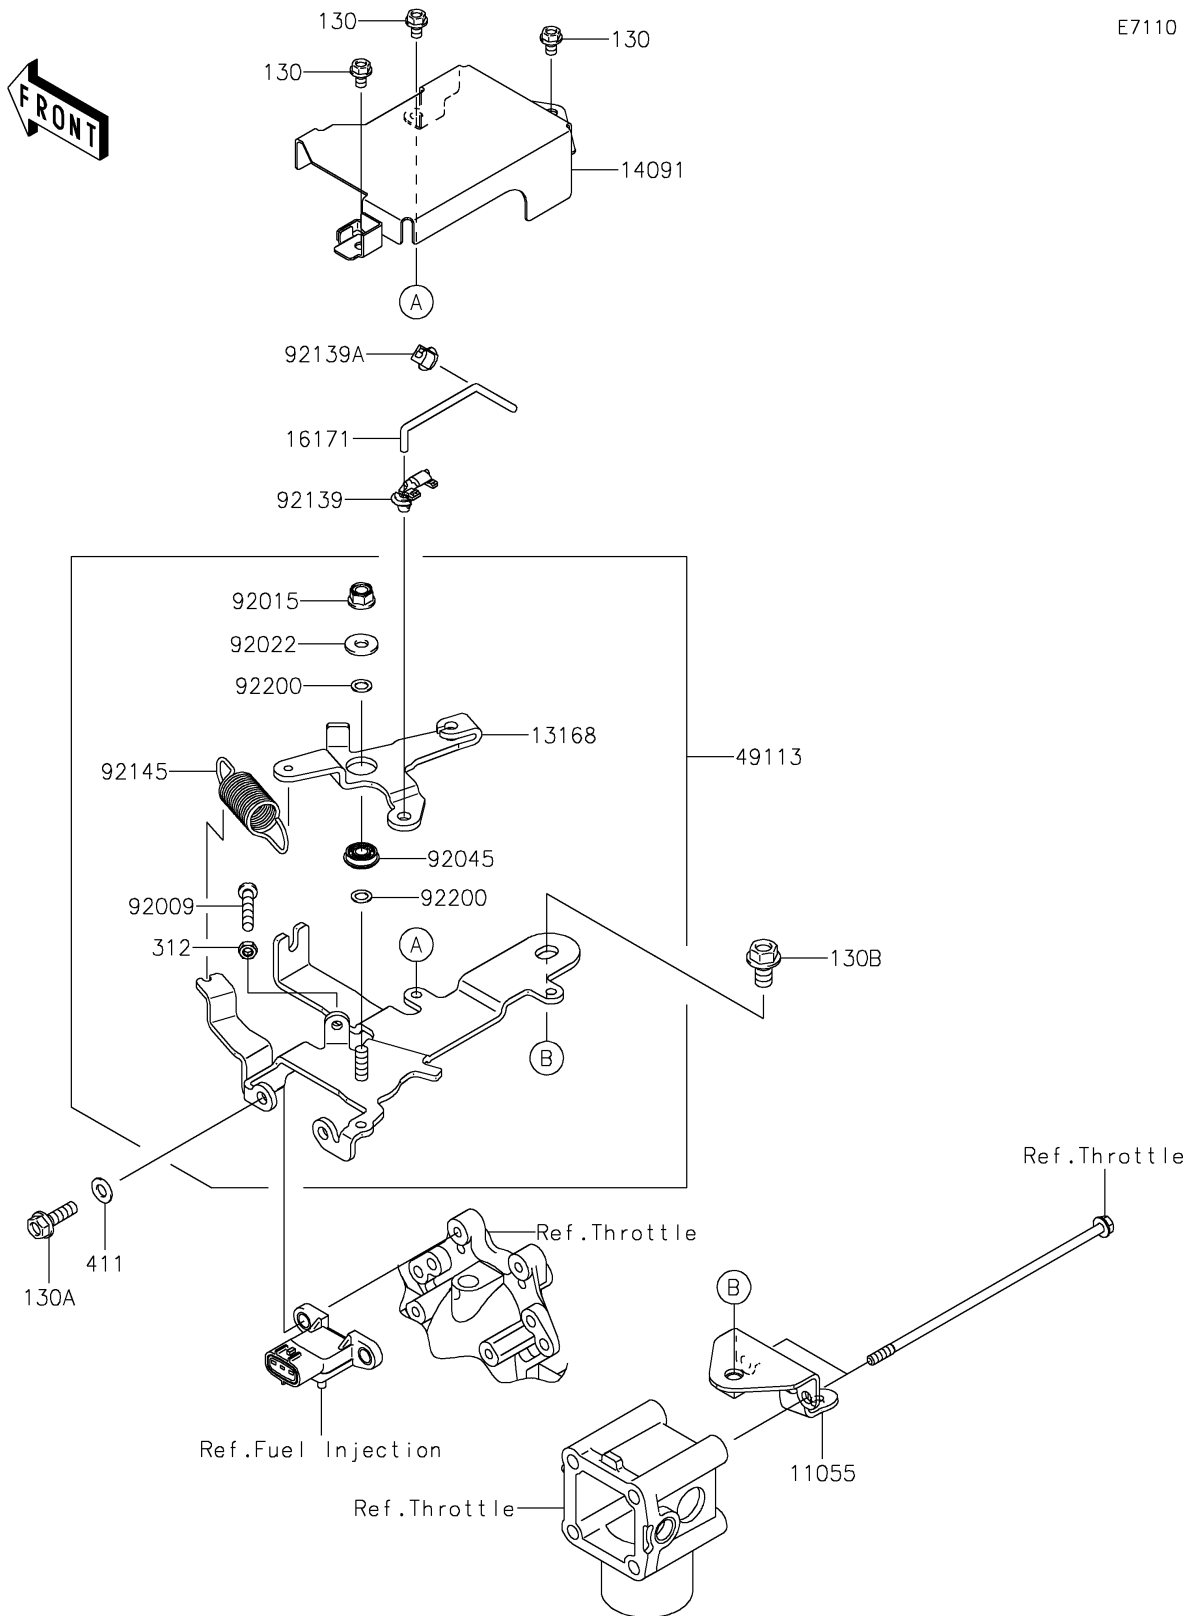

2025 MULE 4000 TRANS™

PARTS DIAGRAM

Control

E7110

2025 MULE 4000 TRANS™

PARTS LIST

Control

ITEM NAME	PART NUMBER	QUANTITY
BRACKET (Ref # 11055)	11055-2020	1
LEVER (Ref # 13168)	13168-2509	1
COVER,CONTROL PANEL (Ref # 14091)	14091-1757	1
LINK (Ref # 16171)	16171-2105	1
PANEL-COMP-CONTROL (Ref # 49113)	49113-2211	1
SCREW,5X30 (Ref # 92009)	92009-2381	1
NUT,LOCK,FLANGED,6MM (Ref # 92015)	92015-1339	1
WASHER (Ref # 92022)	92022-2247	1
BEARING-BALL,696ZZ1NR MC3 (Ref # 92045)	92045-2223	1
BUSHING,CONT-PANEL (Ref # 92139)	92139-2060	1
BUSHING,THROTTLE-BODY (Ref # 92139A)	92139-2061	1
SPRING (Ref # 92145)	92145-2186	1
WASHER,6.2X10X0.5 (Ref # 92200)	92200-2083	2
BOLT-FLANGED,5X8 (Ref # 130)	130BA0508	3
BOLT-FLANGED,6X20 (Ref # 130A)	130BA0620	2
BOLT-FLANGED,8X14 (Ref # 130B)	130BA0814	1
NUT-HEX,5MM (Ref # 312)	312AA0500	1
WASHER-PLAIN,6MM (Ref # 411)	411AB0600	2