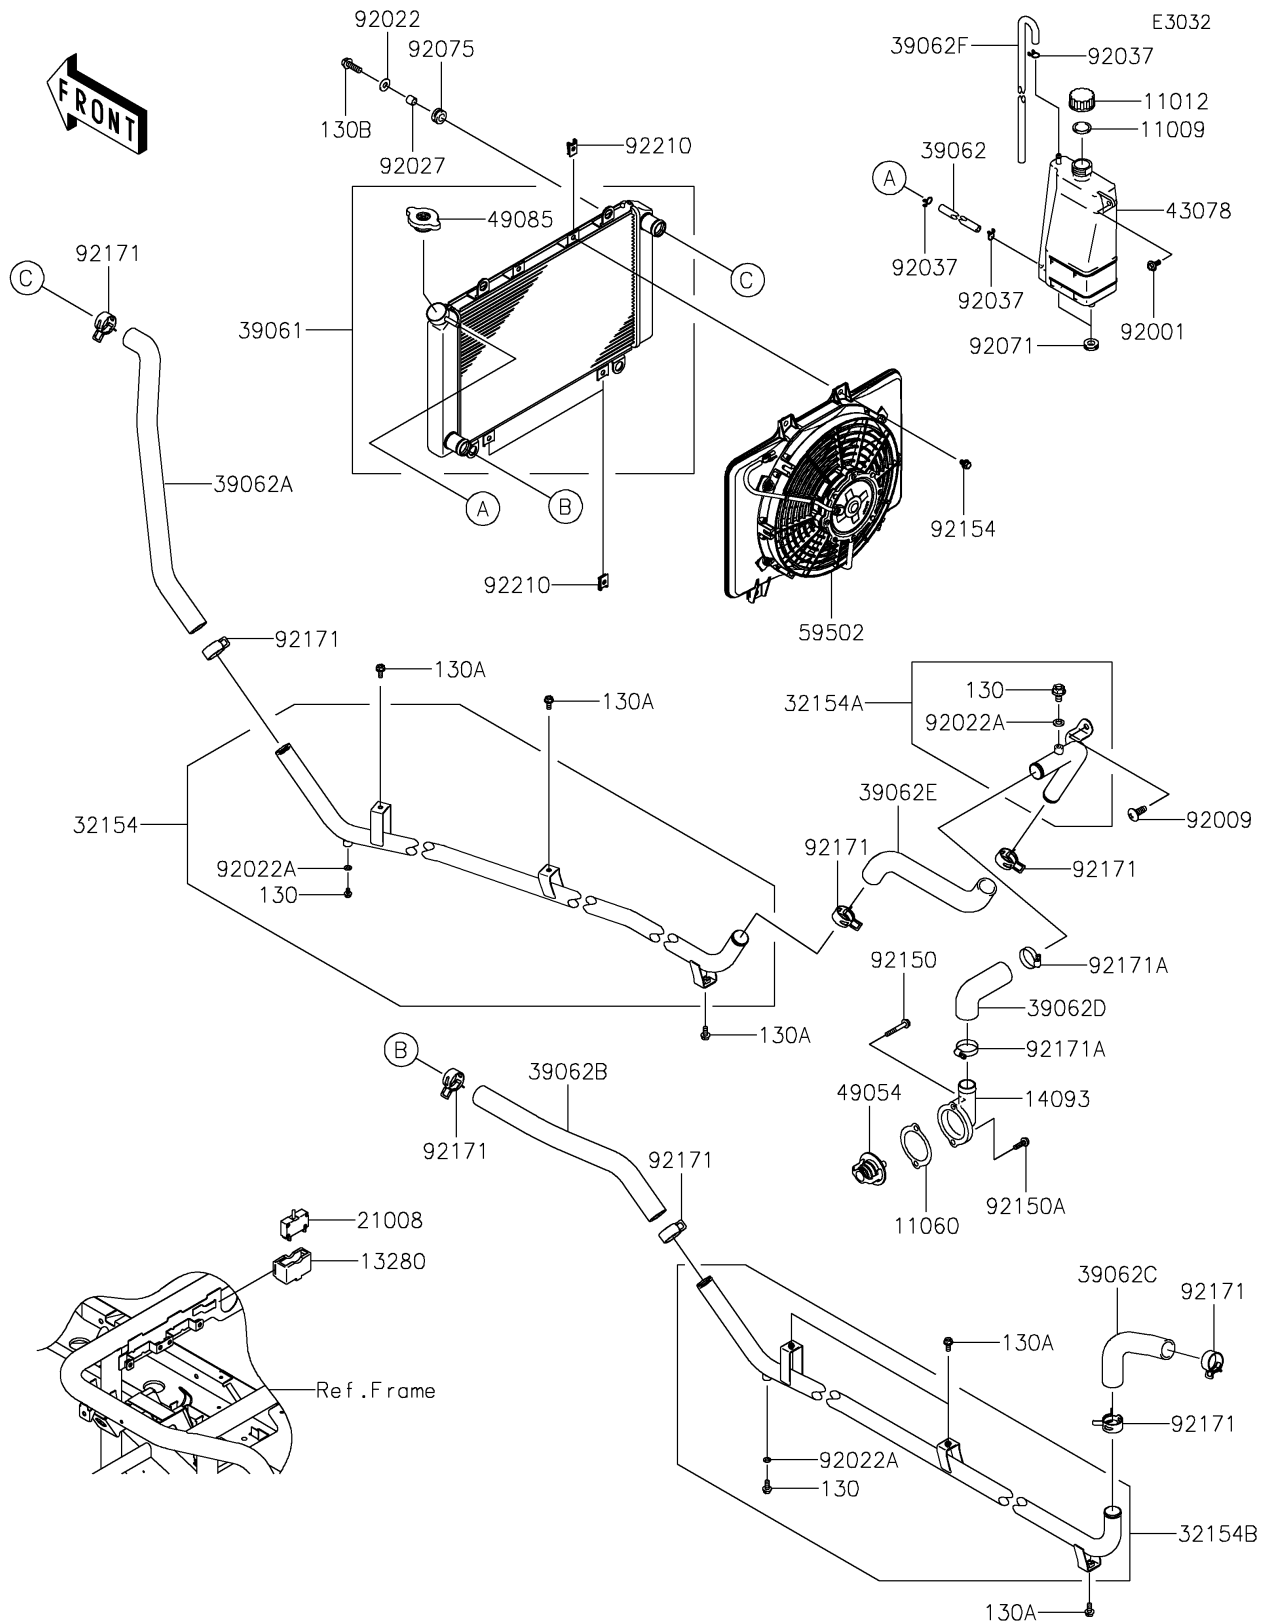

2025 MULE 4000 TRANS™

PARTS DIAGRAM

Radiator

2025 MULE 4000 TRANS™

PARTS LIST

Radiator

| ITEM NAME | PART NUMBER | QUANTITY |
|--|-------------|----------|
| GASKET,RESERVOIR TANK CAP (Ref # 11009) | 11009-1145 | 1 |
| CAP (Ref # 11012) | 11012-1084 | 1 |
| GASKET,THERMOSTAT COVER (Ref # 11060) | 11060-2084 | 1 |
| HOLDER,BREAKER (Ref # 13280) | 13280-0082 | 1 |
| COVER,THERMOSTAT (Ref # 14093) | 14093-0061 | 1 |
| BREAKER,FAN MOTOR (Ref # 21008) | 21008-0014 | 1 |
| PIPE,RH FR (Ref # 32154) | 32154-7503 | 1 |
| PIPE,RH RR (Ref # 32154A) | 32154-7505 | 1 |
| PIPE,LH (Ref # 32154B) | 32154-7507 | 1 |
| RADIATOR-ASSY (Ref # 39061) | 39061-0811 | 1 |
| HOSE-COOLING,5.5X10.5X650 (Ref # 39062) | 39062-0266 | 1 |
| HOSE-COOLING,PIPE-RAD. (Ref # 39062A) | 39062-0282 | 1 |
| HOSE-COOLING,RAD.-LH PIPE (Ref # 39062B) | 39062-0283 | 1 |
| HOSE-COOLING,PIPE-E/G (Ref # 39062C) | 39062-0286 | 1 |
| HOSE-COOLING (Ref # 39062D) | 39062-1832 | 1 |
| HOSE-COOLING (Ref # 39062E) | 39062-7502 | 1 |
| HOSE-COOLING,DRAIN (Ref # 39062F) | 39062-7507 | 1 |
| RESERVOIR (Ref # 43078) | 43078-0062 | 1 |
| THERMOSTAT (Ref # 49054) | 49054-2056 | 1 |
| CAP-ASSY-PRESSURE (Ref # 49085) | 49085-0017 | 1 |
| FAN-ASSY (Ref # 59502) | 59502-0630 | 1 |
| BOLT,W/P,6X16 (Ref # 92001) | 92001-1860 | 1 |
| SCREW,TAPPING,6X16 (Ref # 92009) | 92009-1166 | 1 |
| WASHER,8.5X20X1.6,BLACK (Ref # 92022) | 92022-1317 | 4 |
| WASHER,6.2X11X1 (Ref # 92022A) | 92022-304 | 3 |
| COLLAR,8.8X12X10.7 (Ref # 92027) | 92027-102 | 4 |
| CLAMP,TUBE (Ref # 92037) | 92037-147 | 3 |
| GROMMET (Ref # 92071) | 92071-1115 | 2 |
| DAMPER (Ref # 92075) | 92075-294 | 4 |