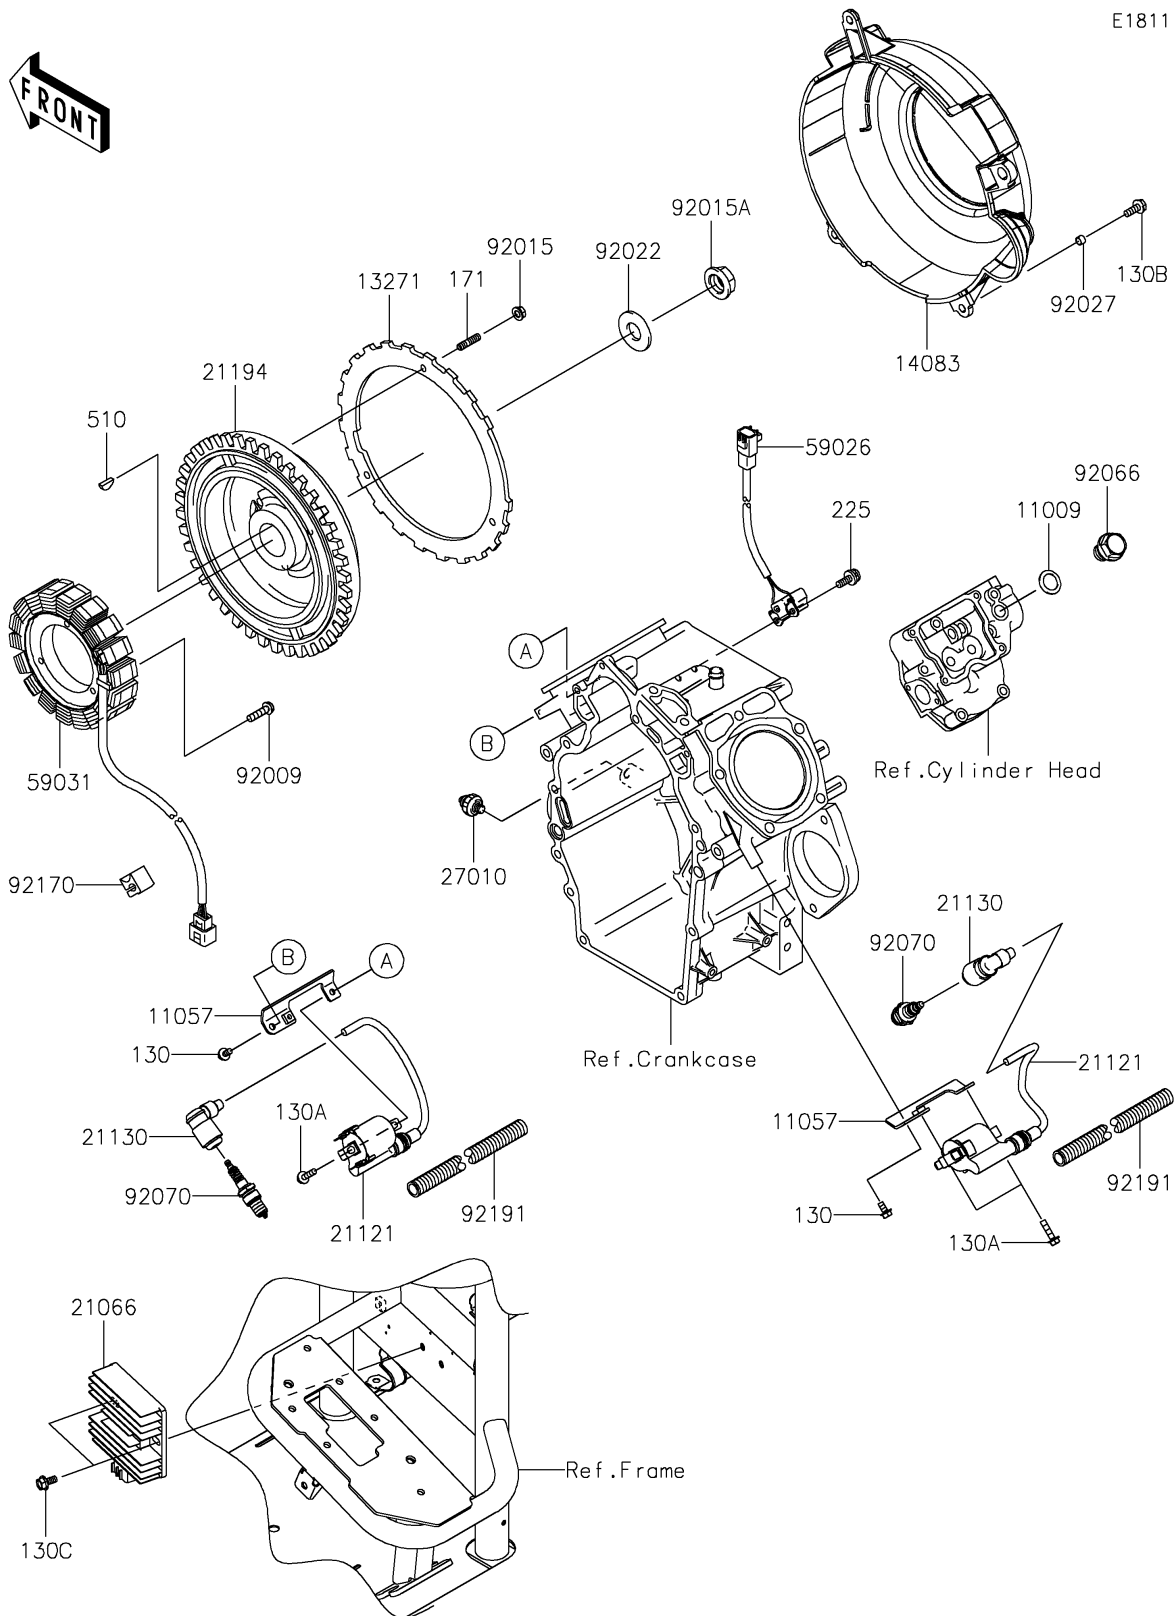

2026 MULE 4000 TRANS™

PARTS DIAGRAM

Generator/Ignition Coil

2026 MULE 4000 TRANS™

PARTS LIST

Generator/Ignition Coil

ITEM NAME	PART NUMBER	QUANTITY
-----------	-------------	----------
