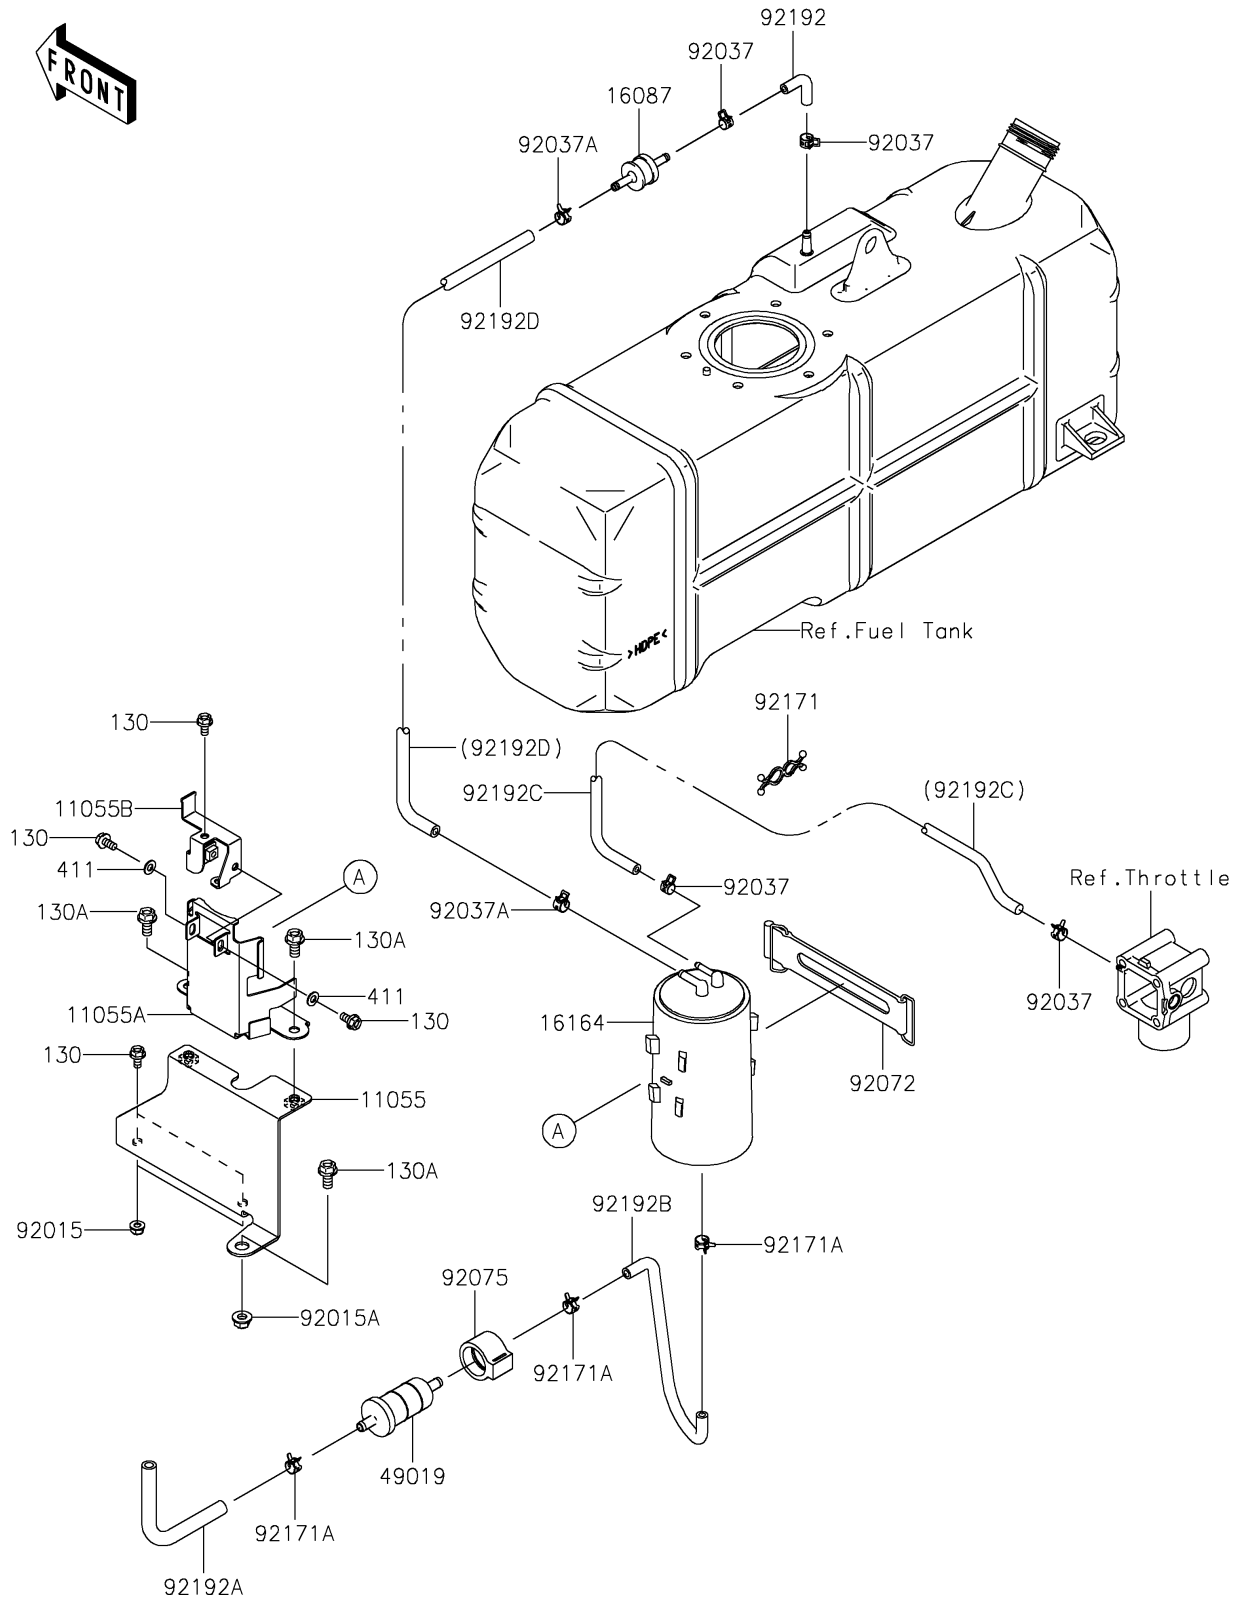

2026 MULE 4000 TRANS™

PARTS DIAGRAM

Fuel Evaporative System

E1650

2026 MULE 4000 TRANS™

PARTS LIST

Fuel Evaporative System

ITEM NAME

PART NUMBER

QUANTITY
