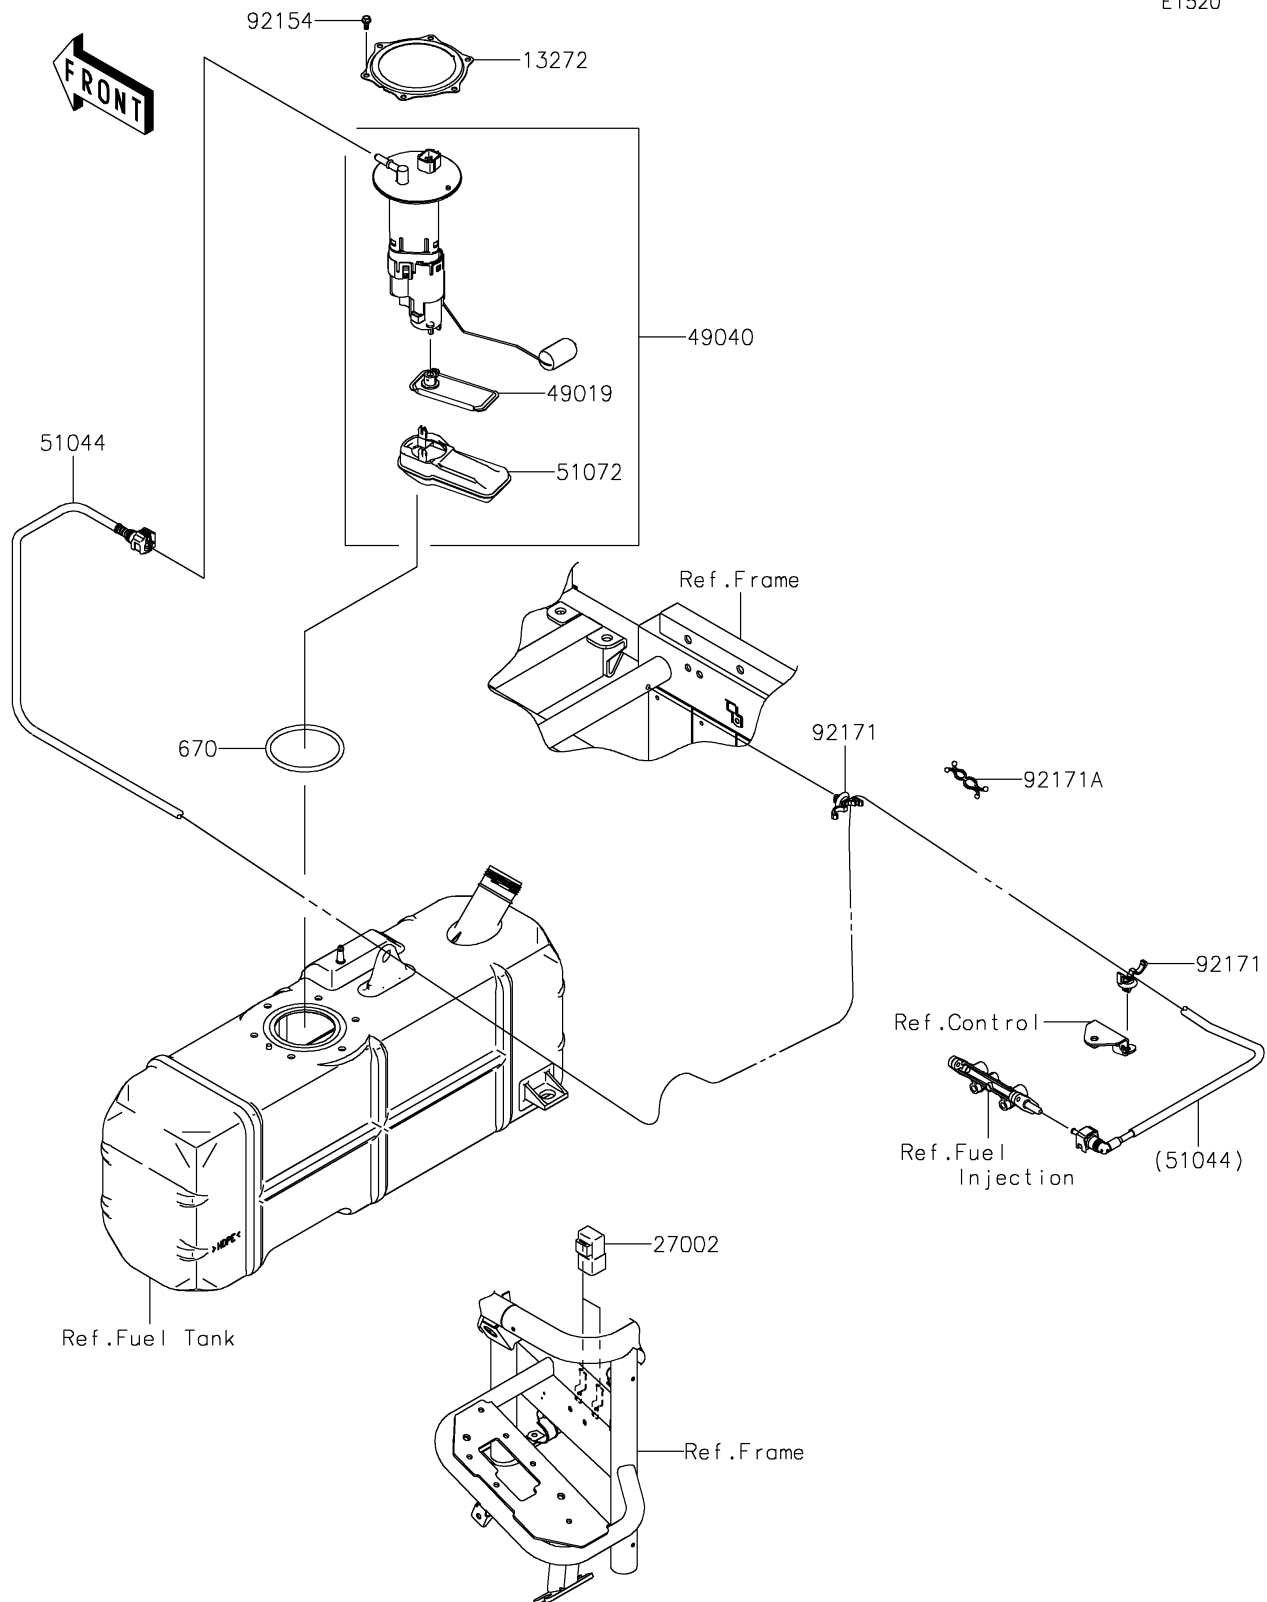

2025 MULE 4000 TRANS™

PARTS DIAGRAM

Fuel Pump

E1520

2025 MULE 4000 TRANS™

PARTS LIST

Fuel Pump

ITEM NAME	PART NUMBER	QUANTITY
PLATE (Ref # 13272)	13272-4226	1
RELAY-ASSY (Ref # 27002)	27002-1088	2
FILTER-FUEL (Ref # 49019)	49019-0034	1
PUMP-FUEL (Ref # 49040)	49040-0830	1
TUBE-ASSY,FUEL (Ref # 51044)	51044-1257	1
CHAMBER-FUEL (Ref # 51072)	51072-0008	1
BOLT,FUEL PUMP (Ref # 92154)	92154-1326	6
CLAMP (Ref # 92171)	92171-0453	2
CLAMP (Ref # 92171A)	92171-0476	1
O RING (Ref # 670)	670E5090	1