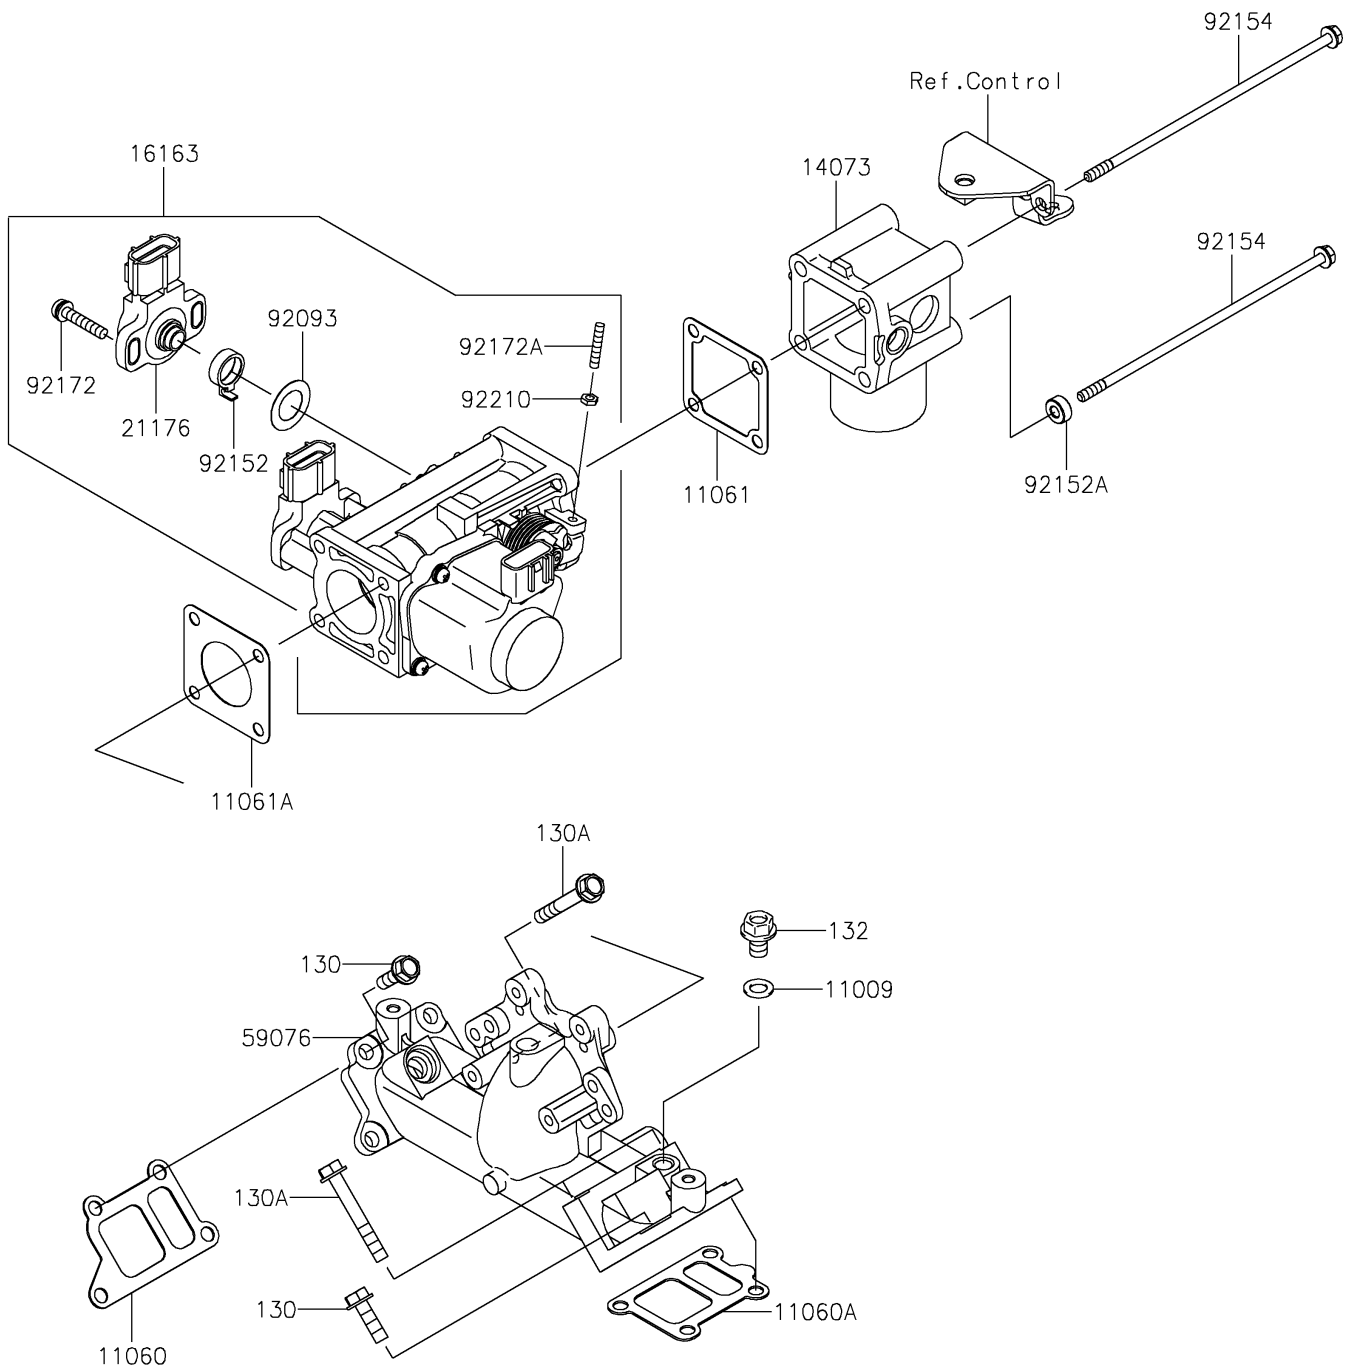

2026 MULE 4000 TRANS™

PARTS DIAGRAM

Throttle

E1510

2026 MULE 4000 TRANS™

PARTS LIST

Throttle

ITEM NAME

PART NUMBER

QUANTITY
