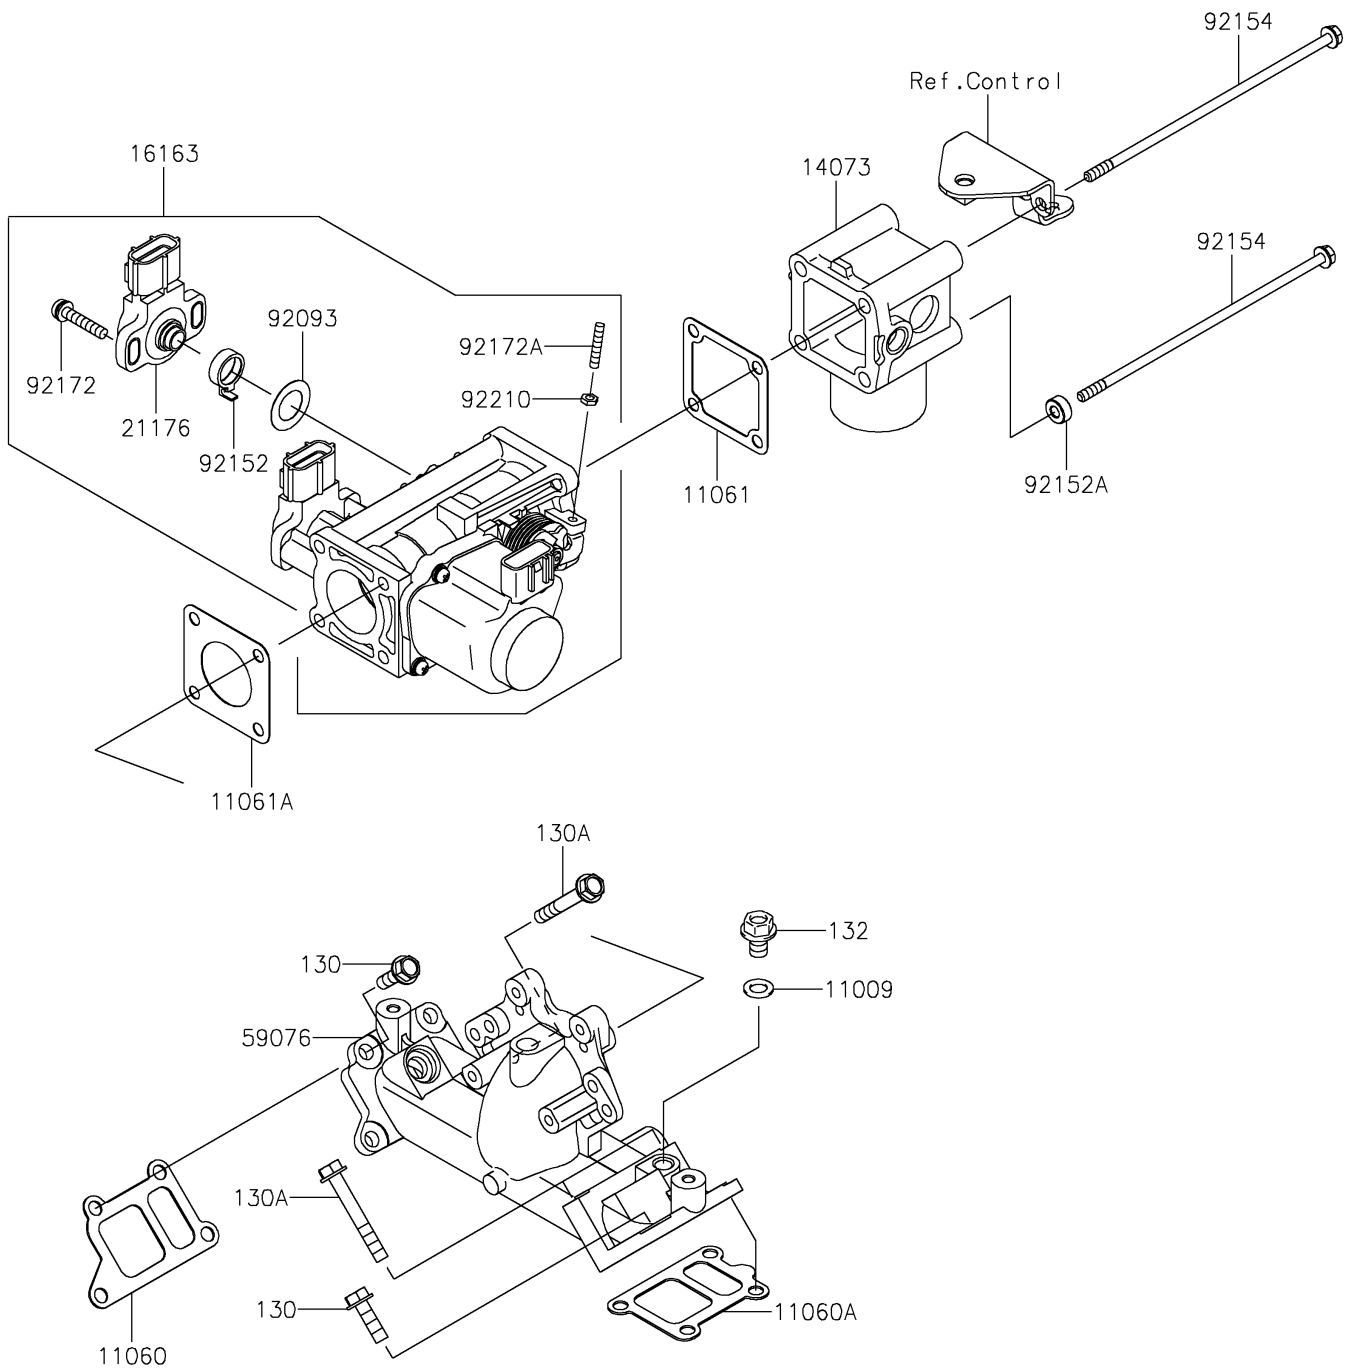

2025 MULE 4000 TRANS™

PARTS DIAGRAM

Throttle

E1510

2025 MULE 4000 TRANS™

PARTS LIST

Throttle

ITEM NAME	PART NUMBER	QUANTITY
GASKET,8.2X14X1.0 (Ref # 11009)	11009-1344	1
GASKET,INTAKE MANIFOLD (Ref # 11060)	11060-2087	1
GASKET,INTAKE MANIFOLD (Ref # 11060A)	11060-2088	1
GASKET (Ref # 11061)	11061-0861	1
GASKET (Ref # 11061A)	11061-2179	1
DUCT (Ref # 14073)	14073-0780	1
THROTTLE-ASSY (Ref # 16163)	16163-0949	1
SENSOR (Ref # 21176)	21176-2112	1
MANIFOLD-INTAKE (Ref # 59076)	59076-0718	1
SEAL (Ref # 92093)	92093-2133	1
COLLAR (Ref # 92152)	92152-2093	1
COLLAR,LWR SIDE (Ref # 92152A)	92152-2333	2
BOLT,FLANGED,6X195 (Ref # 92154)	92154-2653	4
SCREW (Ref # 92172)	92172-0254	2
SCREW (Ref # 92172A)	92172-2106	1
NUT (Ref # 92210)	92210-2120	1
BOLT-FLANGED,6X20 (Ref # 130)	130BA0620	5
BOLT-FLANGED,6X45 (Ref # 130A)	130CA0645	3
BOLT-FLANGED-SMALL,8X12 (Ref # 132)	132BB0812	1