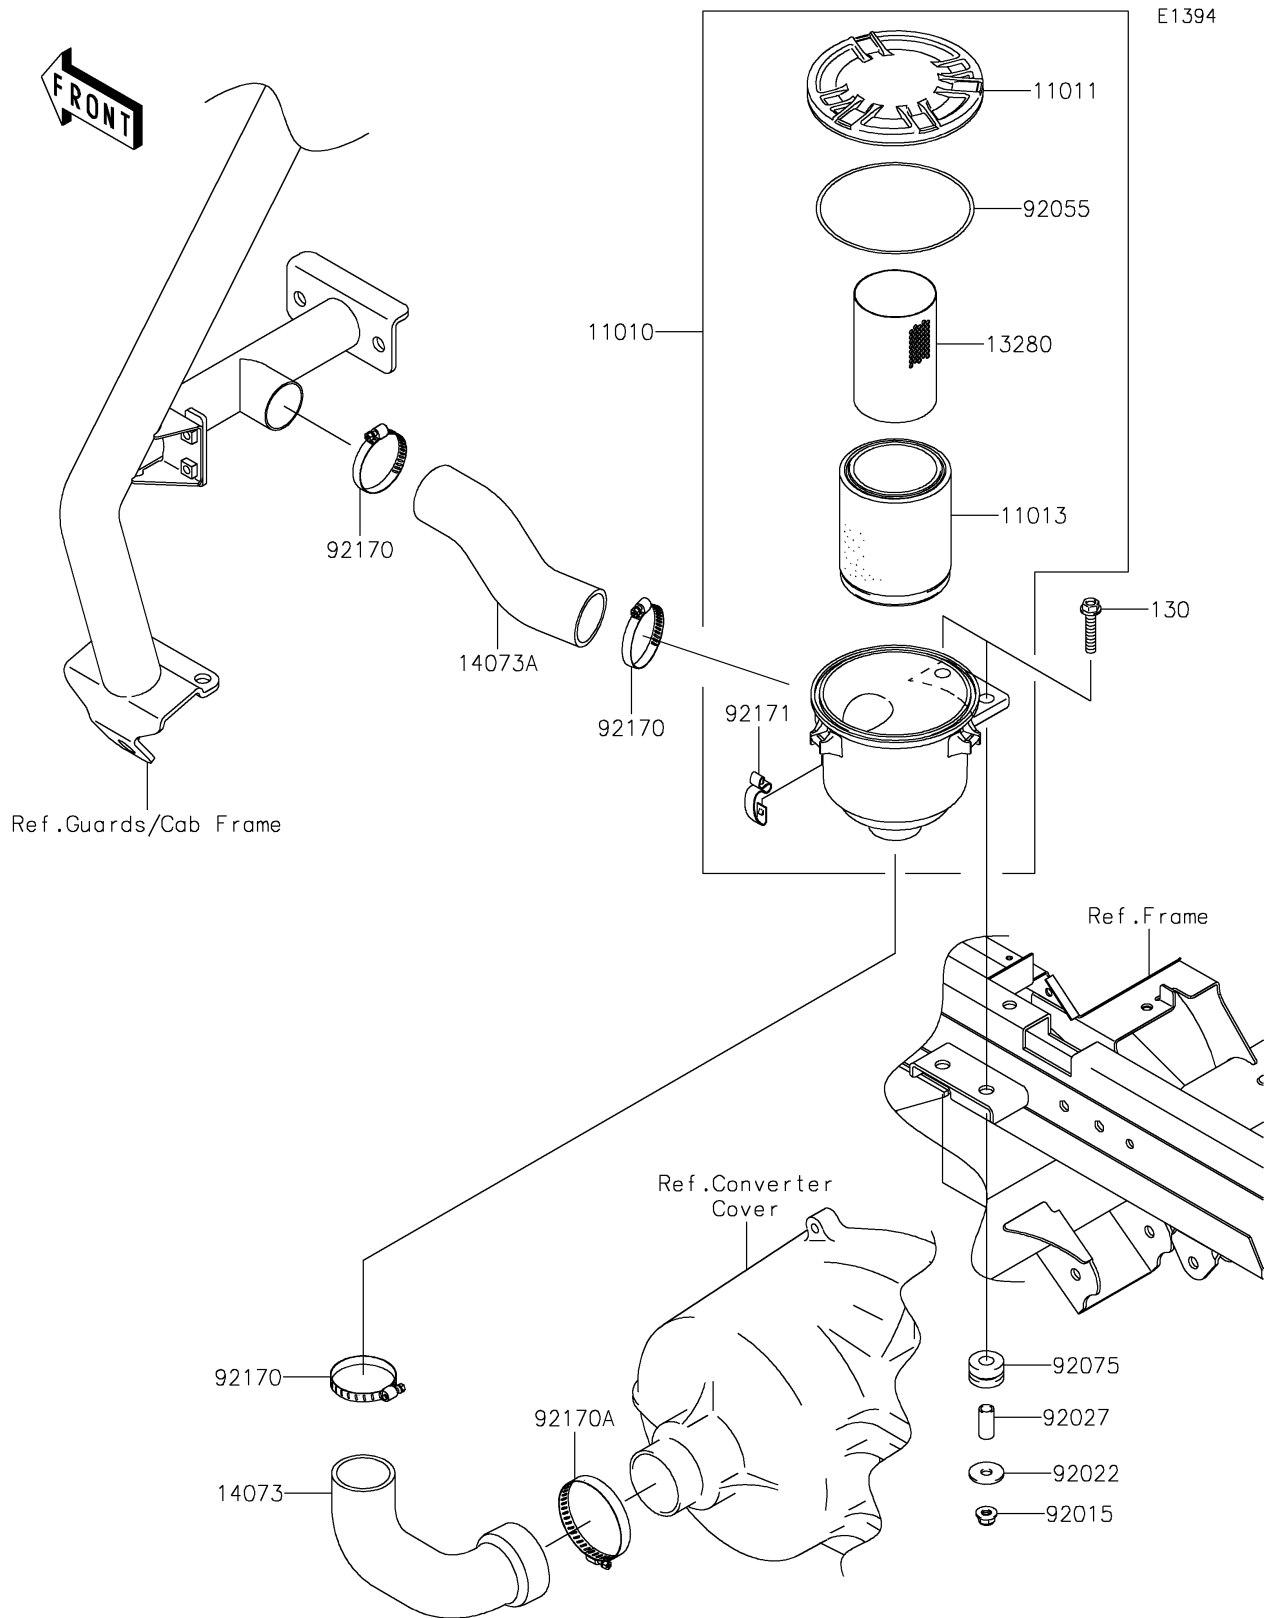

2025 MULE 4000 TRANS™

PARTS DIAGRAM

Air Cleaner-Belt Converter