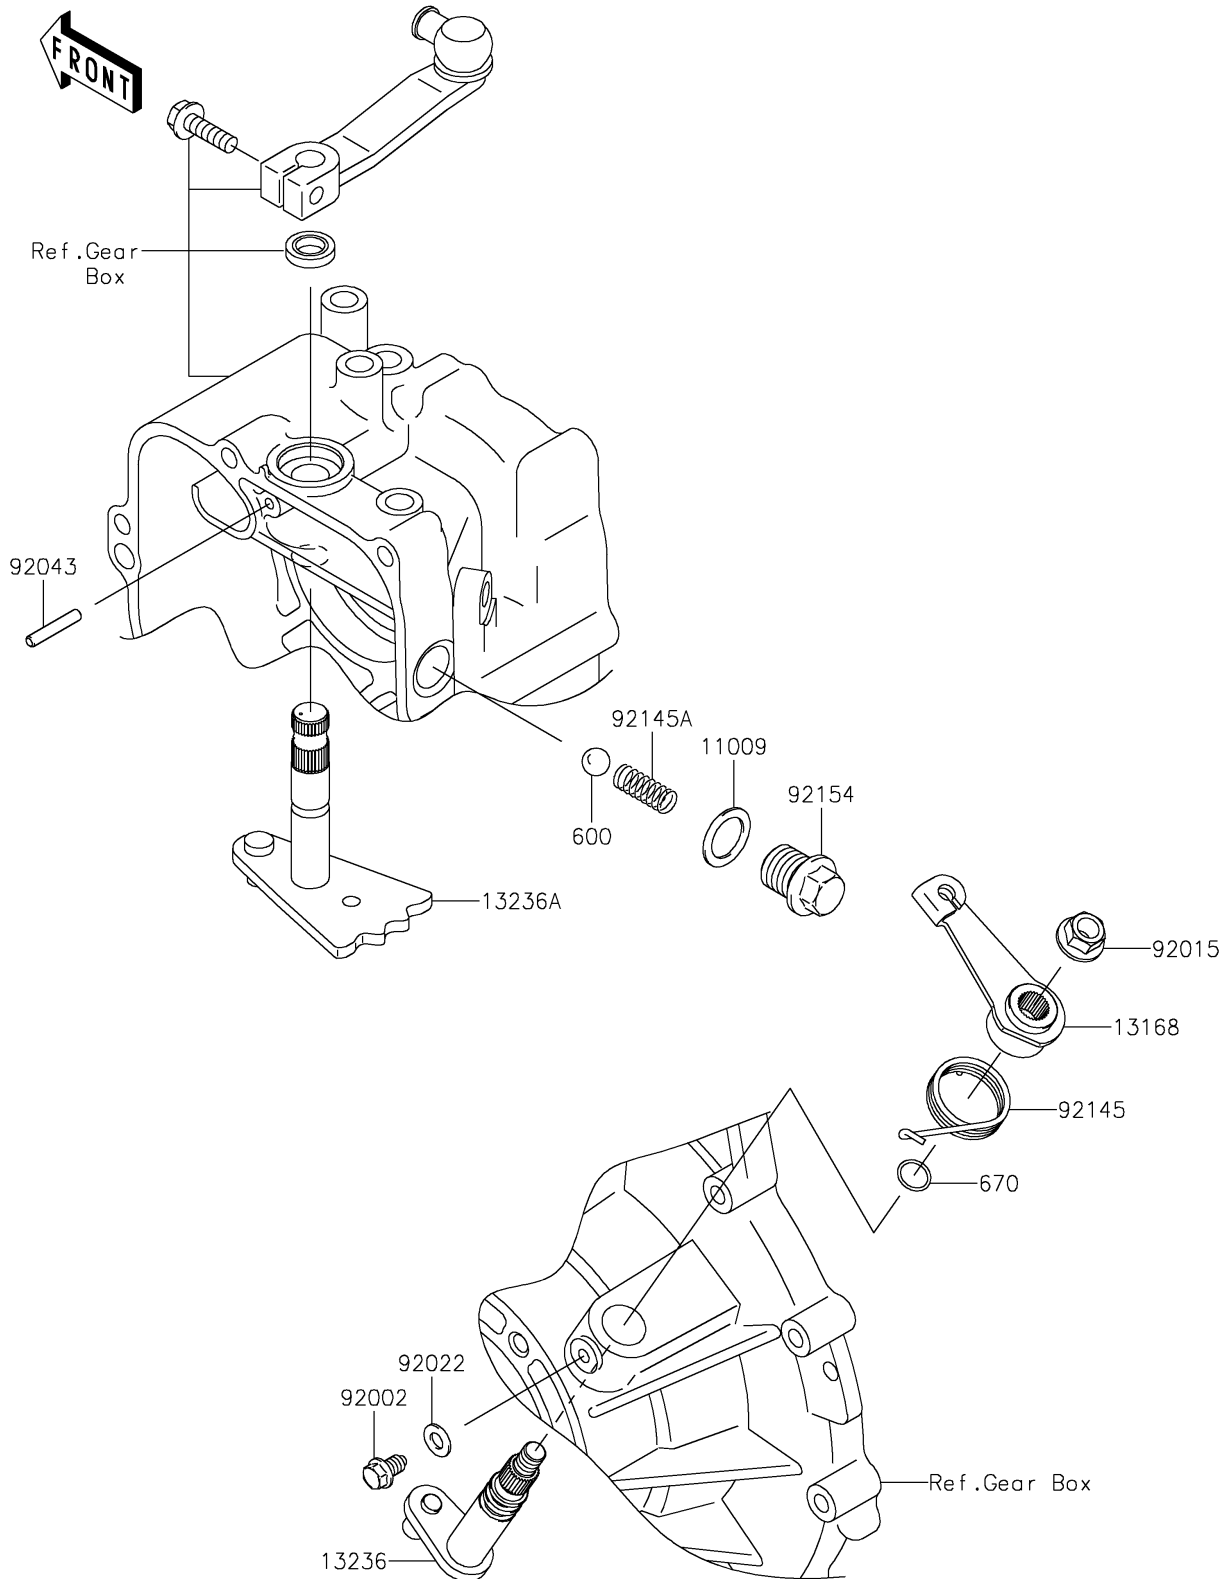

2026 MULE 4000 TRANS™

PARTS DIAGRAM

Gear Change Mechanism

E1370

2026 MULE 4000 TRANS™

PARTS LIST

Gear Change Mechanism

ITEM NAME

PART NUMBER

QUANTITY
