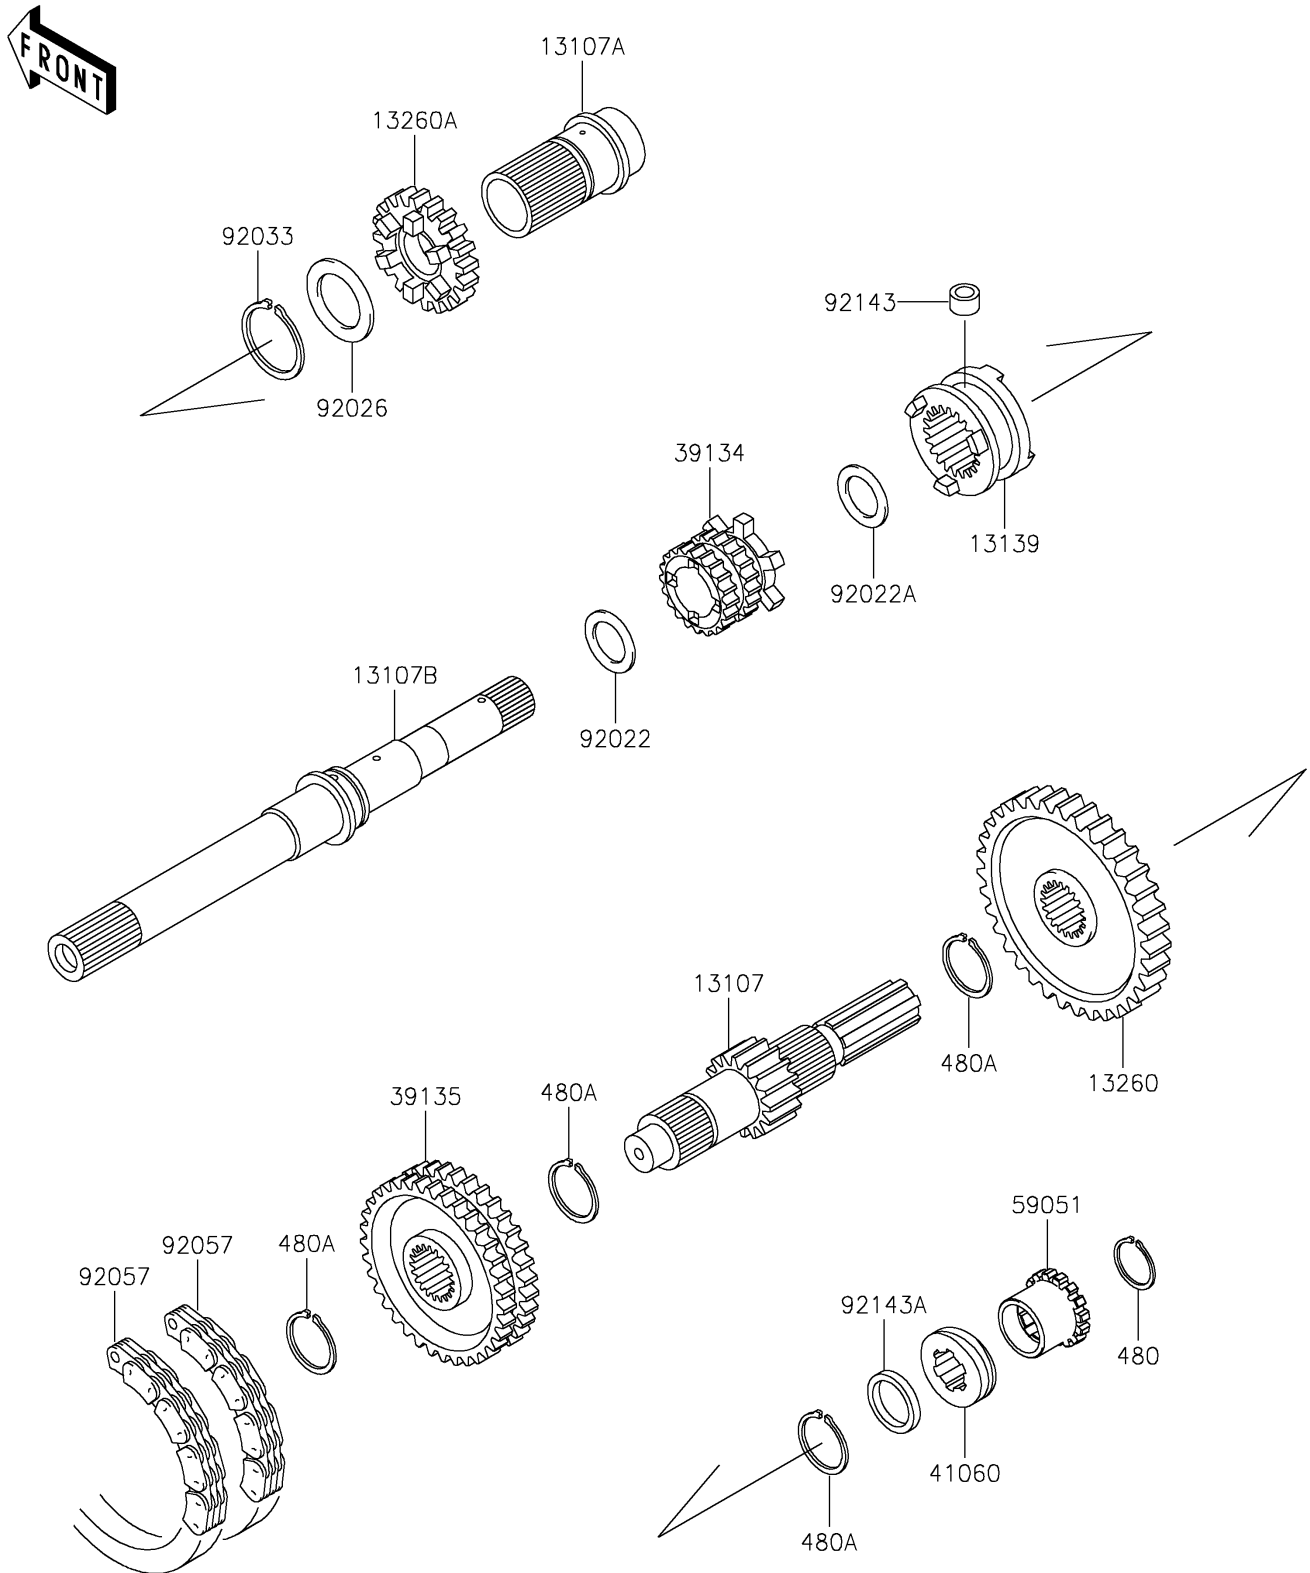

2026 MULE 4000 TRANS™

PARTS DIAGRAM

Transmission

E1361

2026 MULE 4000 TRANS™

PARTS LIST

Transmission

ITEM NAME

PART NUMBER

QUANTITY
