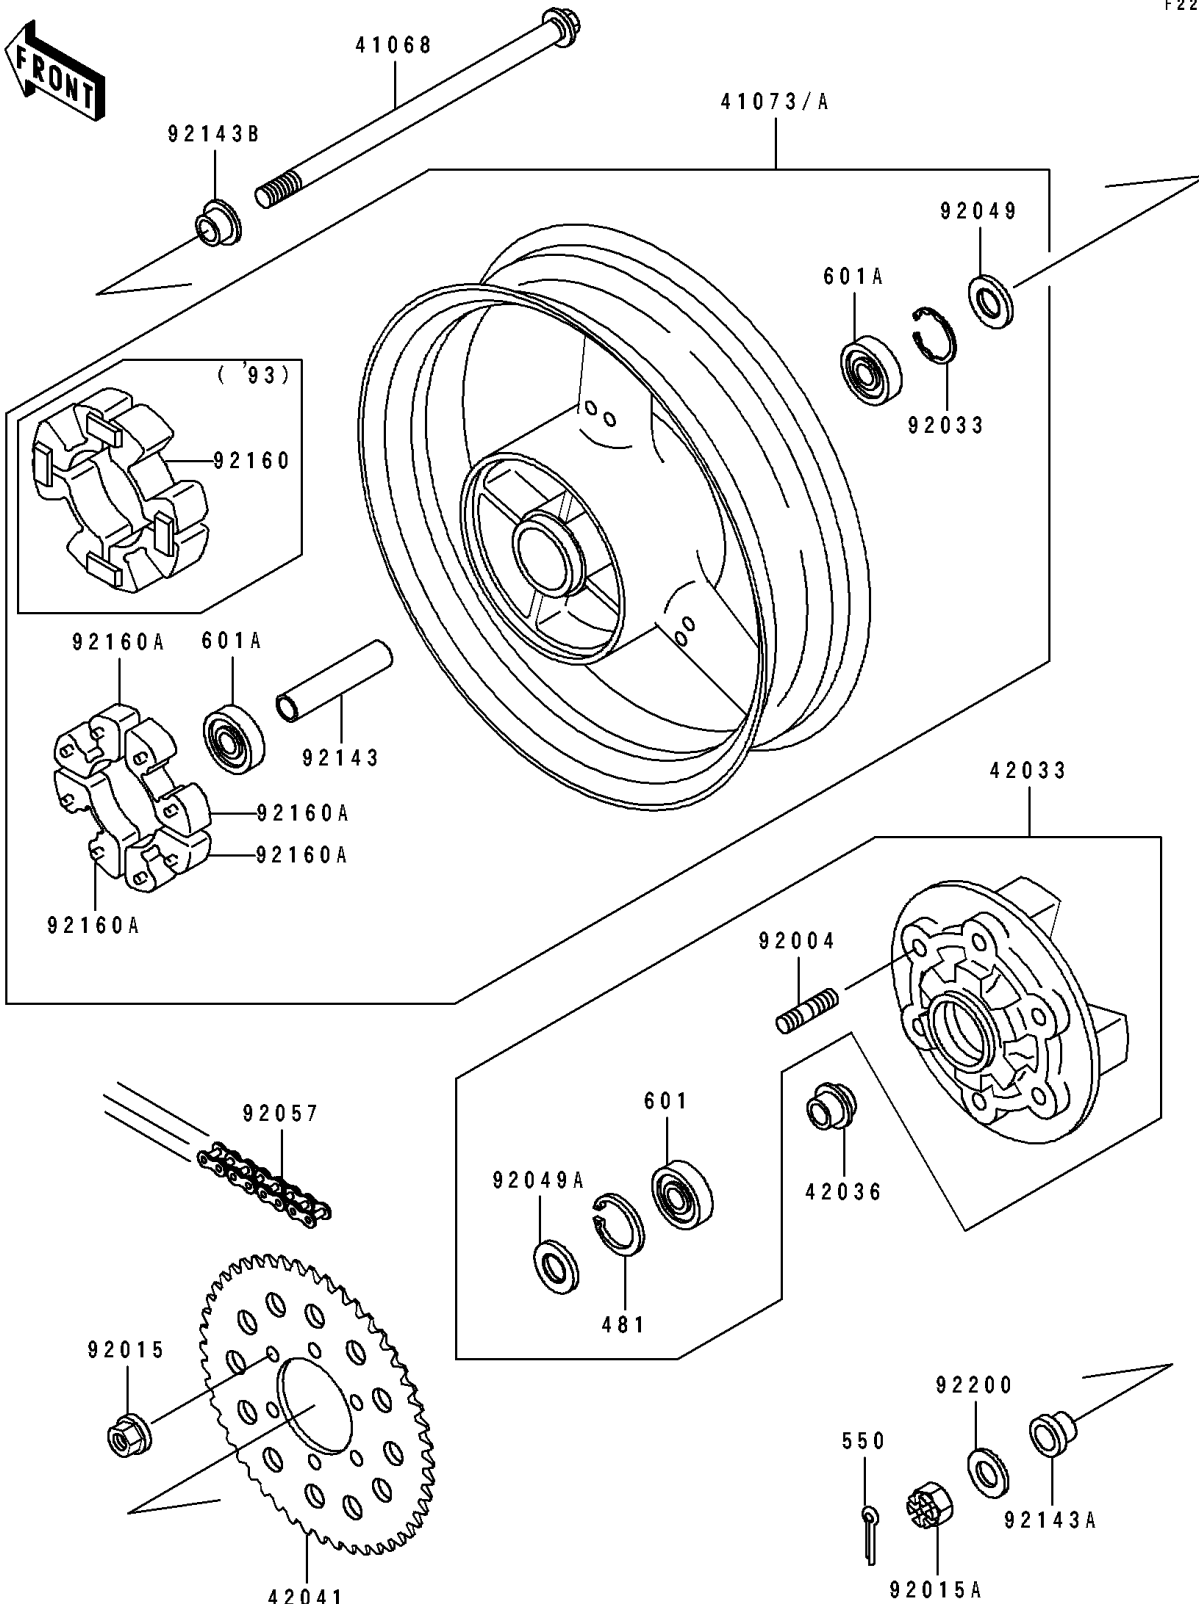

1994 Ninja[®] ZX[™]-7R

PARTS DIAGRAM

Rear Wheel/Chain

F2240

1994 Ninja® ZX™ -7R

PARTS LIST

Rear Wheel/Chain

ITEM NAME

PART NUMBER

QUANTITY
