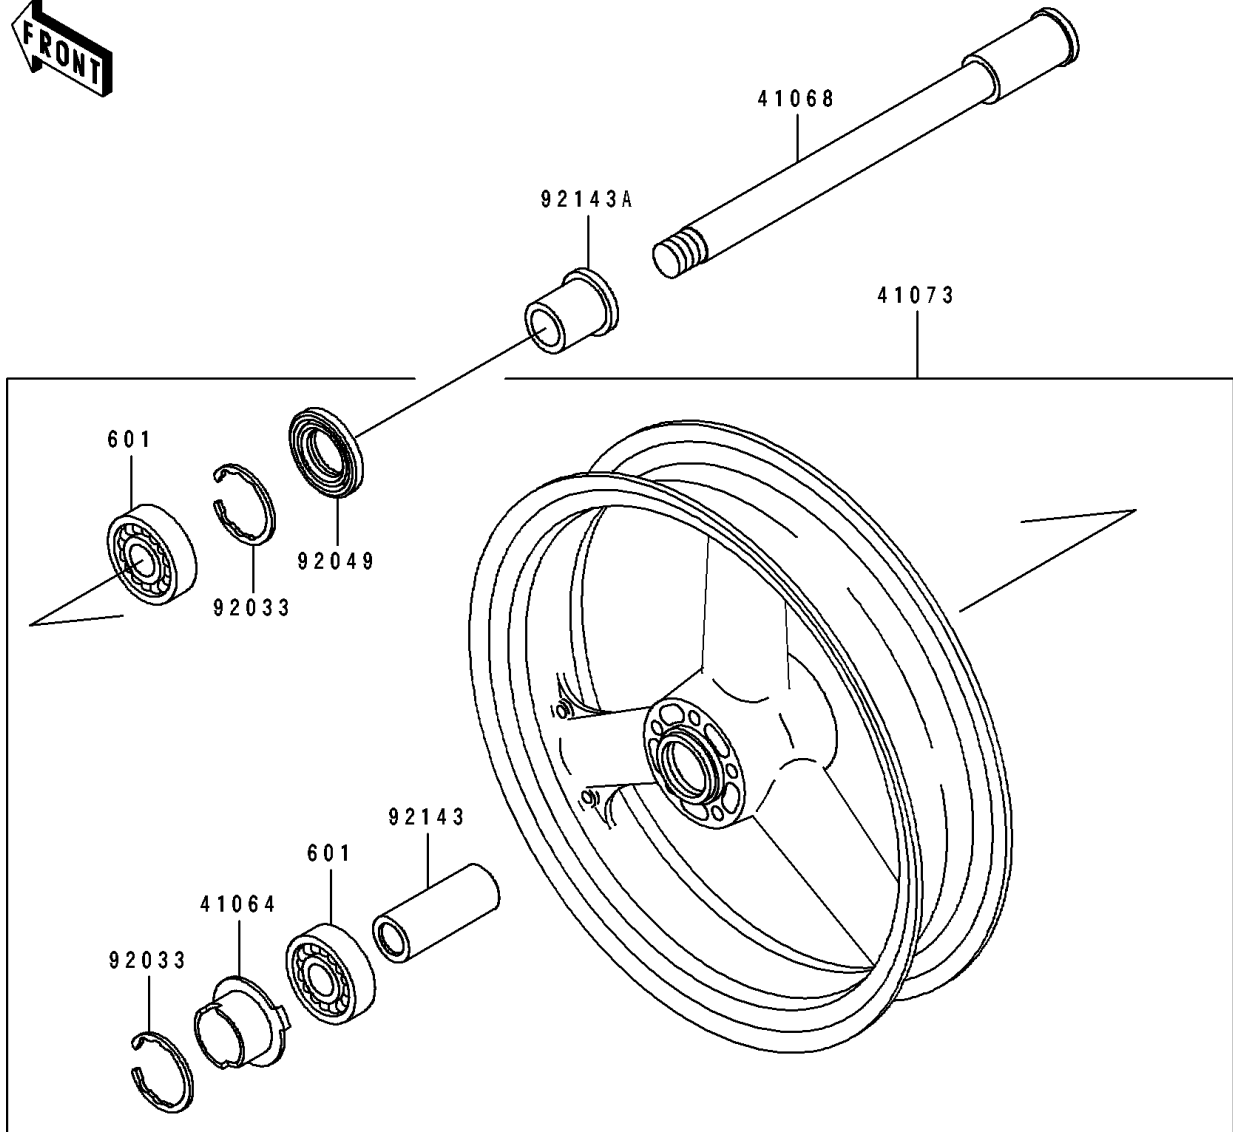

1993 Ninja[®] ZX[™]-7R

PARTS DIAGRAM

Front Wheel

F2230

1993 Ninja[®] ZX[™]-7R

PARTS LIST

Front Wheel

ITEM NAME

PART NUMBER

QUANTITY
