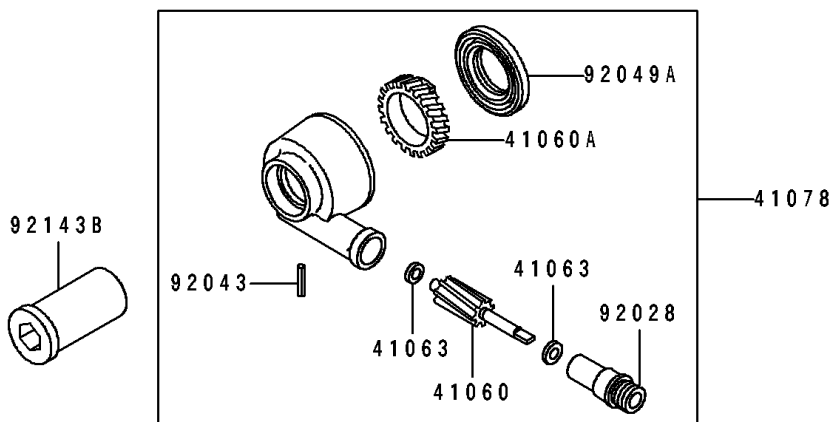

1993 Ninja[®] ZX[™]-7R

PARTS DIAGRAM

Front Wheel

F2230

1993 Ninja[®] ZX[™]-7R

PARTS LIST

Front Wheel

ITEM NAME

PART NUMBER

QUANTITY
