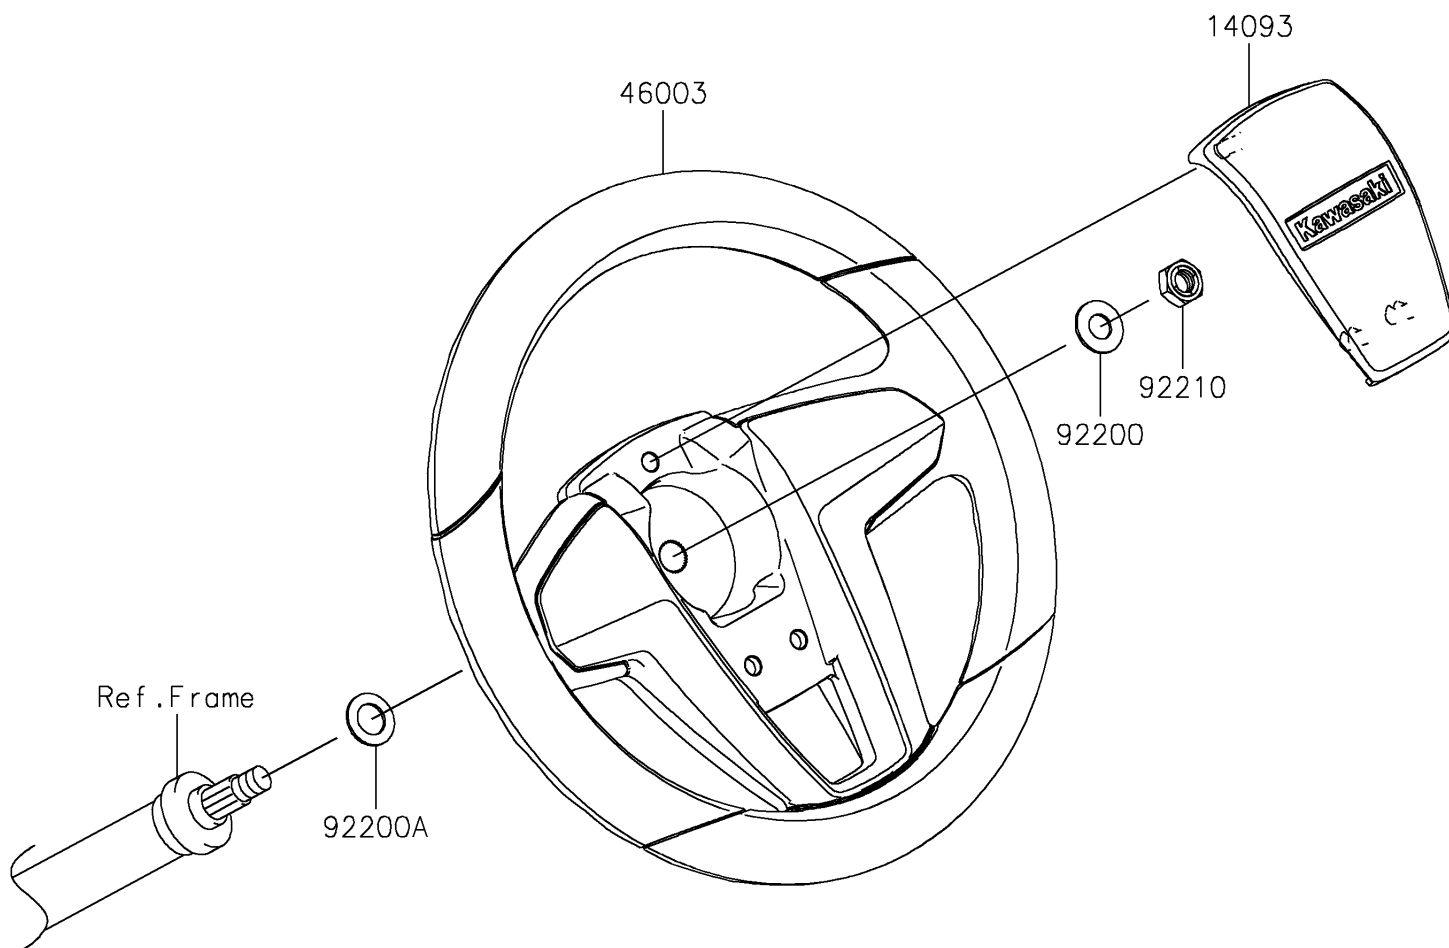

## PARTS DIAGRAM

### Steering Wheel

**Kawasaki**

Let the Good Times Roll®

F2311

## PARTS LIST

### Steering Wheel

ITEM NAME	PART NUMBER	QUANTITY
COVER,HORN SWITCH (Ref # 14093)	14093-1144	1
HANDLE (Ref # 46003)	46003-0808	1
WASHER,12.1X25X1.6 (Ref # 92200)	92200-0455	1
WASHER,15X25X1.6 (Ref # 92200A)	92200-0460	1
NUT,LOCK,12MM (Ref # 92210)	92210-1249	1