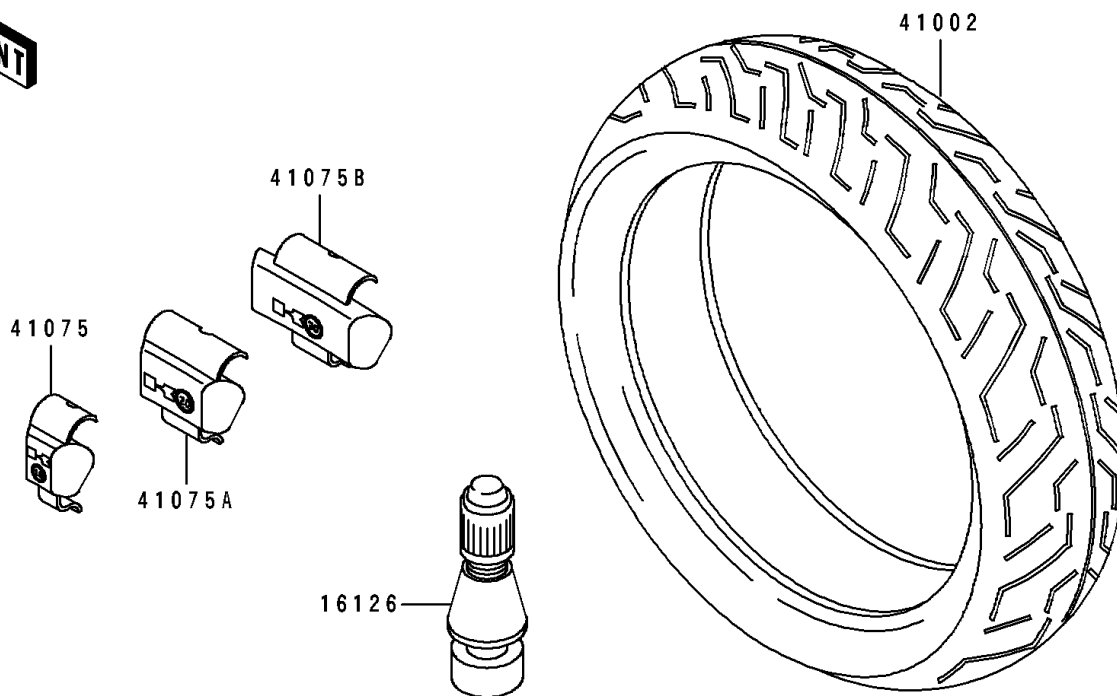

1993 Ninja[®] ZX[™]-7R

PARTS DIAGRAM

Tires

F2210

1993 Ninja® ZX™-7R

PARTS LIST

Tires

ITEM NAME	PART NUMBER	QUANTITY
VALVE,TIRE (Ref # 16126)	16126-1140	2
TIRE,FR,120/70ZR17,TX11(MICHEL (Ref # 41002)	41002-1946	1
TIRE,RR,180/55ZR17,TX23B(MICHE (Ref # 41002A)	41002-1947	1
BALANCER-WHEEL,10G,SILVER (Ref # 41075)	41075-1014	AR
BALANCER-WHEEL,20G,SILVER (Ref # 41075A)	41075-1015	AR
BALANCER-WHEEL,30G,SILVER (Ref # 41075B)	41075-1016	AR