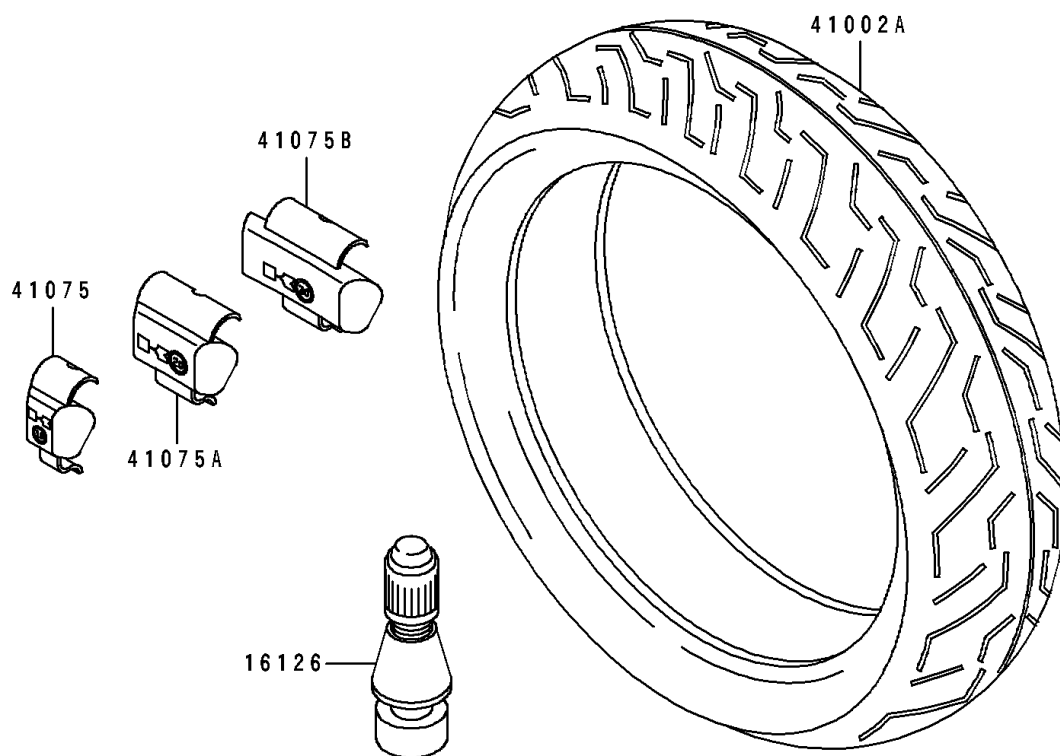

1993 Ninja[®] ZX[™]-7R

PARTS DIAGRAM

Tires

F2210

1993 Ninja® ZX™-7R

PARTS LIST

Tires

ITEM NAME	PART NUMBER	QUANTITY
VALVE,TIRE (Ref # 16126)	16126-1140	2
TIRE,FR,120/70ZR17,TX11(MICHEL (Ref # 41002)	41002-1946	1
TIRE,RR,180/55ZR17,TX23B(MICHE (Ref # 41002A)	41002-1947	1
BALANCER-WHEEL,10G,SILVER (Ref # 41075)	41075-1014	AR
BALANCER-WHEEL,20G,SILVER (Ref # 41075A)	41075-1015	AR
BALANCER-WHEEL,30G,SILVER (Ref # 41075B)	41075-1016	AR