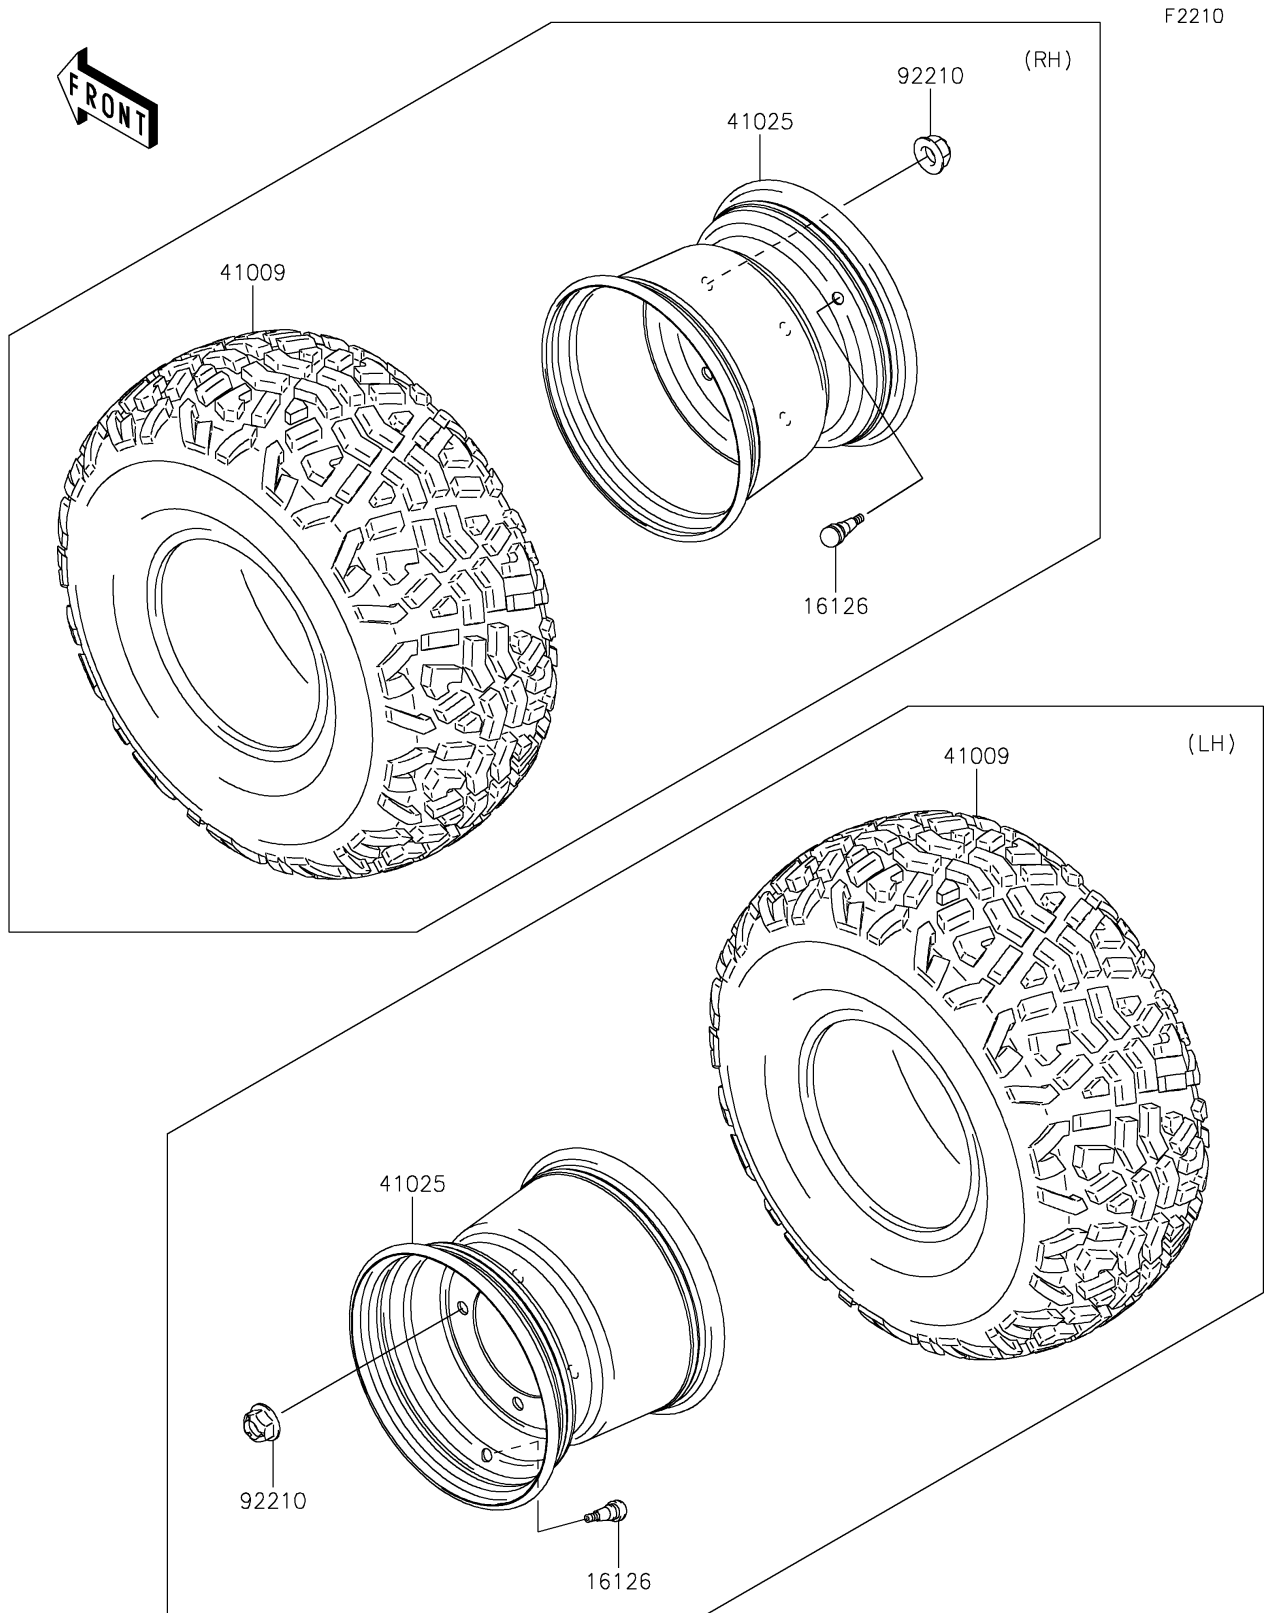

## PARTS DIAGRAM

### Wheels/Tires

## PARTS LIST

### Wheels/Tires

| ITEM NAME                            | PART NUMBER    | QUANTITY |
|--------------------------------------|----------------|----------|
| VALVE (Ref # 16126)                  | 16126-4001     | 4        |
| TIRE,23X11.00-10 4PR (Ref # 41009)   | 41009-0294     | 4        |
| RIM,10X8.5AT,F.S.BLACK (Ref # 41025) | 41025-7504-397 | 4        |
| NUT,12MM (Ref # 92210)               | 92210-0603     | 16       |