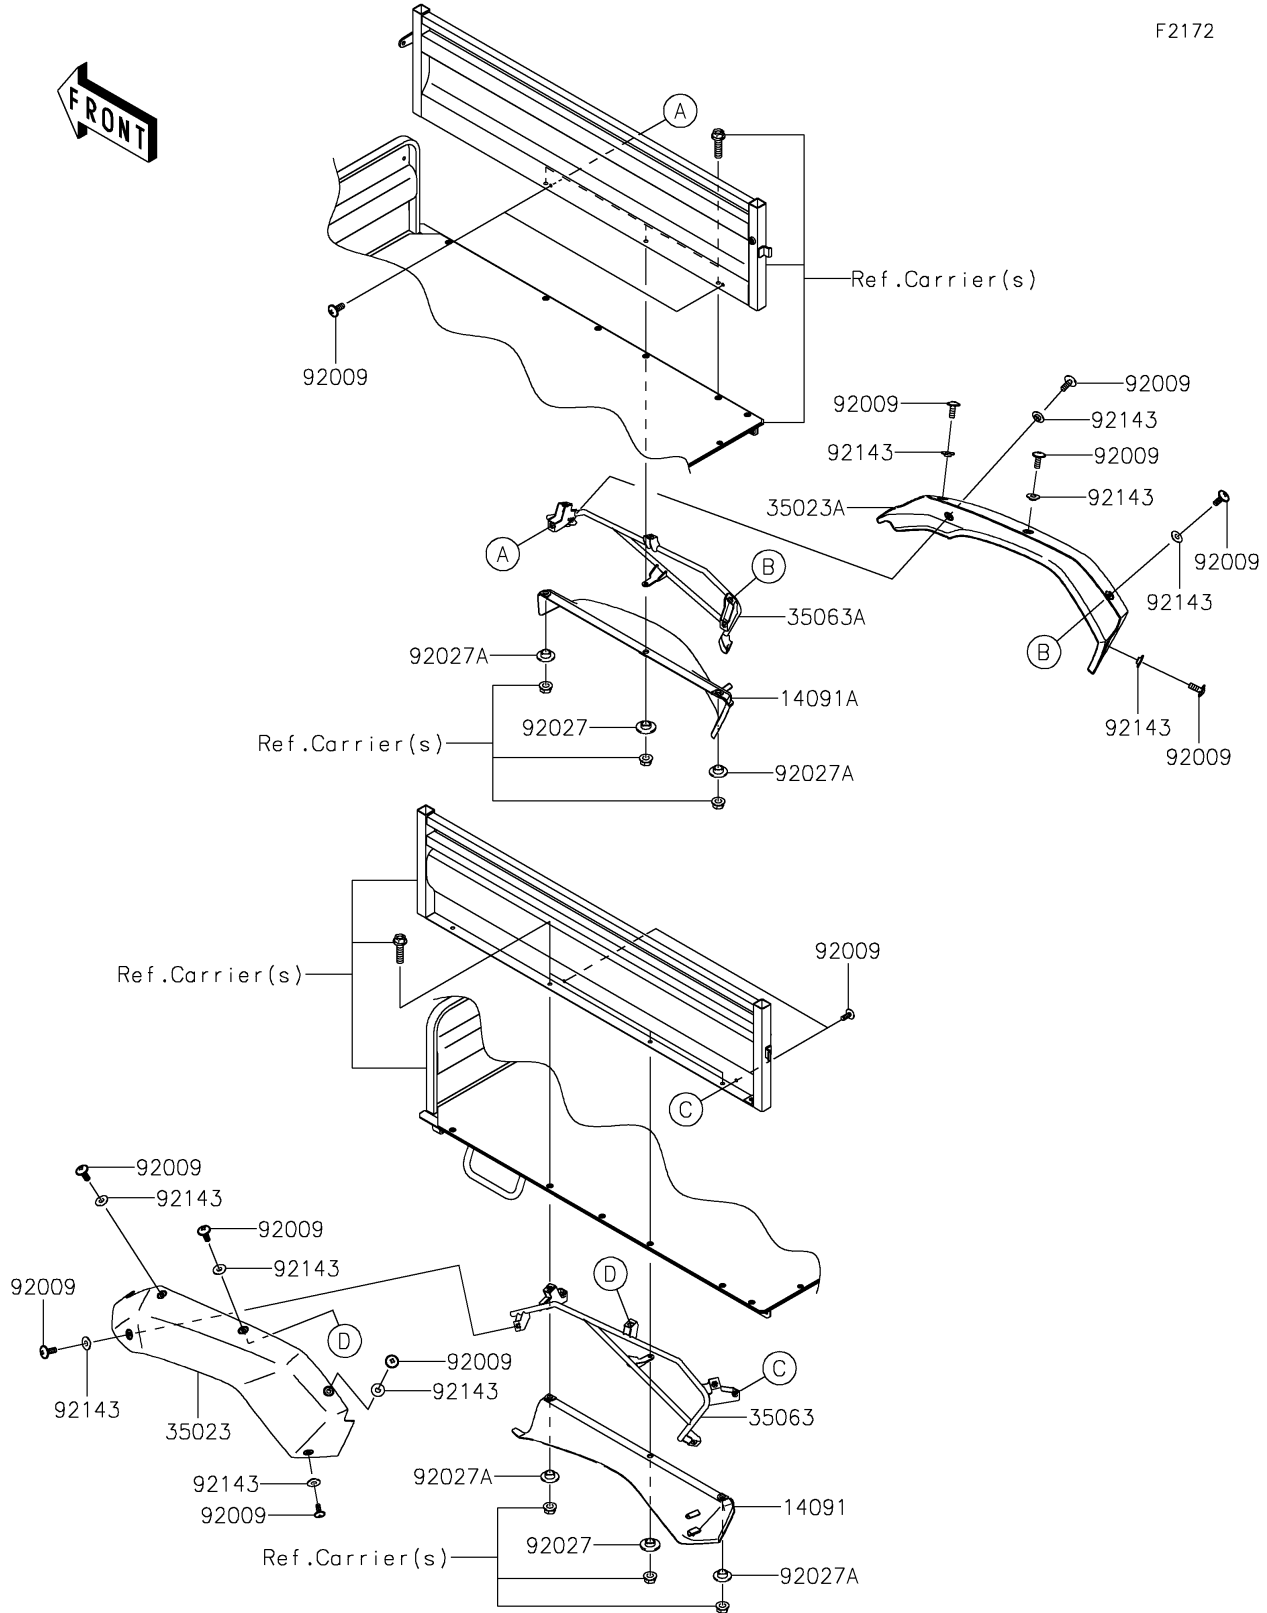

2026 MULE™ 4000

PARTS DIAGRAM

Rear Fender(s)

F2172

2026 MULE™ 4000

PARTS LIST

Rear Fender(s)

ITEM NAME	PART NUMBER	QUANTITY
COVER,FENDER,INSIDE,RR,LH (Ref # 14091)	14091-1634	1
COVER,FENDER,INSIDE,RR,RH (Ref # 14091A)	14091-1635	1
FENDER-REAR,LH,F.BLACK (Ref # 35023)	35023-0121-6Z	1
FENDER-REAR,RH,F.BLACK (Ref # 35023A)	35023-0122-6Z	1
STAY,RR,LH (Ref # 35063)	35063-0449	1
STAY,RR,RH (Ref # 35063A)	35063-0450	1
SCREW,6X16 (Ref # 92009)	92009-1621	14
COLLAR (Ref # 92027)	92027-1354	2
COLLAR (Ref # 92027A)	92027-1908	4
COLLAR (Ref # 92143)	92143-1087	10