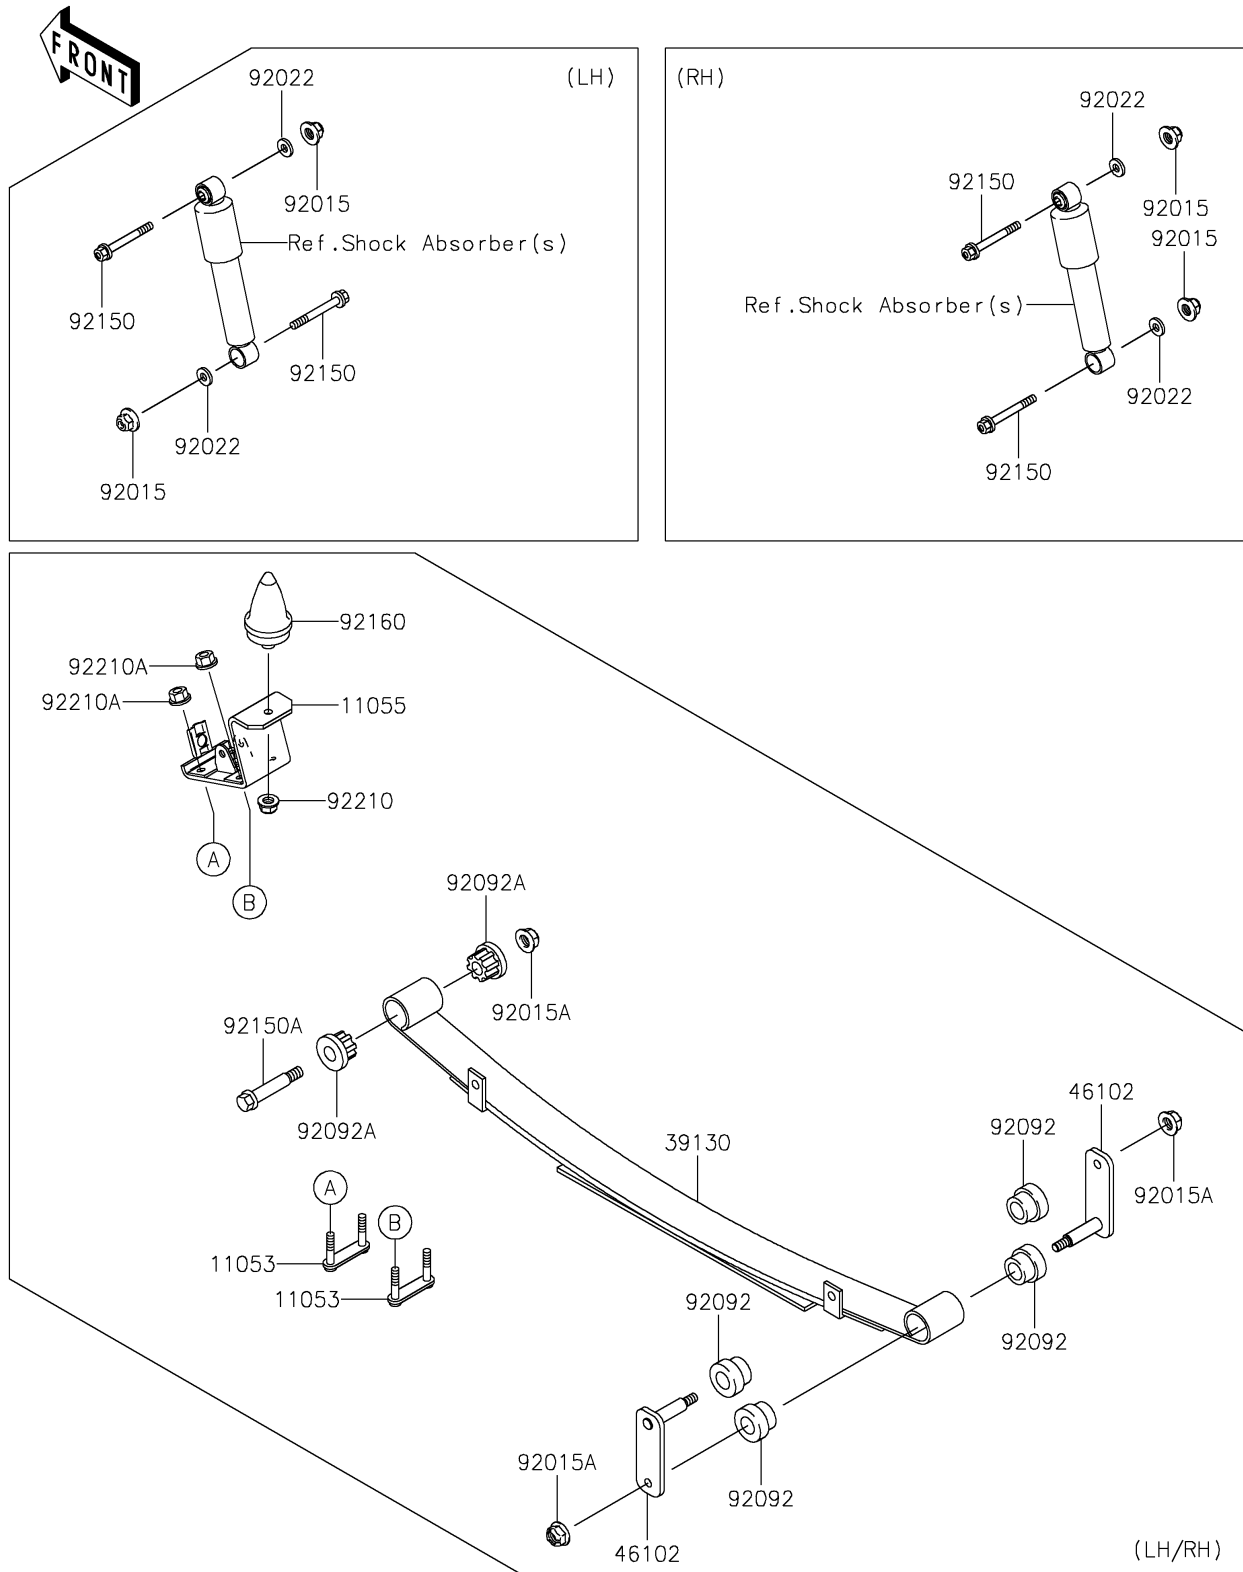

2026 MULE™ 4000

PARTS DIAGRAM

Rear Suspension

F2153