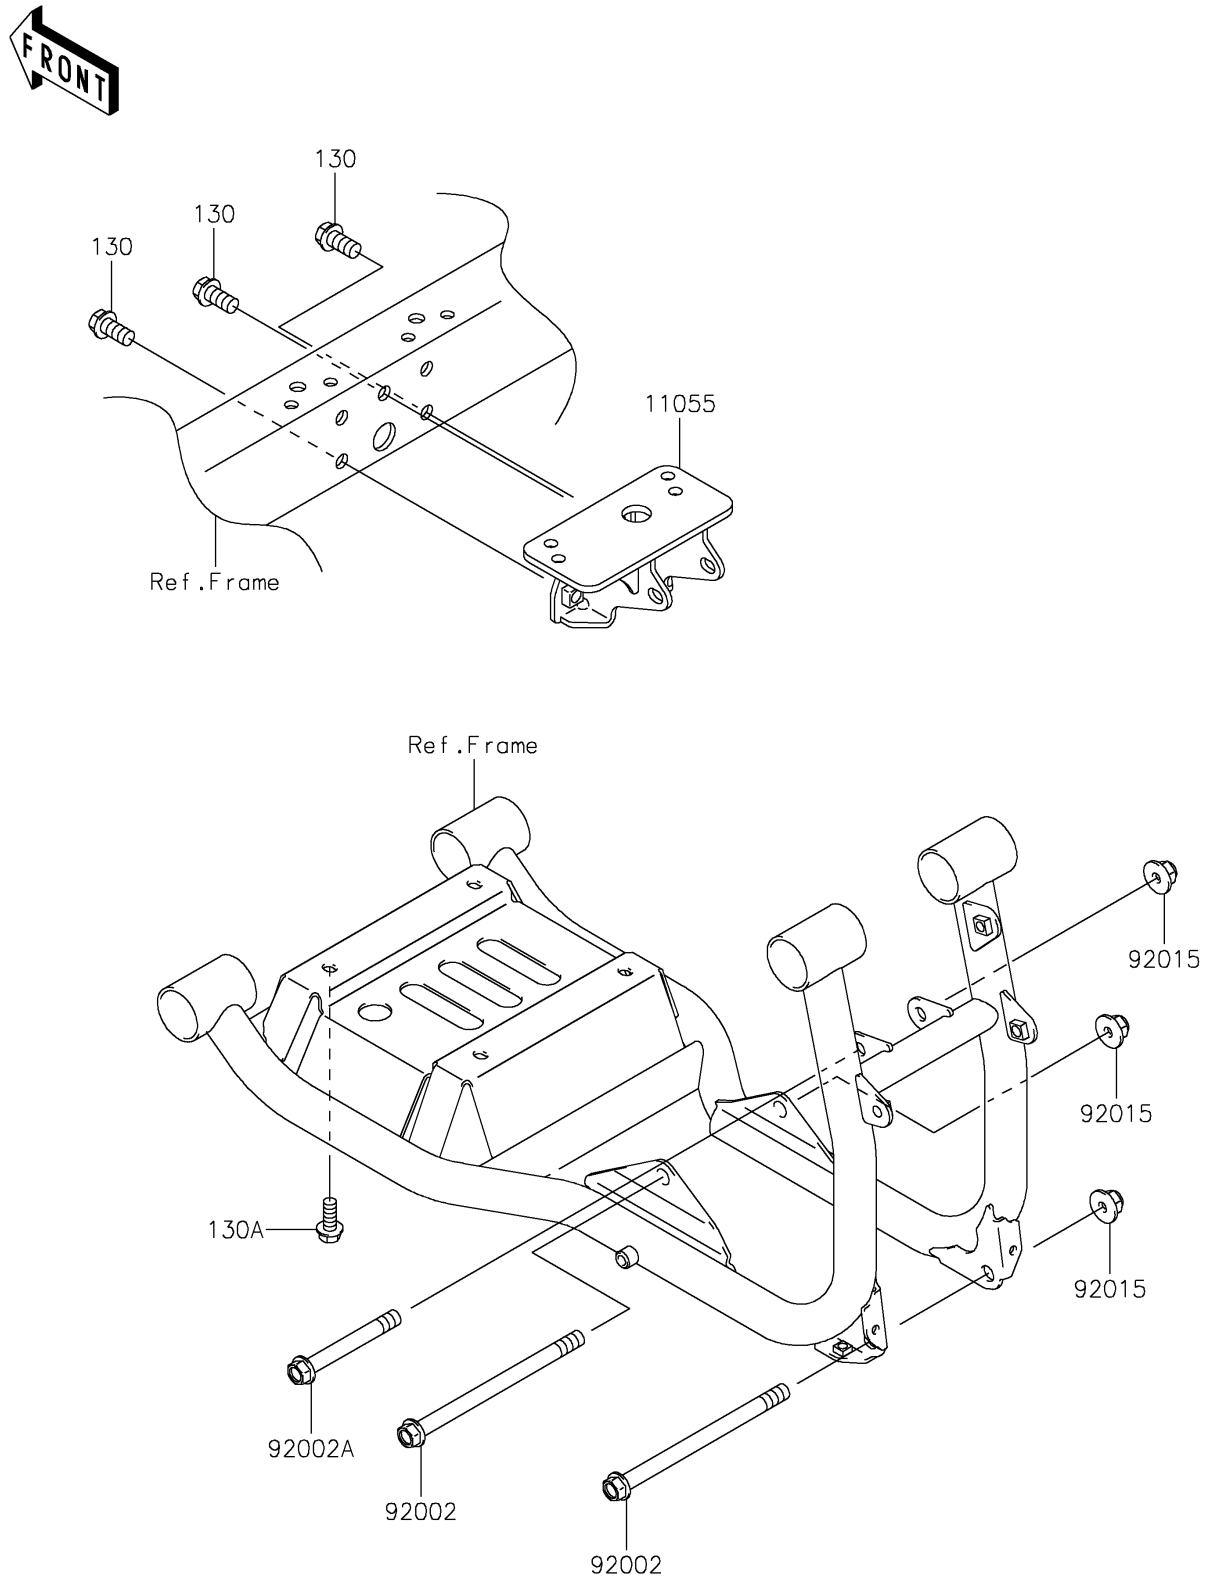

2026 MULE™ 4000

PARTS DIAGRAM

Engine Mount

F2122

2026 MULE™ 4000

PARTS LIST

Engine Mount

ITEM NAME	PART NUMBER	QUANTITY
BRACKET,FRONT GEAR CASE (Ref # 11055)	11055-1469	1
BOLT,10X145 (Ref # 92002)	92002-1348	2
BOLT,FLANGED,10X80 (Ref # 92002A)	92002-1764	1
NUT,LOCK,10MM (Ref # 92015)	92015-1597	3
BOLT-FLANGED,10X20 (Ref # 130)	130BA1020	3
BOLT-FLANGED,8X20 (Ref # 130A)	130CA0820	4