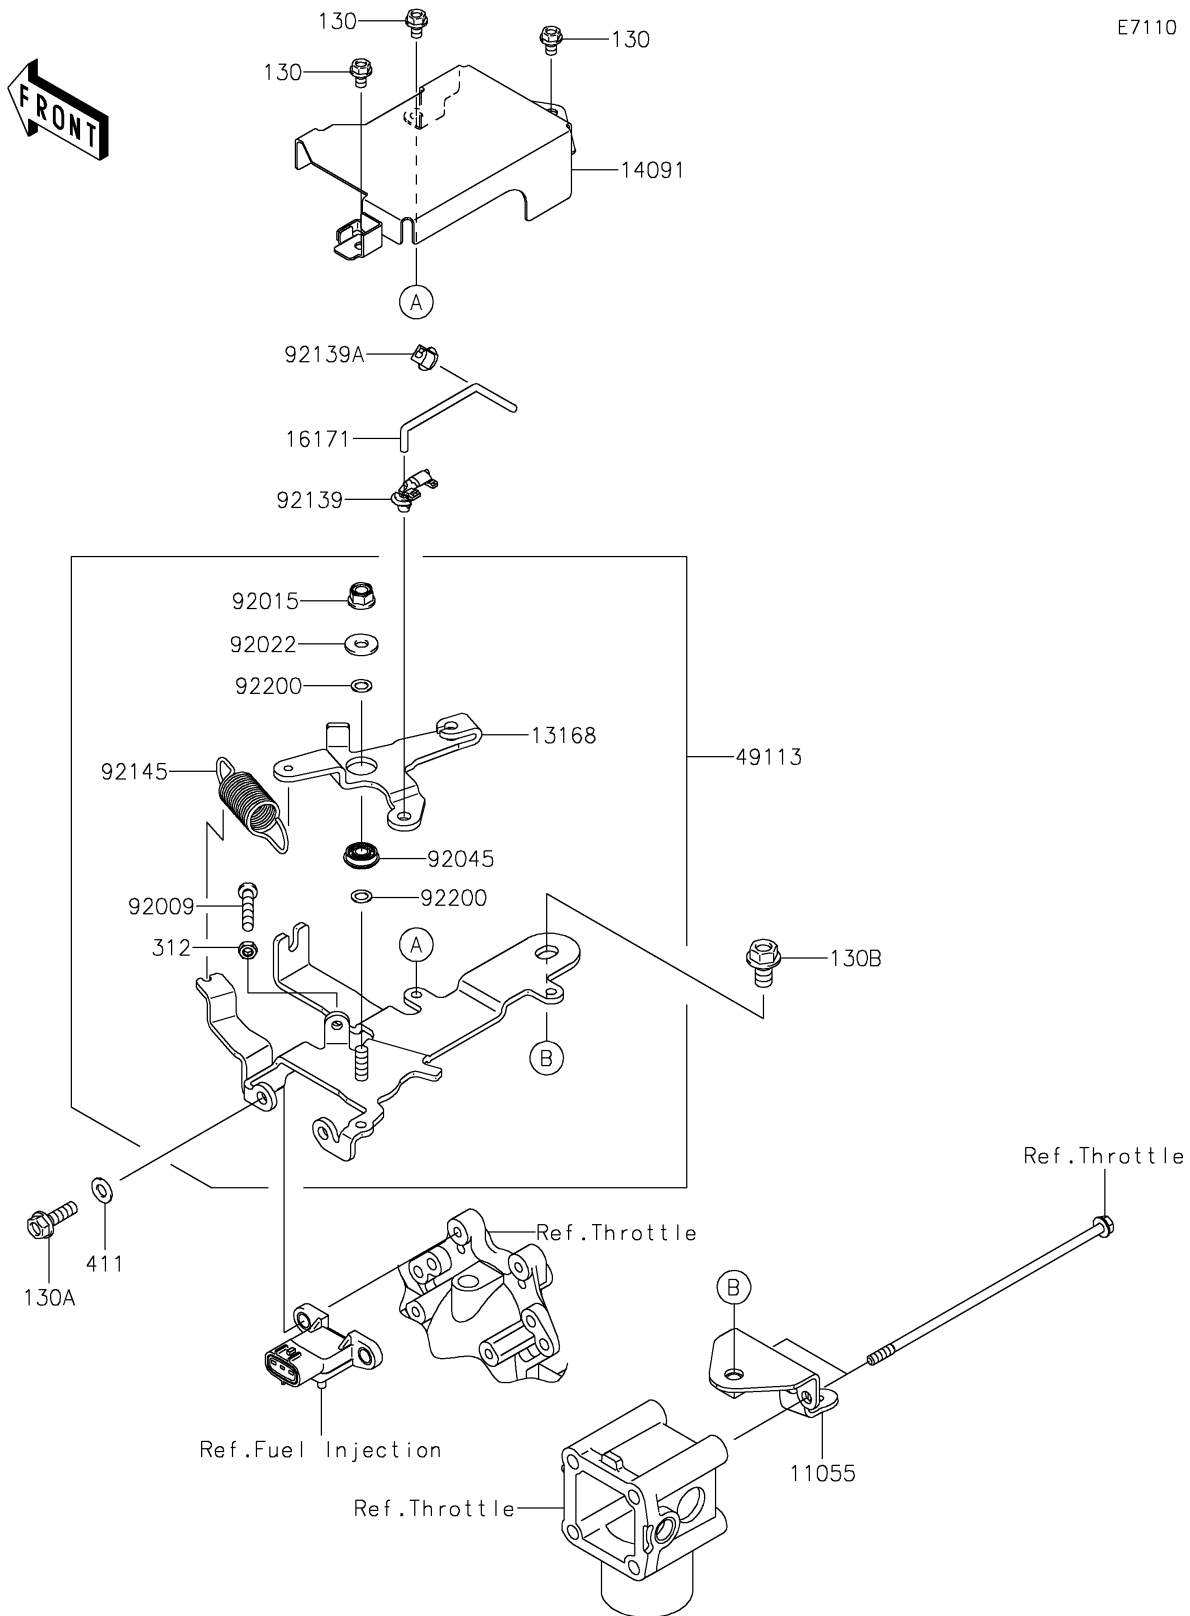

2025 MULE™ 4000

PARTS DIAGRAM

Control

E7110

2025 MULE™ 4000

PARTS LIST

Control

ITEM NAME	PART NUMBER	QUANTITY
BRACKET (Ref # 11055)	11055-2020	1
LEVER (Ref # 13168)	13168-2509	1
COVER,CONTROL PANEL (Ref # 14091)	14091-1757	1
LINK (Ref # 16171)	16171-2105	1
PANEL-COMP-CONTROL (Ref # 49113)	49113-2211	1
SCREW,5X30 (Ref # 92009)	92009-2381	1
NUT,LOCK,FLANGED,6MM (Ref # 92015)	92015-1339	1
WASHER (Ref # 92022)	92022-2247	1
BEARING-BALL,696ZZ1NR MC3 (Ref # 92045)	92045-2223	1
BUSHING,CONT-PANEL (Ref # 92139)	92139-2060	1
BUSHING,THROTTLE-BODY (Ref # 92139A)	92139-2061	1
SPRING (Ref # 92145)	92145-2186	1
WASHER,6.2X10X0.5 (Ref # 92200)	92200-2083	2
BOLT-FLANGED,5X8 (Ref # 130)	130BA0508	3
BOLT-FLANGED,6X20 (Ref # 130A)	130BA0620	2
BOLT-FLANGED,8X14 (Ref # 130B)	130BA0814	1
NUT-HEX,5MM (Ref # 312)	312AA0500	1
WASHER-PLAIN,6MM (Ref # 411)	411AB0600	2