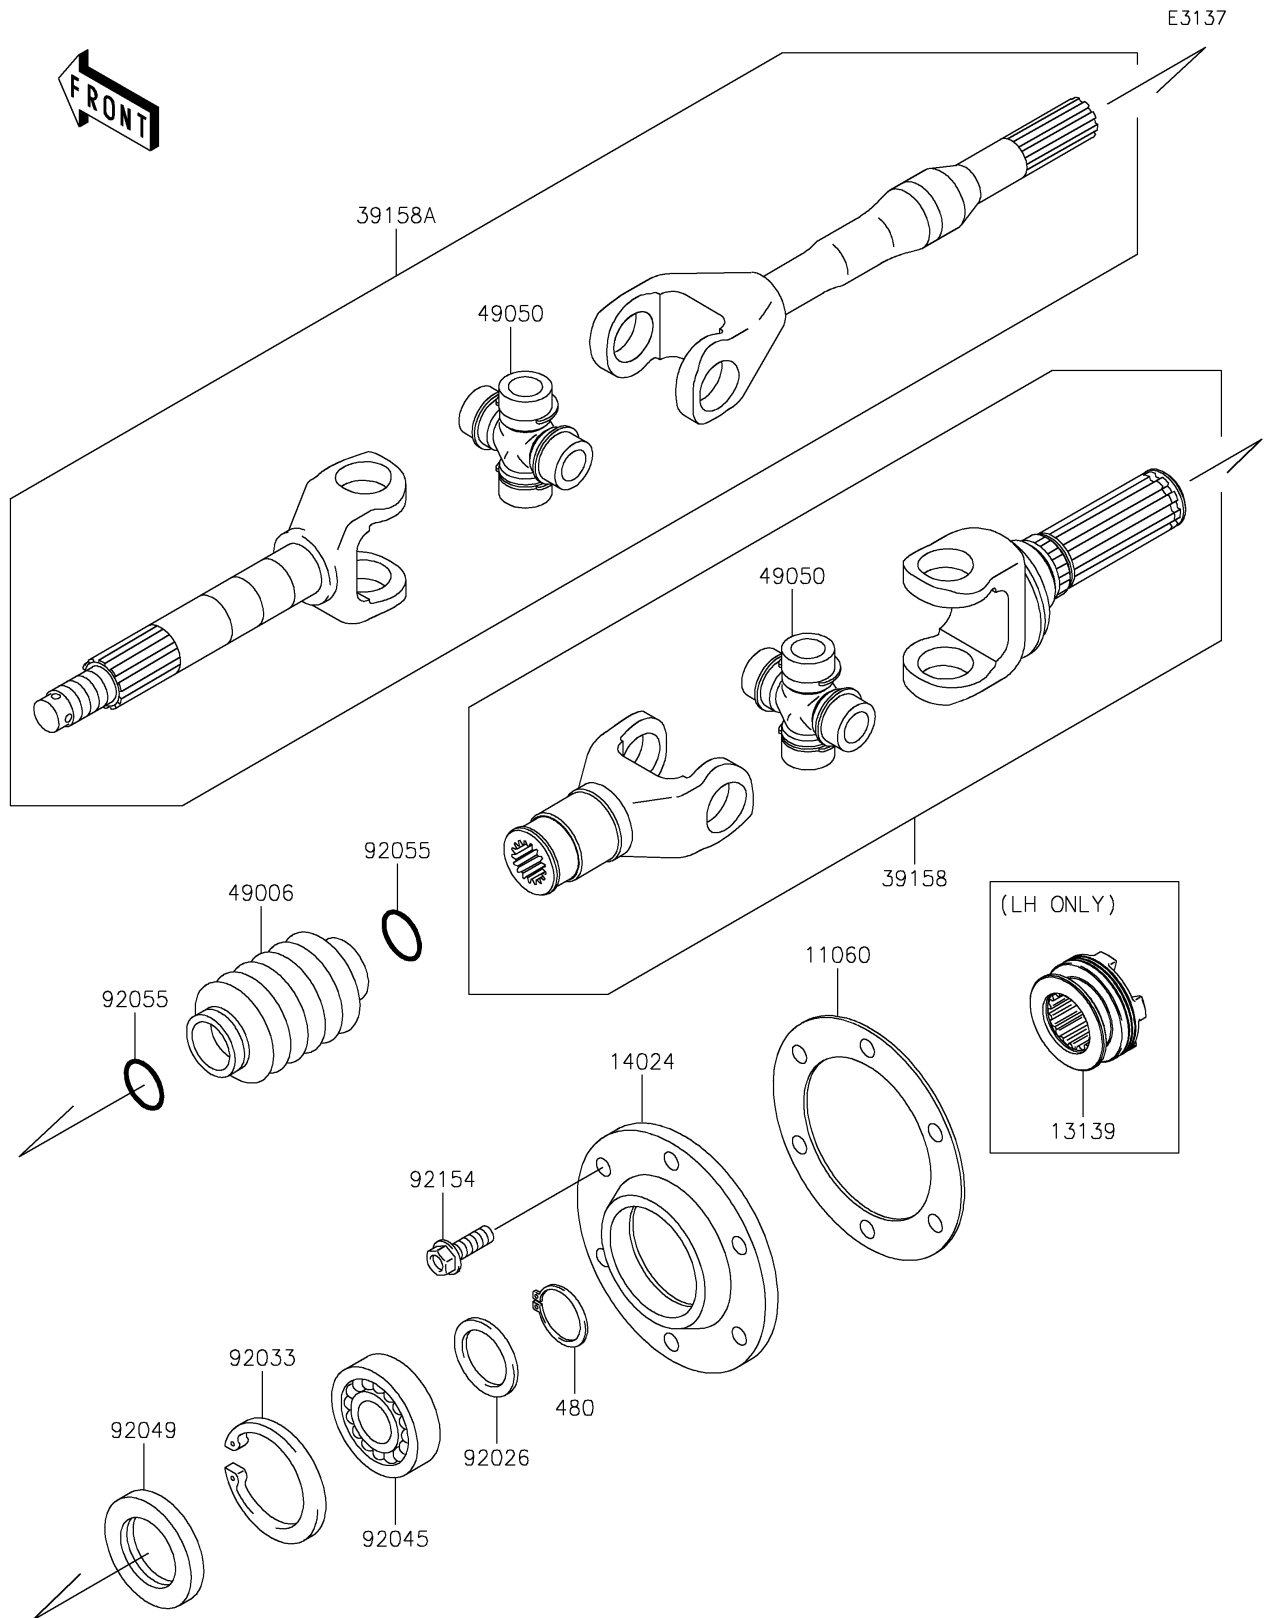

## PARTS DIAGRAM

### Drive Shaft-Rear

## PARTS LIST

### Drive Shaft-Rear

ITEM NAME	PART NUMBER	QUANTITY
GASKET,DRIVESHAFT COVER (Ref # 11060)	11060-1251	2
SHIFTER (Ref # 13139)	13139-0009	1
COVER,DRIVESHAFT (Ref # 14024)	14024-1560	2
SHAFT-ASSY-DRIVE,INSIDE (Ref # 39158)	39158-1119	2
SHAFT-ASSY-DRIVE (Ref # 39158A)	39158-1120	2
BOOT,DRIVE SHAFT (Ref # 49006)	49006-1257	2
SPIDER (Ref # 49050)	49050-0034	4
SPACER,28.1X38X2.6 (Ref # 92026)	92026-1489	2
RING-SNAP,55MM (Ref # 92033)	92033-1274	2
BEARING-BALL,6006 (Ref # 92045)	92045-1208	2
SEAL-OIL,TC35X55X8 (Ref # 92049)	92049-1298	2
RING-O,19.5X3.0 (Ref # 92055)	92055-1451	4
BOLT-FLANGED,8X25 (Ref # 92154)	92154-4079	12
CIRCLIP-TYPE-C,28MM (Ref # 480)	480J2800	2