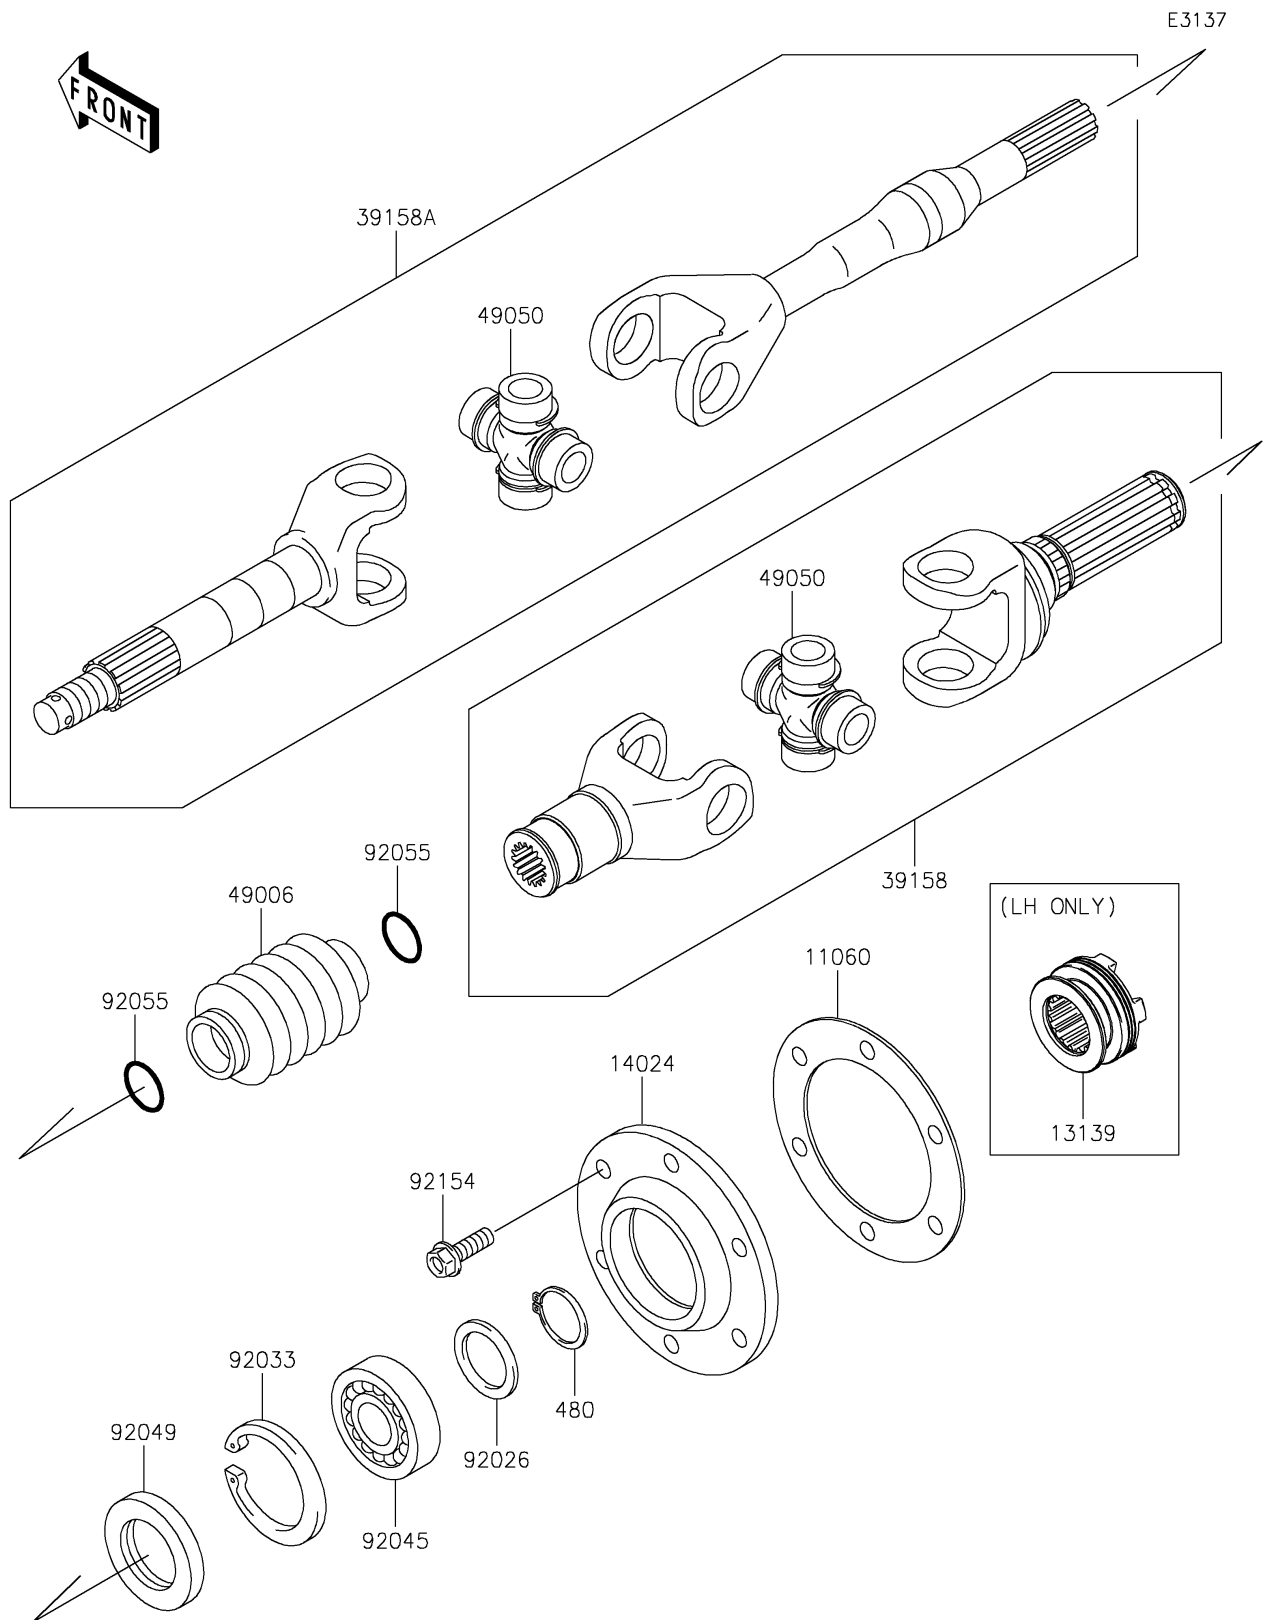

2025 MULE™ 4000

PARTS DIAGRAM

Drive Shaft-Rear

2025 MULE™ 4000

PARTS LIST

Drive Shaft-Rear

ITEM NAME	PART NUMBER	QUANTITY
GASKET,DRIVESHAFT COVER (Ref # 11060)	11060-1251	2
SHIFTER (Ref # 13139)	13139-0009	1
COVER,DRIVESHAFT (Ref # 14024)	14024-1560	2
SHAFT-ASSY-DRIVE,INSIDE (Ref # 39158)	39158-1119	2
SHAFT-ASSY-DRIVE (Ref # 39158A)	39158-1120	2
BOOT,DRIVE SHAFT (Ref # 49006)	49006-1257	2
SPIDER (Ref # 49050)	49050-0034	4
SPACER,28.1X38X2.6 (Ref # 92026)	92026-1489	2
RING-SNAP,55MM (Ref # 92033)	92033-1274	2
BEARING-BALL,6006 (Ref # 92045)	92045-1208	2
SEAL-OIL,TC35X55X8 (Ref # 92049)	92049-1298	2
RING-O,19.5X3.0 (Ref # 92055)	92055-1451	4
BOLT-FLANGED,8X25 (Ref # 92154)	92154-4079	12
CIRCLIP-TYPE-C,28MM (Ref # 480)	480J2800	2