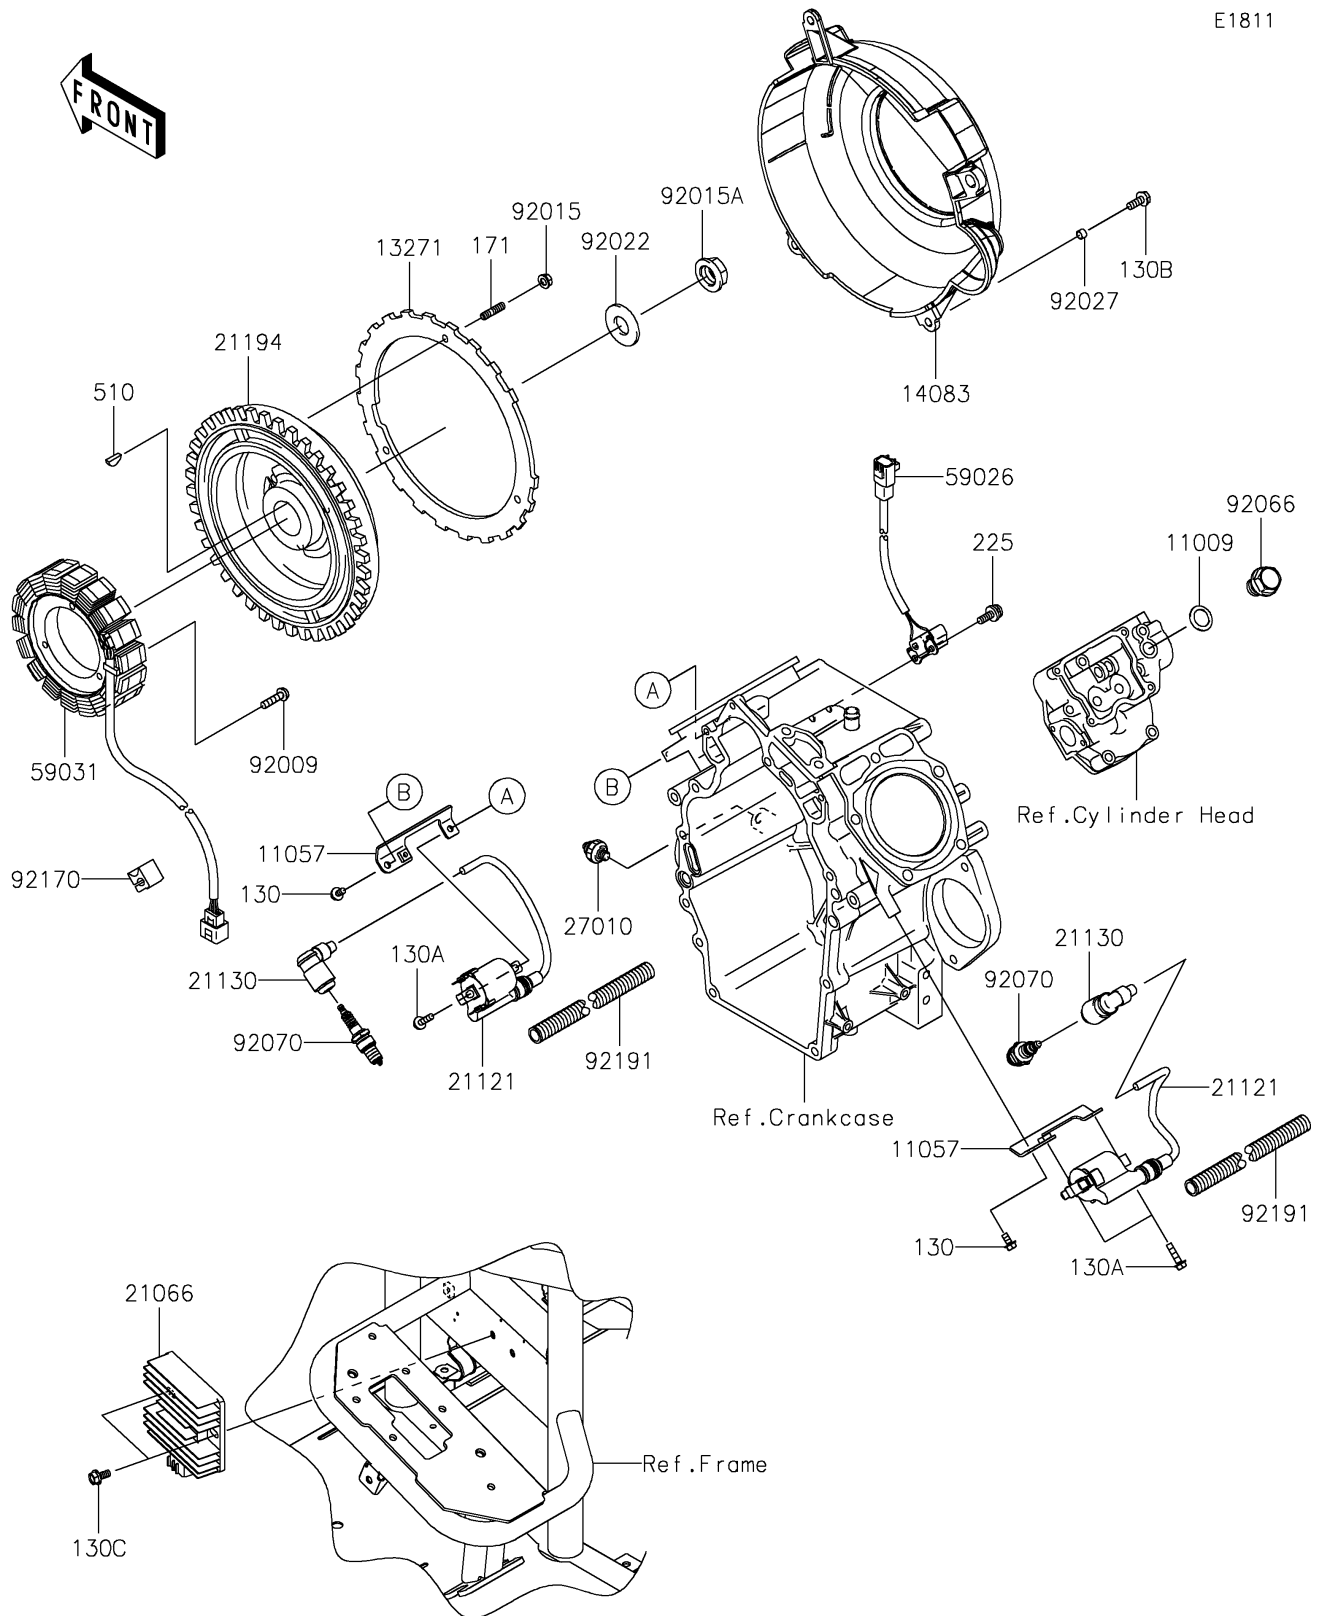

2026 MULE™ 4000

PARTS DIAGRAM

Generator/Ignition Coil

E1811

2026 MULE™ 4000

PARTS LIST

Generator/Ignition Coil

ITEM NAME	PART NUMBER	QUANTITY
GASKET,16X24X1 (Ref # 11009)	11009-2566	1
BRACKET,IGNITION COIL (Ref # 11057)	11057-7728	2
PLATE (Ref # 13271)	13271-2269	1
COVER-FLYWHEEL (Ref # 14083)	14083-0001	1
REGULATOR-VOLTAGE (Ref # 21066)	21066-0717	1
COIL-IGNITION (Ref # 21121)	21121-0749	2
CAP-SPARK PLUG (Ref # 21130)	21130-2060	2
FLYWHEEL-COMP (Ref # 21194)	21194-2352	1
SWITCH,OIL PRESSURE (Ref # 27010)	27010-1313	1
COIL-PULSING (Ref # 59026)	59026-0567	1
COIL-CHARGING (Ref # 59031)	59031-2136	1
SCREW,6X25 (Ref # 92009)	92009-2273	3
NUT,FLANGED,6MM (Ref # 92015)	92015-1367	3
NUT (Ref # 92015A)	92015-2167	1
WASHER (Ref # 92022)	92022-2229	1
COLLAR,6.2X7.8X5 (Ref # 92027)	92027-2096	3
PLUG,DRAIN (Ref # 92066)	92066-2099	1
PLUG-SPARK,BPR2ES(NGK),SOLID (Ref # 92070)	92070-2110	2
CLAMP (Ref # 92170)	92170-2056	1
TUBE (Ref # 92191)	92191-2124	2
BOLT-FLANGED,5X10 (Ref # 130)	130BA0510	2
BOLT-FLANGED,5X20 (Ref # 130A)	130BA0520	4
BOLT-FLANGED,6X16 (Ref # 130B)	130BA0616	3
BOLT-FLANGED,6X14 (Ref # 130C)	130BB0614	2
BOLT-STUD,6X18 (Ref # 171)	171BA0618	3
SCREW-PAN-WSP-CROS,4X14 (Ref # 225)	225AA0414	2
KEY-WOODRUFF (Ref # 510)	510A5100	1