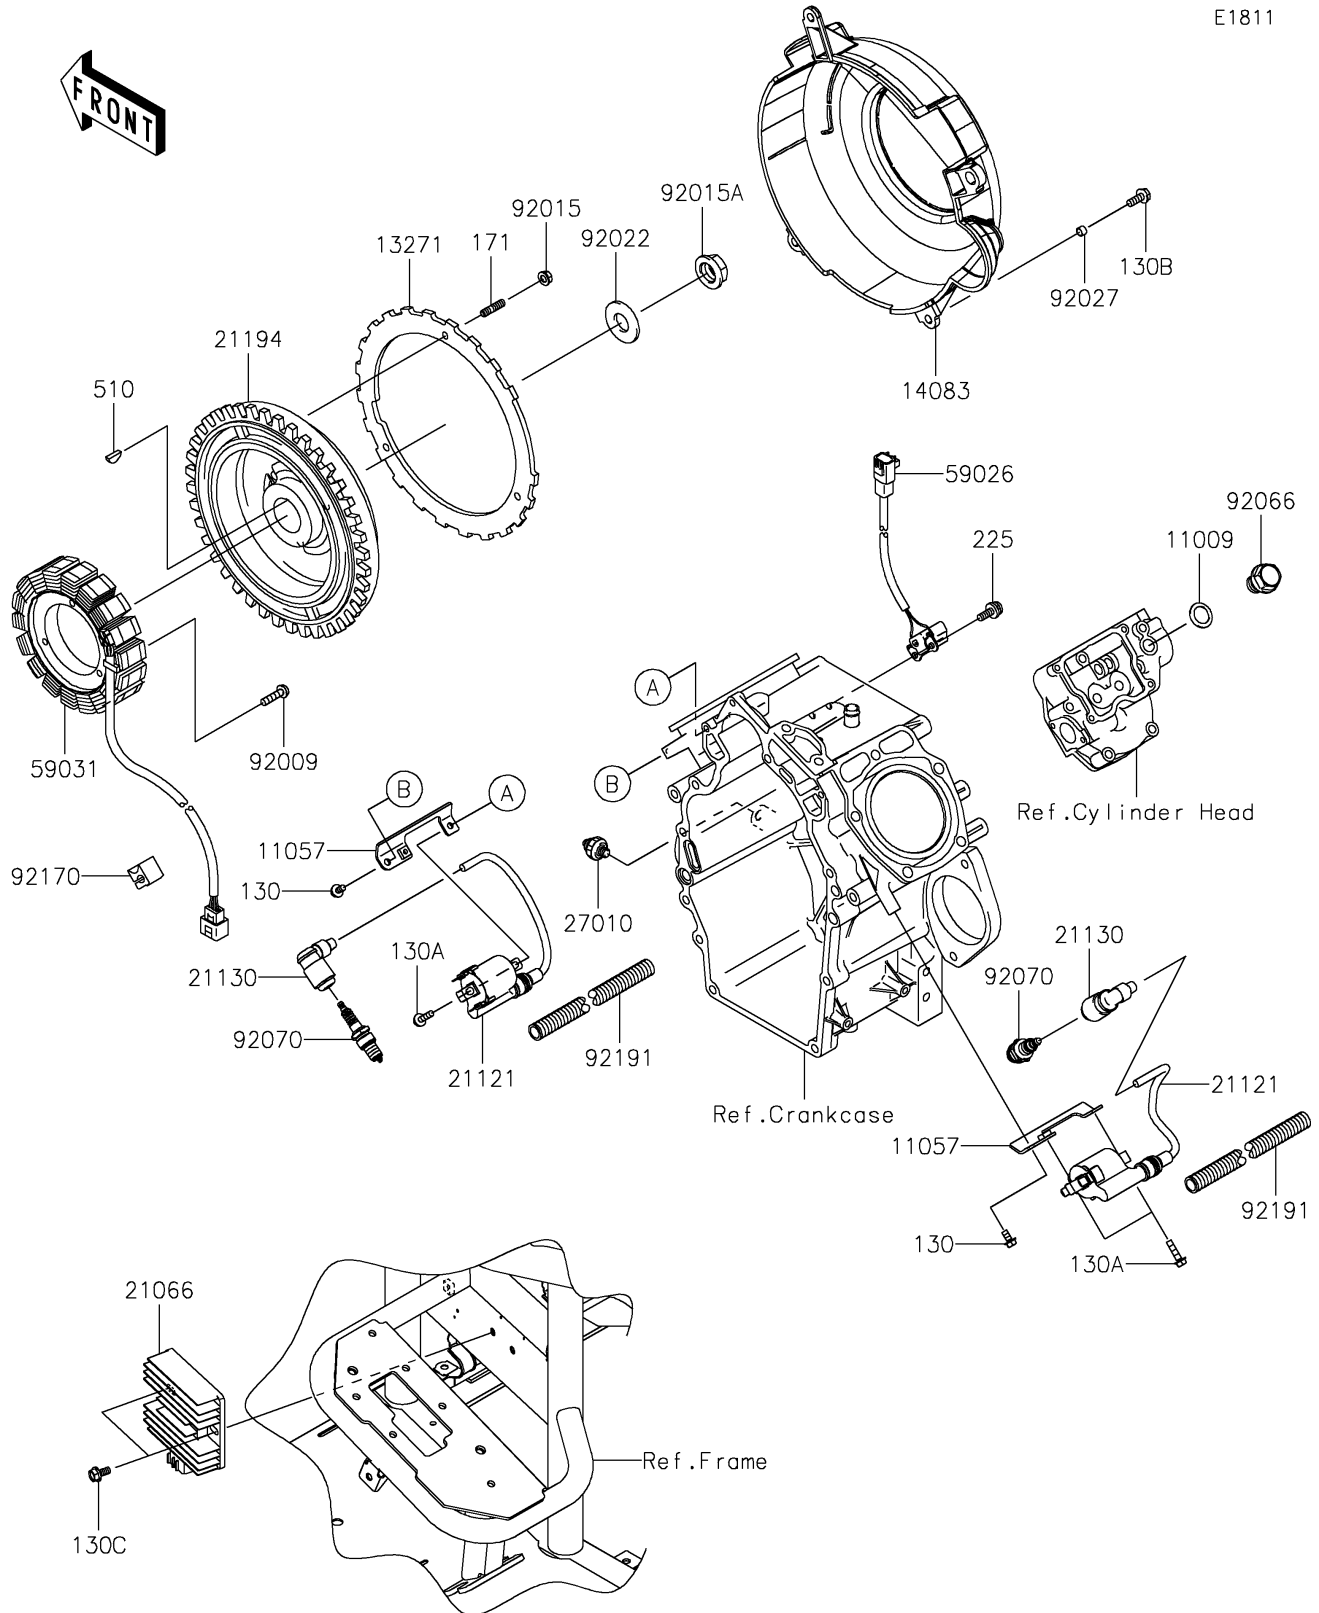

2025 MULE™ 4000

PARTS DIAGRAM

Generator/Ignition Coil

E1811

2025 MULE™ 4000

PARTS LIST

Generator/Ignition Coil

ITEM NAME	PART NUMBER	QUANTITY
GASKET,16X24X1 (Ref # 11009)	11009-2566	1
BRACKET,IGNITION COIL (Ref # 11057)	11057-7728	2
PLATE (Ref # 13271)	13271-2269	1
COVER-FLYWHEEL (Ref # 14083)	14083-0001	1
REGULATOR-VOLTAGE (Ref # 21066)	21066-0717	1
COIL-IGNITION (Ref # 21121)	21121-0749	2
CAP-SPARK PLUG (Ref # 21130)	21130-2060	2
FLYWHEEL-COMP (Ref # 21194)	21194-2352	1
SWITCH,OIL PRESSURE (Ref # 27010)	27010-1313	1
COIL-PULSING (Ref # 59026)	59026-0567	1
COIL-CHARGING (Ref # 59031)	59031-2136	1
SCREW,6X25 (Ref # 92009)	92009-2273	3
NUT,FLANGED,6MM (Ref # 92015)	92015-1367	3
NUT (Ref # 92015A)	92015-2167	1
WASHER (Ref # 92022)	92022-2229	1
COLLAR,6.2X7.8X5 (Ref # 92027)	92027-2096	3
PLUG,DRAIN (Ref # 92066)	92066-2099	1
PLUG-SPARK,BPR2ES(NGK),SOLID (Ref # 92070)	92070-2110	2
CLAMP (Ref # 92170)	92170-2056	1
TUBE (Ref # 92191)	92191-2124	2
BOLT-FLANGED,5X10 (Ref # 130)	130BA0510	2
BOLT-FLANGED,5X20 (Ref # 130A)	130BA0520	4
BOLT-FLANGED,6X16 (Ref # 130B)	130BA0616	3
BOLT-FLANGED,6X14 (Ref # 130C)	130BB0614	2
BOLT-STUD,6X18 (Ref # 171)	171BA0618	3
SCREW-PAN-WSP-CROS,4X14 (Ref # 225)	225AA0414	2
KEY-WOODRUFF (Ref # 510)	510A5100	1