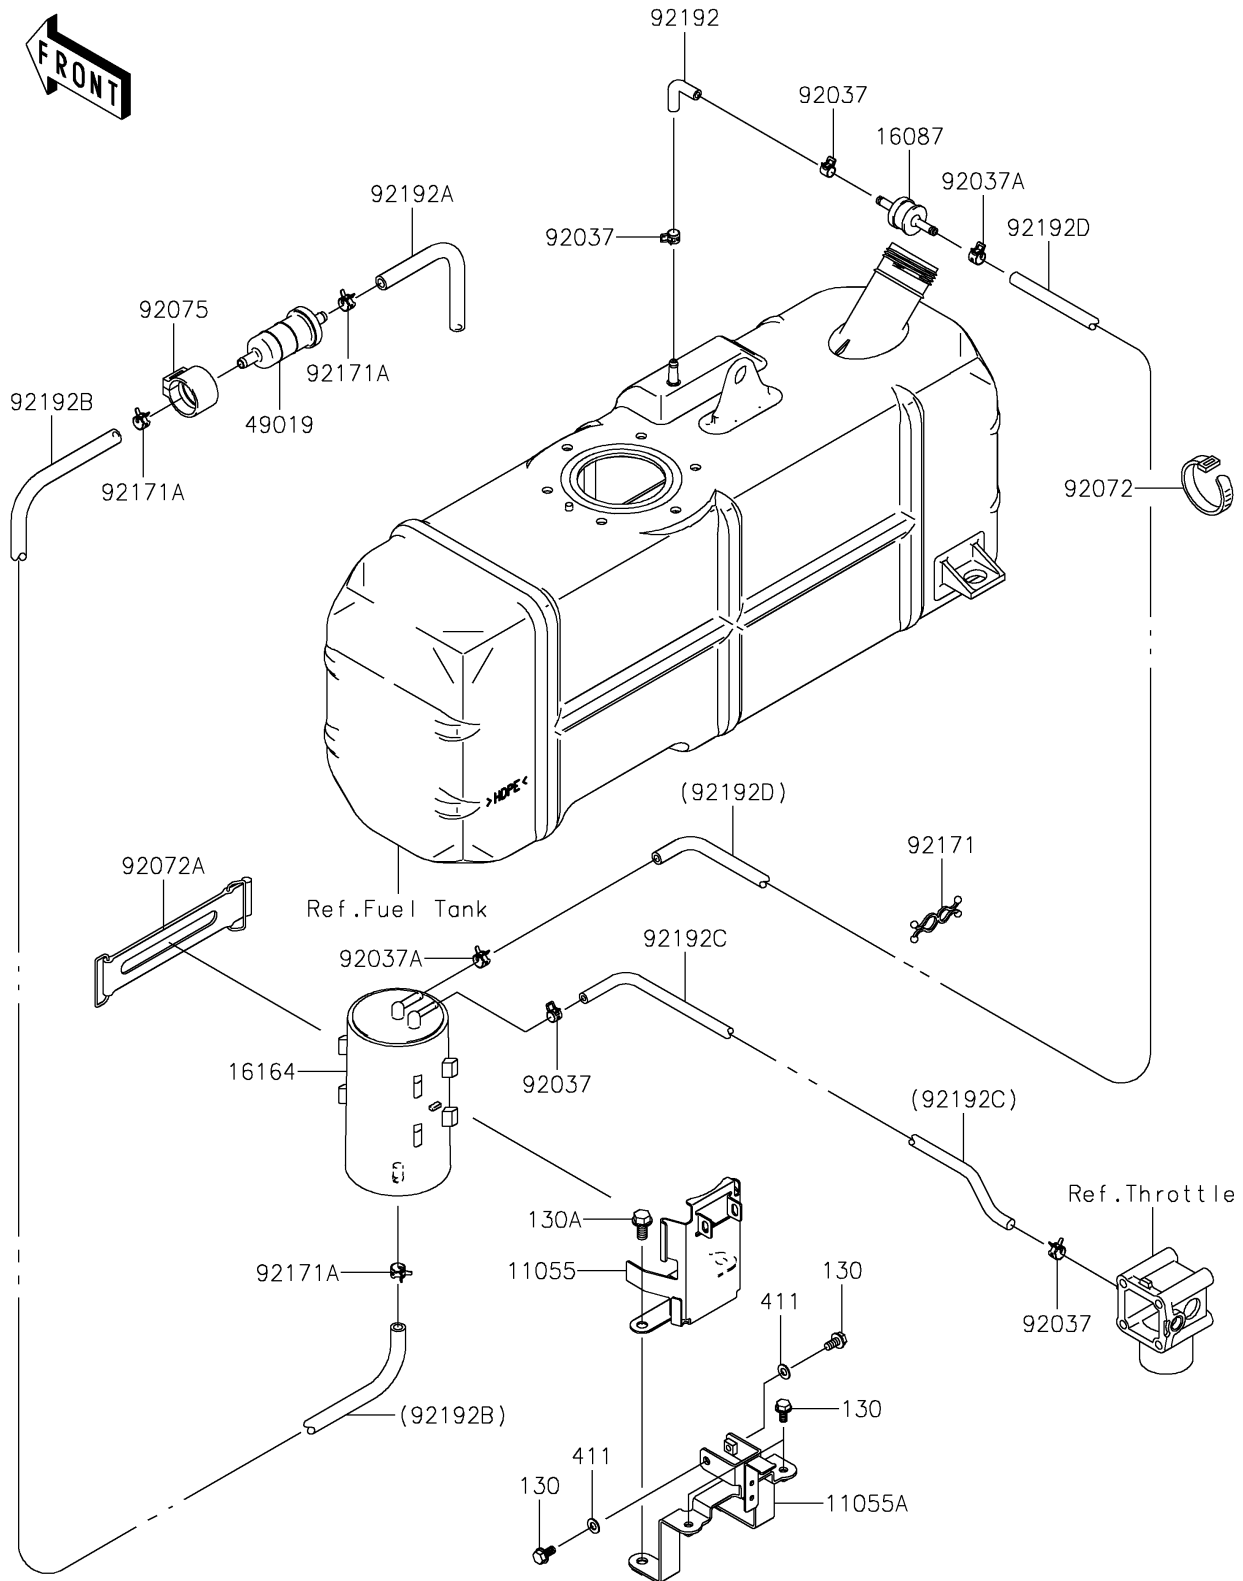

2026 MULE™ 4000

PARTS DIAGRAM

Fuel Evaporative System

E1650