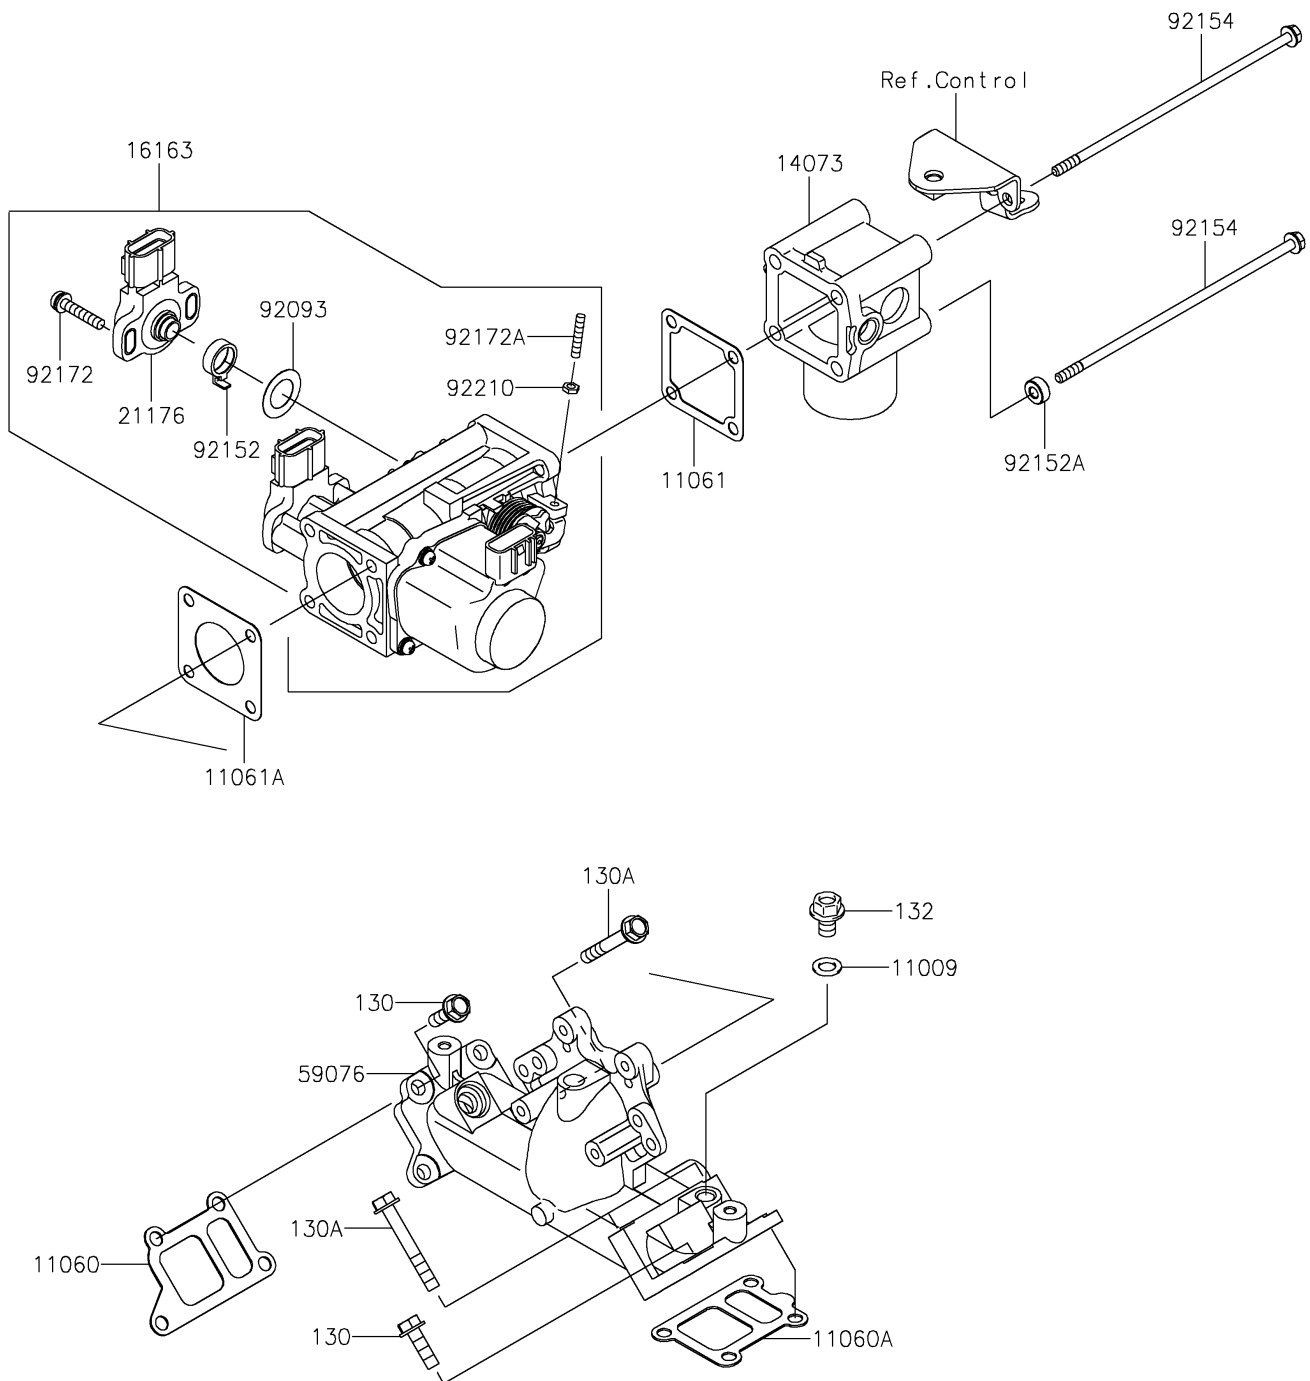

2026 MULE™ 4000

PARTS DIAGRAM

Throttle

E1510

2026 MULE™ 4000

PARTS LIST

Throttle

ITEM NAME	PART NUMBER	QUANTITY
GASKET,8.2X14X1.0 (Ref # 11009)	11009-1344	1
GASKET,INTAKE MANIFOLD (Ref # 11060)	11060-2087	1
GASKET,INTAKE MANIFOLD (Ref # 11060A)	11060-2088	1
GASKET (Ref # 11061)	11061-0861	1
GASKET (Ref # 11061A)	11061-2179	1
DUCT (Ref # 14073)	14073-0780	1
THROTTLE-ASSY (Ref # 16163)	16163-0949	1
SENSOR (Ref # 21176)	21176-2112	1
MANIFOLD-INTAKE (Ref # 59076)	59076-0718	1
SEAL (Ref # 92093)	92093-2133	1
COLLAR (Ref # 92152)	92152-2093	1
COLLAR,LWR SIDE (Ref # 92152A)	92152-2333	2
BOLT,FLANGED,6X195 (Ref # 92154)	92154-2653	4
SCREW (Ref # 92172)	92172-0254	2
SCREW (Ref # 92172A)	92172-2106	1
NUT (Ref # 92210)	92210-2120	1
BOLT-FLANGED,6X20 (Ref # 130)	130BA0620	5
BOLT-FLANGED,6X45 (Ref # 130A)	130CA0645	3
BOLT-FLANGED-SMALL,8X12 (Ref # 132)	132BB0812	1