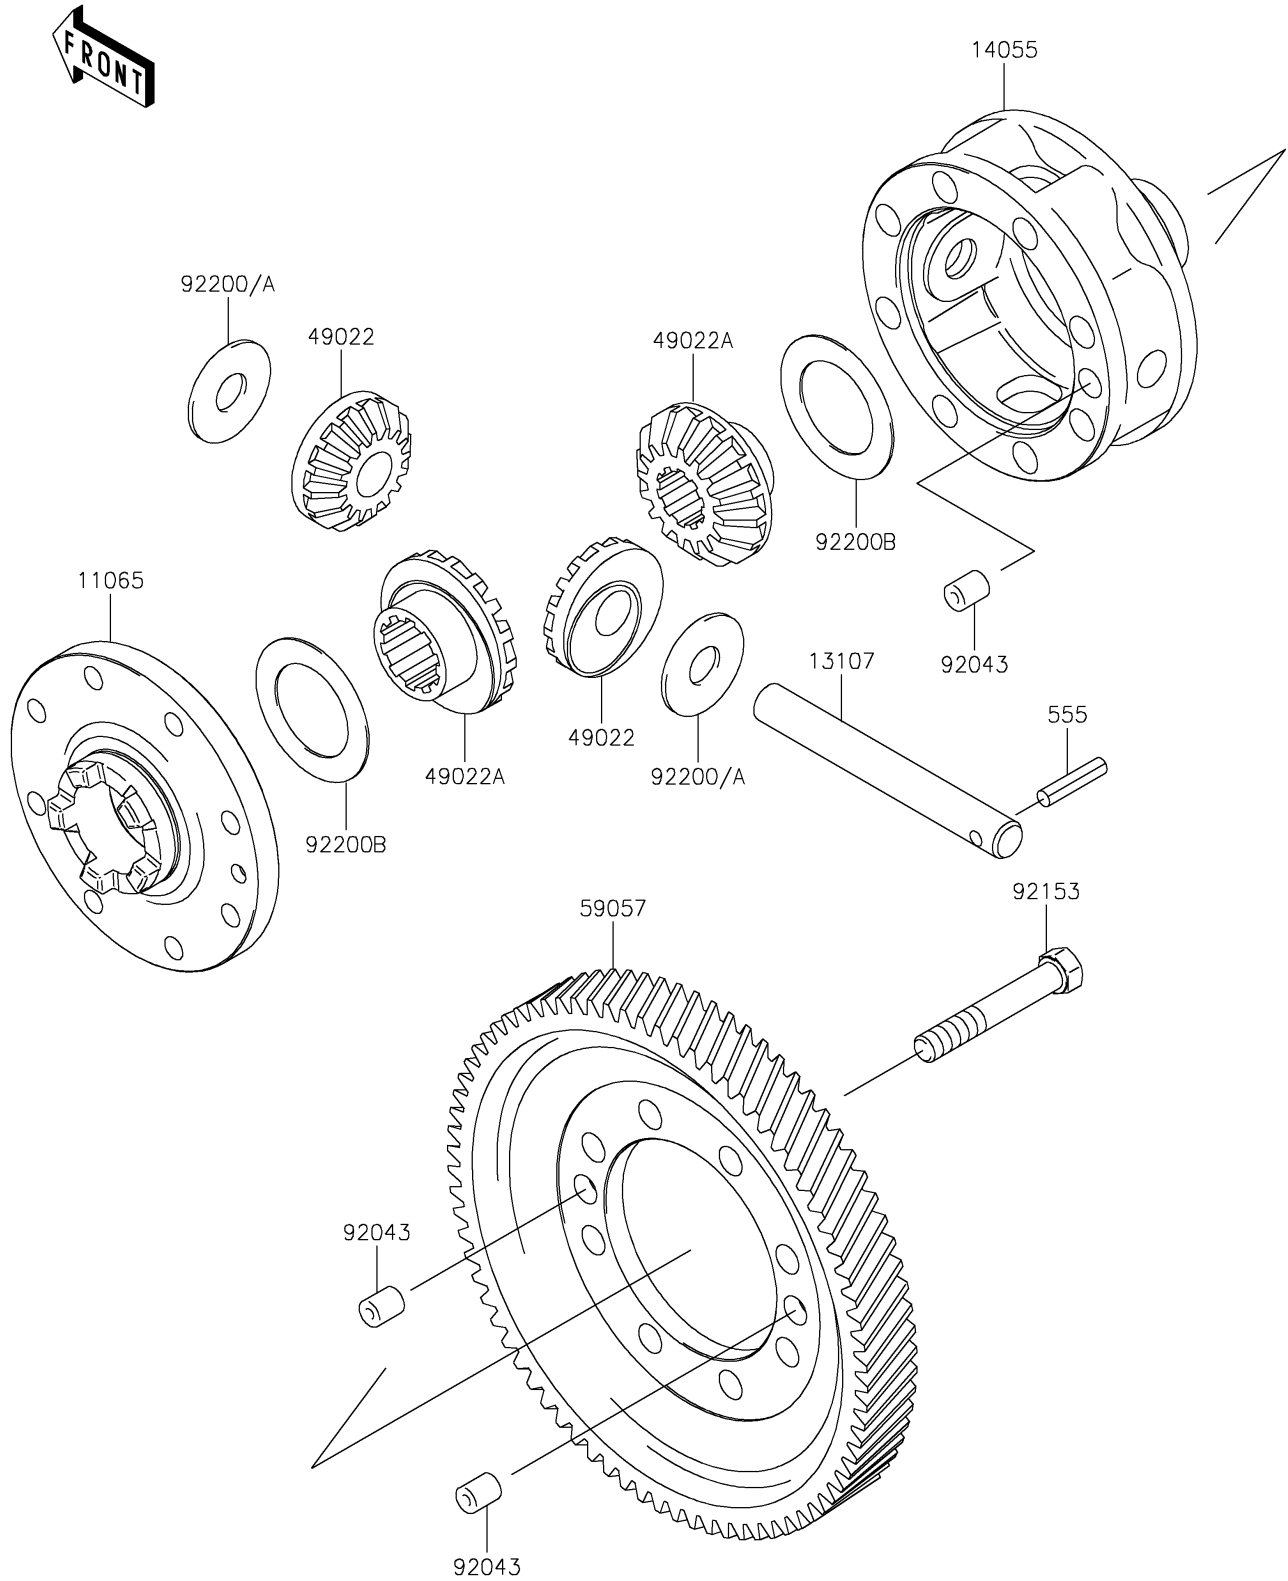

## PARTS DIAGRAM

### Differential

E1451

## PARTS LIST

### Differential

ITEM NAME	PART NUMBER	QUANTITY
CAP,GEAR CASE (Ref # 11065)	11065-0033	1
SHAFT (Ref # 13107)	13107-0922	1
CASE-GEAR,DIFFERENTIAL (Ref # 14055)	14055-0003	1
GEAR-BEVEL,10T (Ref # 49022)	49022-1105	2
GEAR-BEVEL,16T (Ref # 49022A)	49022-1117	2
GEAR-HELICAL,DIFFERENTIAL (Ref # 59057)	59057-0002	1
PIN,10X12 (Ref # 92043)	92043-0029	3
BOLT,10X63 (Ref # 92153)	92153-0331	8
WASHER,14.5X38X1.2 (Ref # 92200)	92200-0021	2
WASHER,14.5X38X1.0 (Ref # 92200A)	92200-1044	AR
WASHER,35.5X54X1.0 (Ref # 92200B)	92200-1045	2
PIN-SPRING (Ref # 555)	555A0525	1