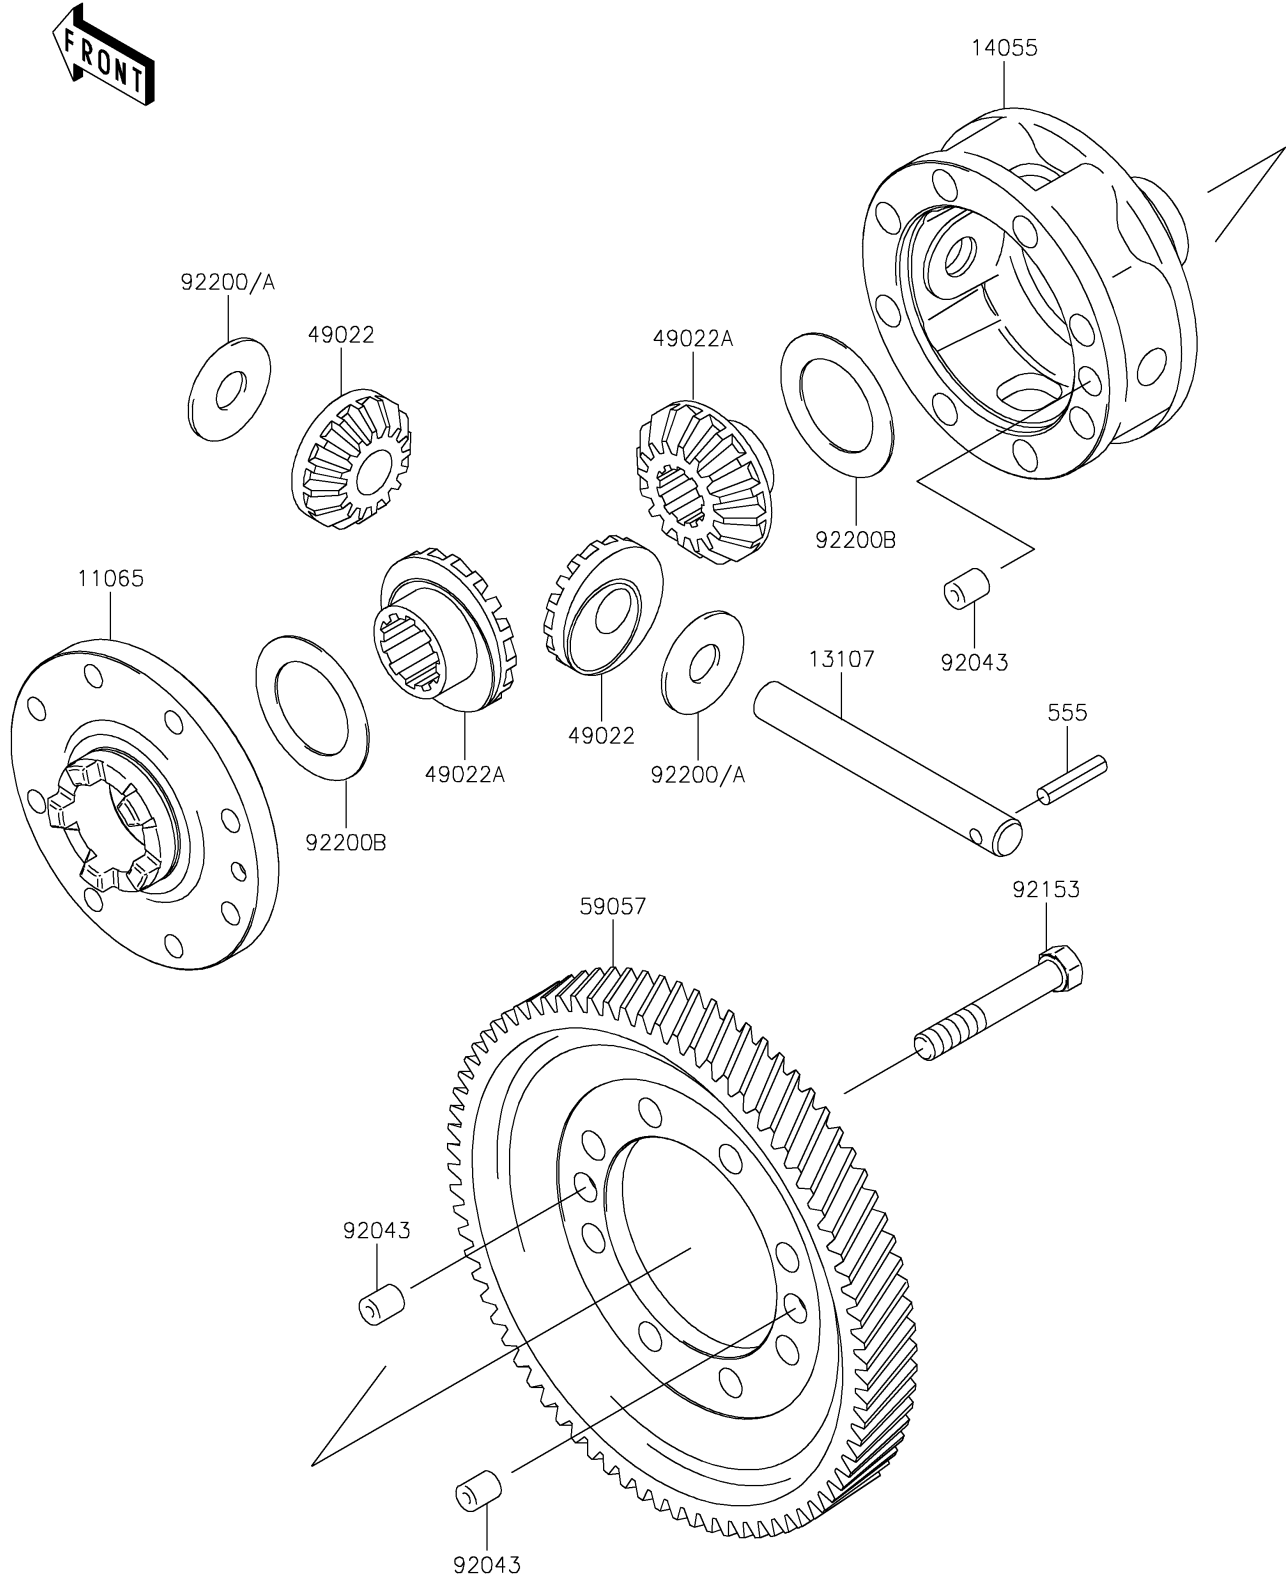

2025 MULE™ 4000

PARTS DIAGRAM

Differential

E1451

2025 MULE™ 4000

PARTS LIST

Differential

ITEM NAME	PART NUMBER	QUANTITY
CAP,GEAR CASE (Ref # 11065)	11065-0033	1
SHAFT (Ref # 13107)	13107-0922	1
CASE-GEAR,DIFFERENTIAL (Ref # 14055)	14055-0003	1
GEAR-BEVEL,10T (Ref # 49022)	49022-1105	2
GEAR-BEVEL,16T (Ref # 49022A)	49022-1117	2
GEAR-HELICAL,DIFFERENTIAL (Ref # 59057)	59057-0002	1
PIN,10X12 (Ref # 92043)	92043-0029	3
BOLT,10X63 (Ref # 92153)	92153-0331	8
WASHER,14.5X38X1.2 (Ref # 92200)	92200-0021	2
WASHER,14.5X38X1.0 (Ref # 92200A)	92200-1044	AR
WASHER,35.5X54X1.0 (Ref # 92200B)	92200-1045	2
PIN-SPRING (Ref # 555)	555A0525	1