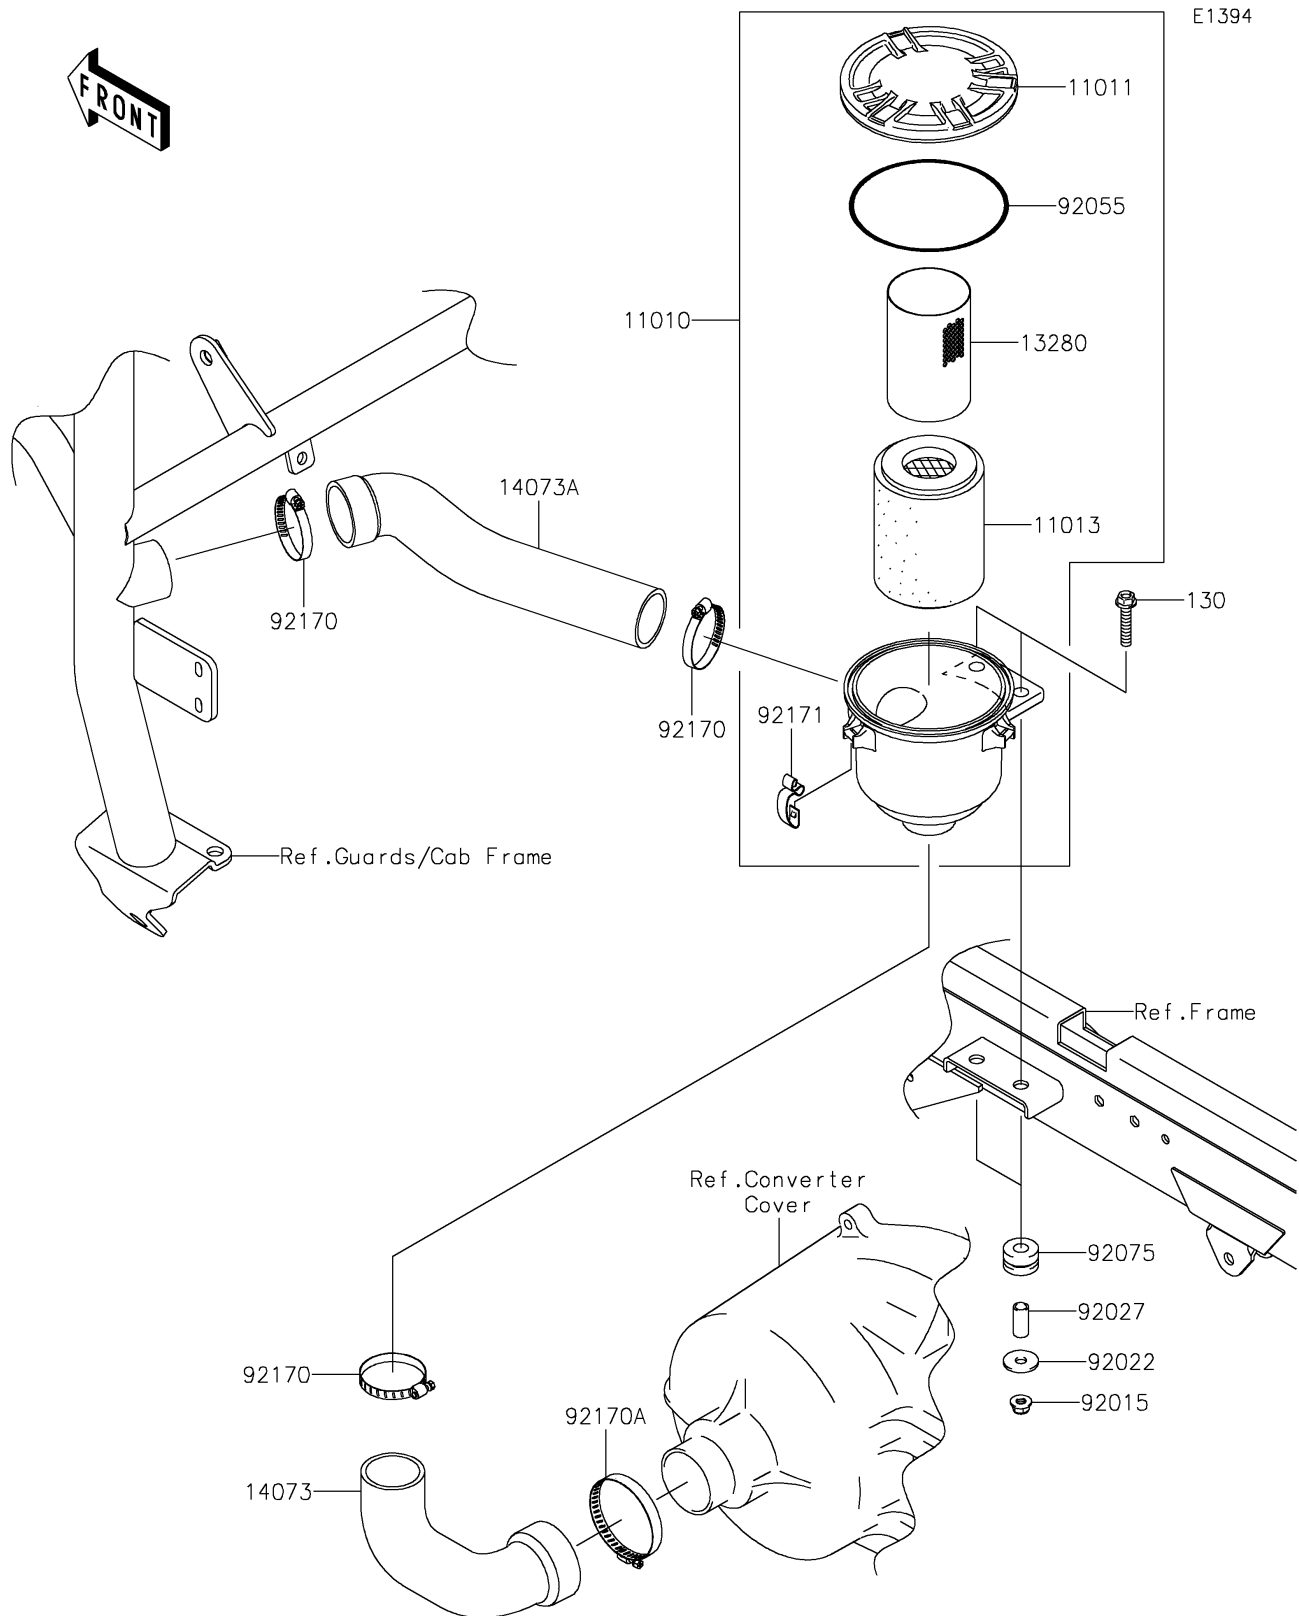

2026 MULE™ 4000

PARTS DIAGRAM

Air Cleaner-Belt Converter

2026 MULE™ 4000

PARTS LIST

Air Cleaner-Belt Converter

| ITEM NAME | PART NUMBER | QUANTITY |
|------------------------------------|-------------|----------|
| FILTER-ASSY-AIR (Ref # 11010) | 11010-0172 | 1 |
| CASE-AIR FILTER,CAP (Ref # 11011) | 11011-0135 | 1 |
| ELEMENT-AIR FILTER (Ref # 11013) | 11013-0037 | 1 |
| HOLDER (Ref # 13280) | 13280-0312 | 1 |
| DUCT,AIR FILTER-CVT (Ref # 14073) | 14073-0198 | 1 |
| DUCT,BAR-AIR FILTER (Ref # 14073A) | 14073-0238 | 1 |
| NUT,8MM (Ref # 92015) | 92015-1432 | 2 |
| WASHER,9X28X2.3 (Ref # 92022) | 92022-1632 | 2 |
| COLLAR (Ref # 92027) | 92027-4012 | 2 |
| RING-O,122X4 (Ref # 92055) | 92055-0167 | 1 |
| DAMPER (Ref # 92075) | 92075-1736 | 2 |
| CLAMP (Ref # 92170) | 92170-1674 | 3 |
| CLAMP (Ref # 92170A) | 92170-1764 | 1 |
| CLAMP (Ref # 92171) | 92171-0225 | 3 |
| BOLT-FLANGED,8X40 (Ref # 130) | 130BA0840 | 2 |