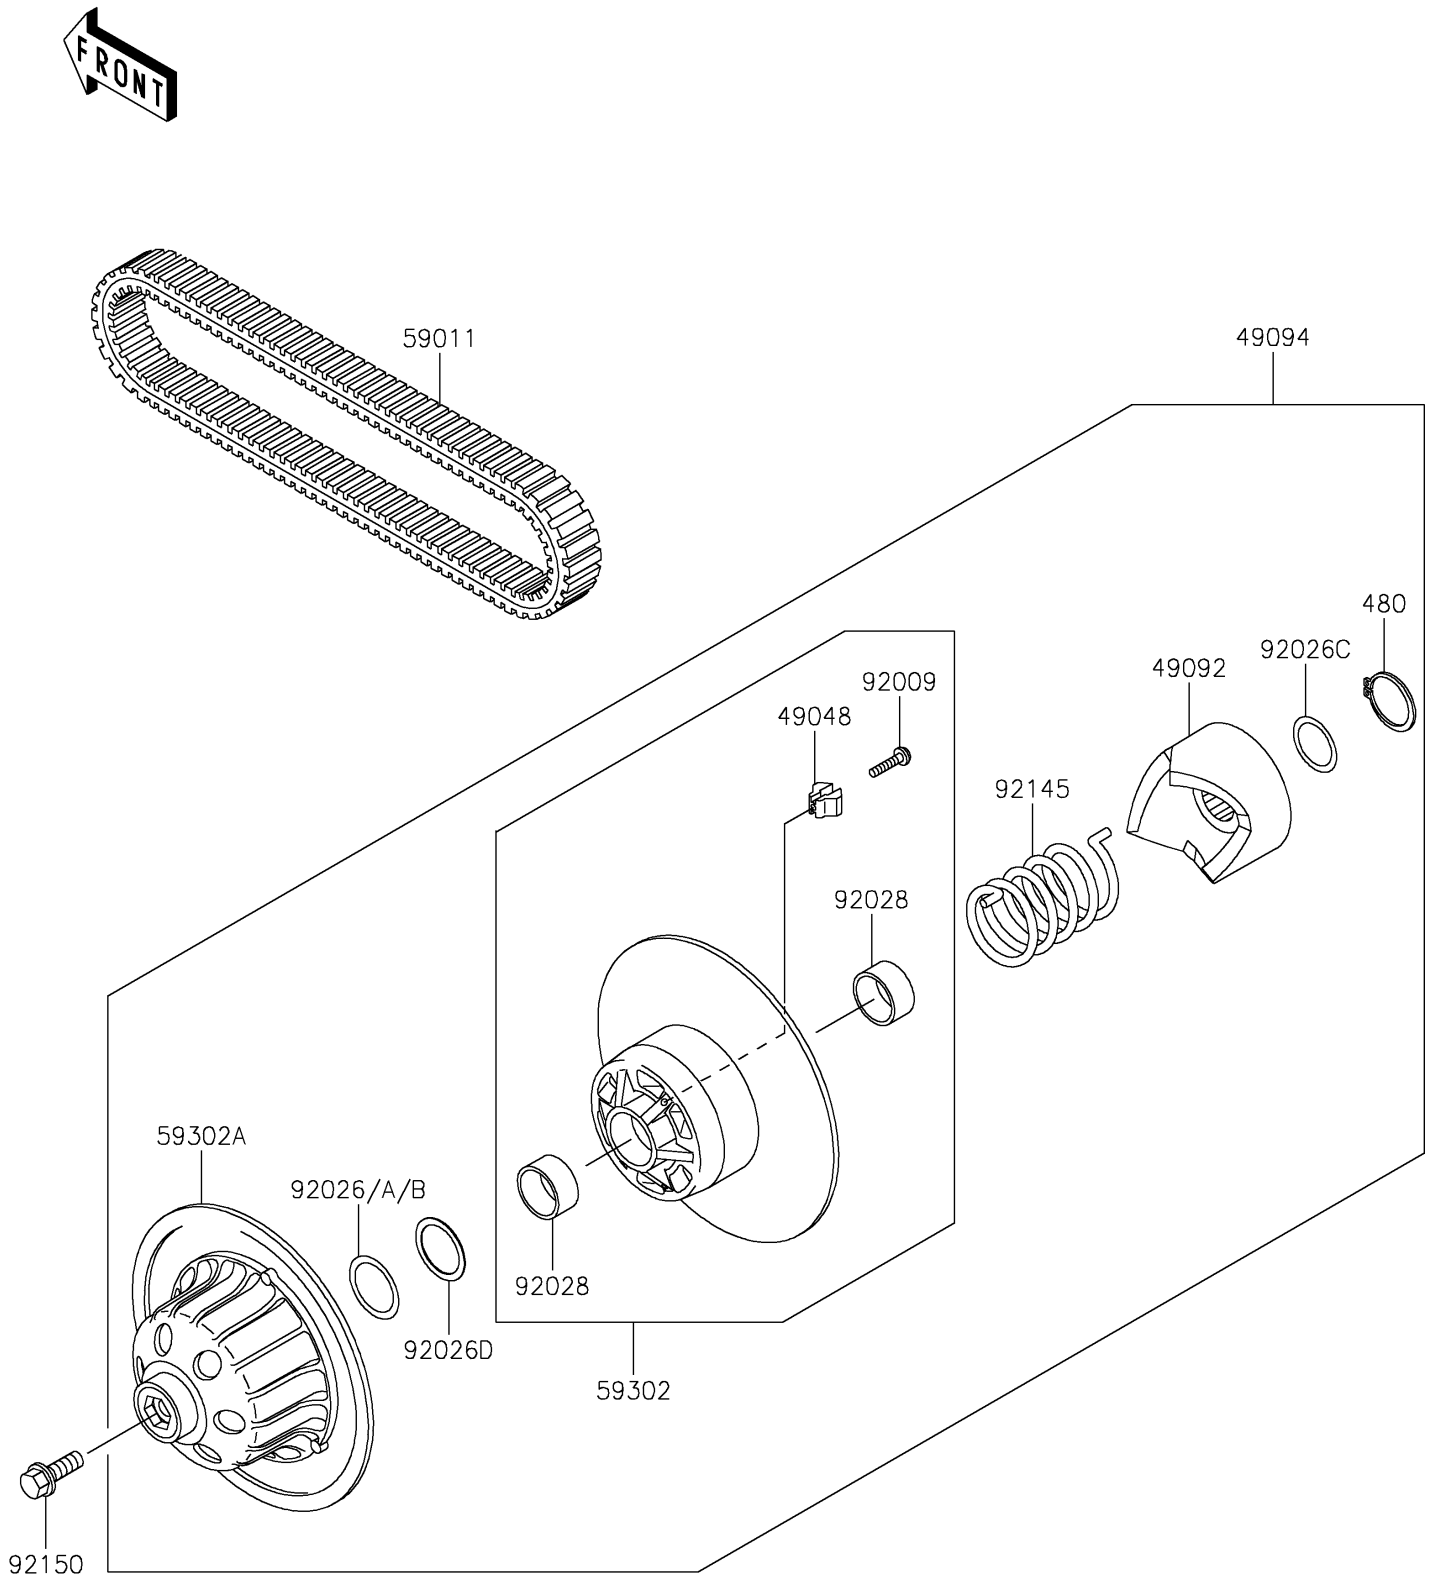

2026 MULE™ 4000

PARTS DIAGRAM

Driven Converter/Drive Belt

E1392

2026 MULE™ 4000

PARTS LIST

Driven Converter/Drive Belt

ITEM NAME	PART NUMBER	QUANTITY
SHOE (Ref # 49048)	49048-1060	3
RAMP (Ref # 49092)	49092-1068	1
CONVERTER-ASSY-DRIVEN (Ref # 49094)	49094-0045	1
BELT, CONVERTER (Ref # 59011)	59011-1077	1
SHEAVE-COMP, MOVABLE (Ref # 59302)	59302-0031	1
SHEAVE-COMP (Ref # 59302A)	59302-0032	1
SCREW, SHOE (Ref # 92009)	92009-1849	3
SPACER, 39X50X0.50 (Ref # 92026)	92026-1507	AR
SPACER, 39X50X0.60 (Ref # 92026A)	92026-1508	AR
SPACER, 39X50X0.80 (Ref # 92026B)	92026-1510	AR
SPACER, 34X44X0.80 (Ref # 92026C)	92026-1521	1
SPACER, 39X49.5X1.0 (Ref # 92026D)	92026-1603	1
BUSHING (Ref # 92028)	92028-1864	2
SPRING (Ref # 92145)	92145-1404	1
BOLT, 12X35 (Ref # 92150)	92150-1009	1
CIRCLIP-TYPE-C, 34MM (Ref # 480)	480J3400	1