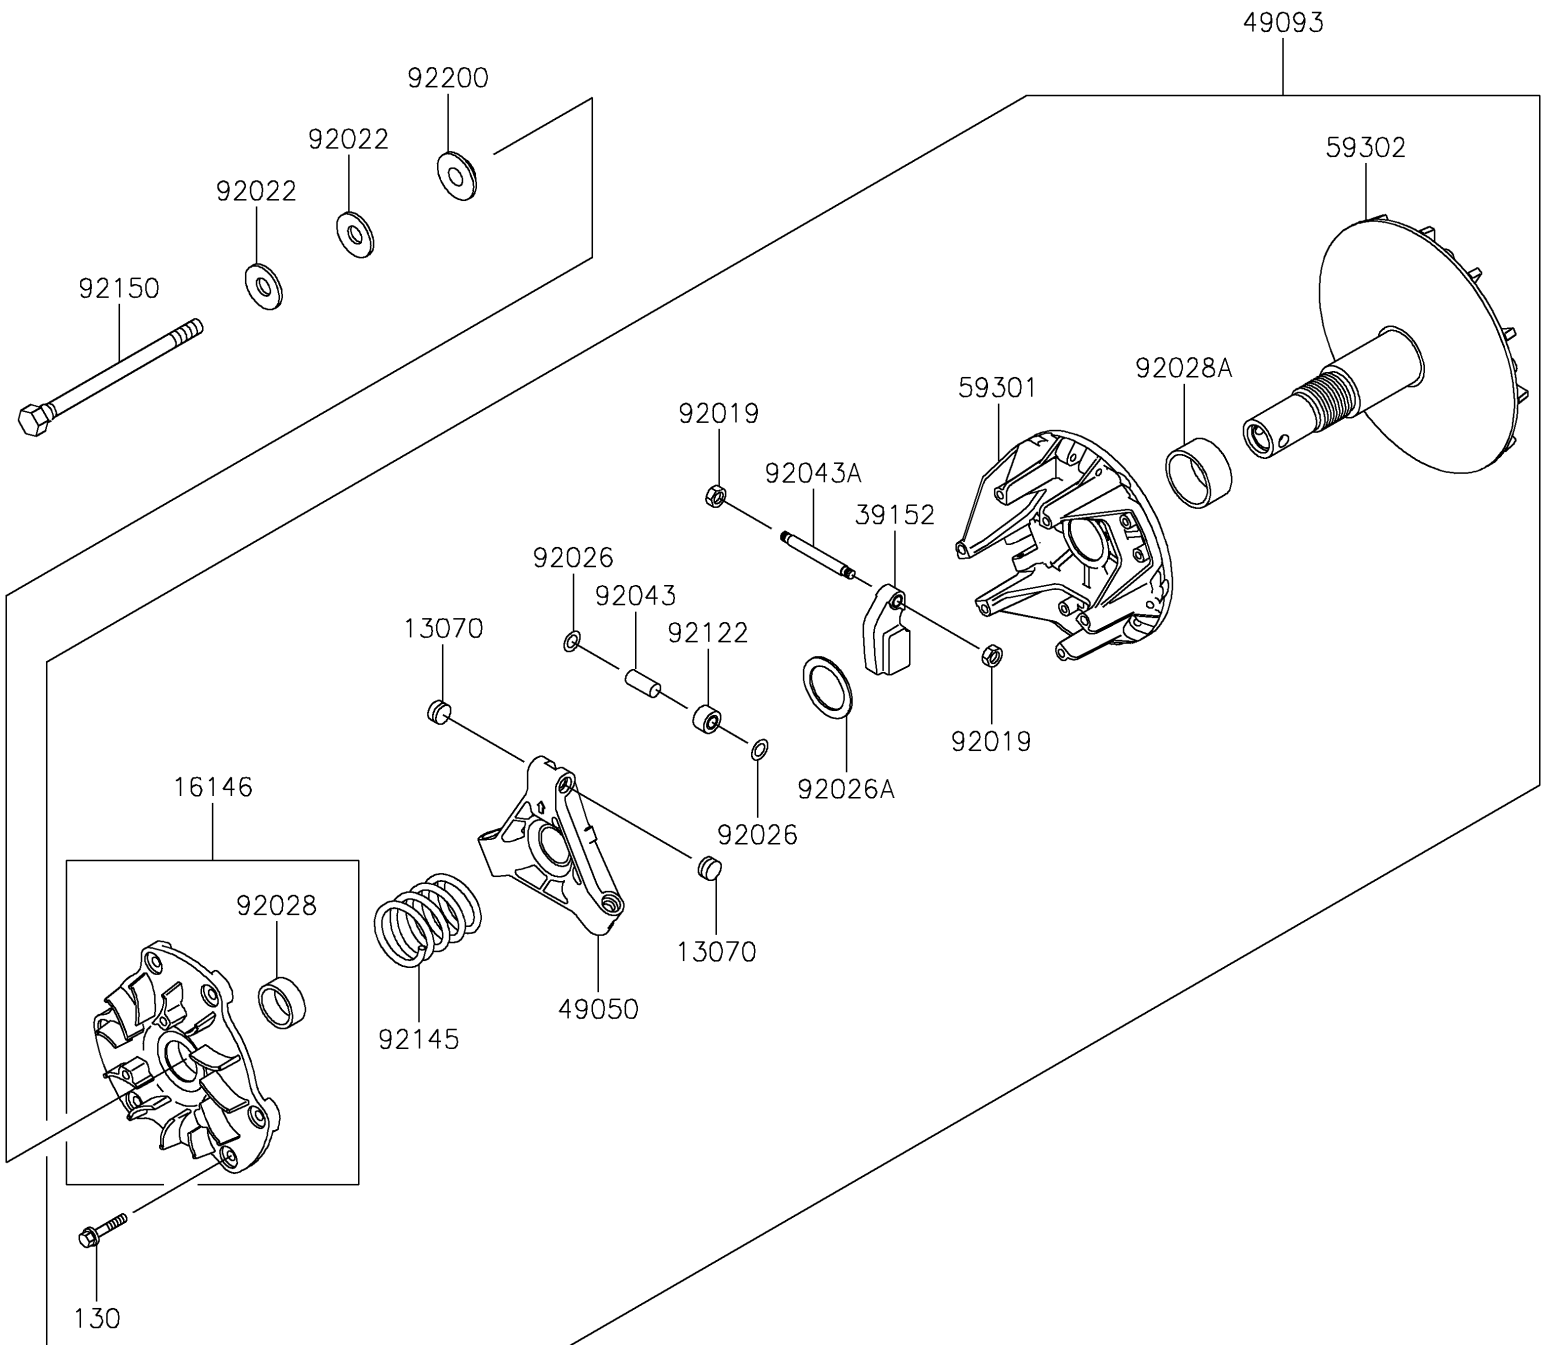

2026 MULE™ 4000

PARTS DIAGRAM

Drive Converter

E1391

2026 MULE™ 4000

PARTS LIST

Drive Converter

ITEM NAME	PART NUMBER	QUANTITY
GUIDE (Ref # 13070)	13070-1330	6
COVER-ASSY (Ref # 16146)	16146-1219	1
WEIGHT-RAMP (Ref # 39152)	39152-1078	3
SPIDER (Ref # 49050)	49050-0018	1
CONVERTER-ASSY-DRIVE (Ref # 49093)	49093-0025	1
SHEAVE-MOVABLE (Ref # 59301)	59301-0016	1
SHEAVE-COMP (Ref # 59302)	59302-1085	1
NUT,LOCK,6MM (Ref # 92019)	92019-008	6
WASHER,SPECIAL CONICAL (Ref # 92022)	92022-1901	2
SPACER (Ref # 92026)	92026-1512	6
SPACER,32.3X44.3X3.6 (Ref # 92026A)	92026-1591	1
BUSHING (Ref # 92028)	92028-1861	1
BUSHING (Ref # 92028A)	92028-1864	1
PIN (Ref # 92043)	92043-1572	3
PIN (Ref # 92043A)	92043-1573	3
ROLLER (Ref # 92122)	92122-1204	3
SPRING,YELLOW PAINT (Ref # 92145)	92145-0639	1
BOLT,12X163.5 (Ref # 92150)	92150-1008	1
WASHER (Ref # 92200)	92200-1401	1
BOLT-FLANGED,6X30 (Ref # 130)	130CA0630	6