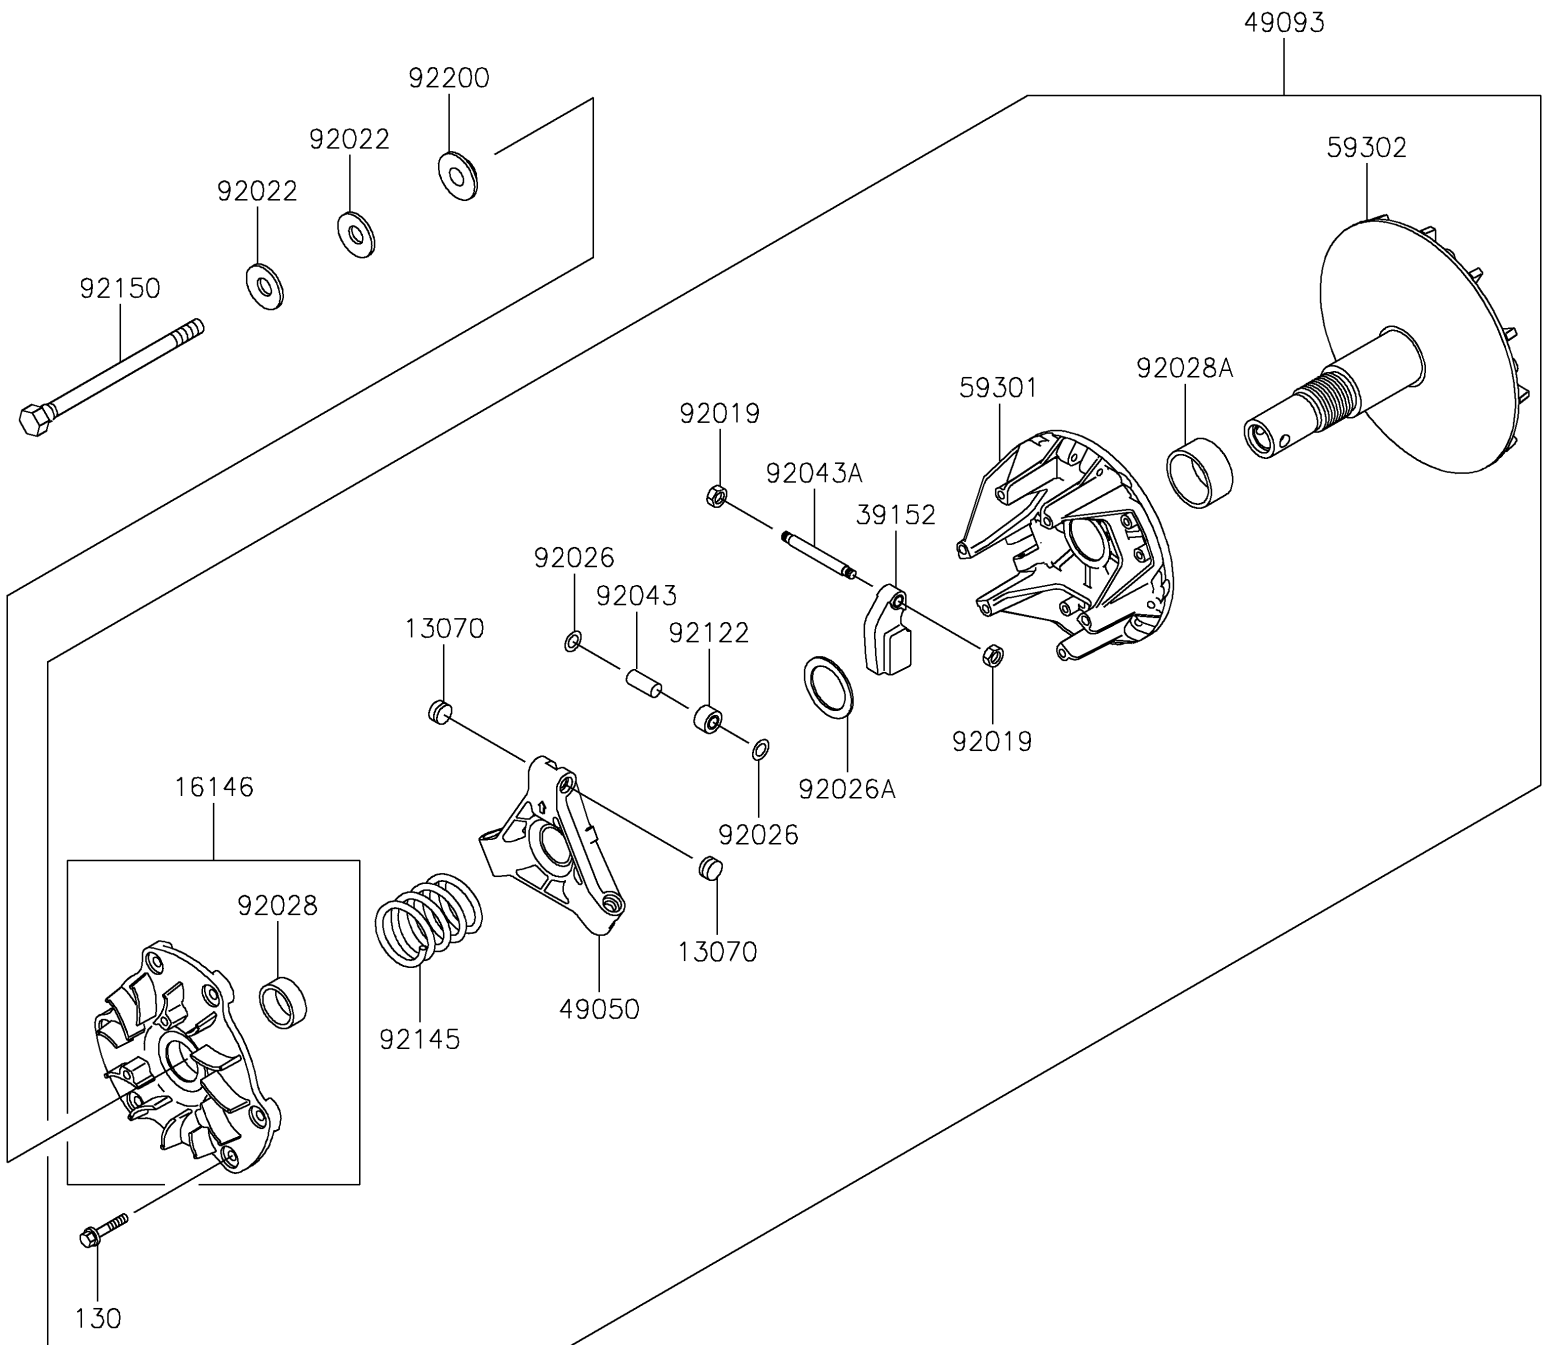

## PARTS DIAGRAM

# 2025 MULE™ 4000

## PARTS LIST

### Drive Converter

ITEM NAME	PART NUMBER	QUANTITY
GUIDE (Ref # 13070)	13070-1330	6
COVER-ASSY (Ref # 16146)	16146-1219	1
WEIGHT-RAMP (Ref # 39152)	39152-1078	3
SPIDER (Ref # 49050)	49050-0018	1
CONVERTER-ASSY-DRIVE (Ref # 49093)	49093-0025	1
SHEAVE-MOVABLE (Ref # 59301)	59301-0016	1
SHEAVE-COMP (Ref # 59302)	59302-1085	1
NUT,LOCK,6MM (Ref # 92019)	92019-008	6
WASHER,SPECIAL CONICAL (Ref # 92022)	92022-1901	2
SPACER (Ref # 92026)	92026-1512	6
SPACER,32.3X44.3X3.6 (Ref # 92026A)	92026-1591	1
BUSHING (Ref # 92028)	92028-1861	1
BUSHING (Ref # 92028A)	92028-1864	1
PIN (Ref # 92043)	92043-1572	3
PIN (Ref # 92043A)	92043-1573	3
ROLLER (Ref # 92122)	92122-1204	3
SPRING,YELLOW PAINT (Ref # 92145)	92145-0639	1
BOLT,12X163.5 (Ref # 92150)	92150-1008	1
WASHER (Ref # 92200)	92200-1401	1
BOLT-FLANGED,6X30 (Ref # 130)	130CA0630	6