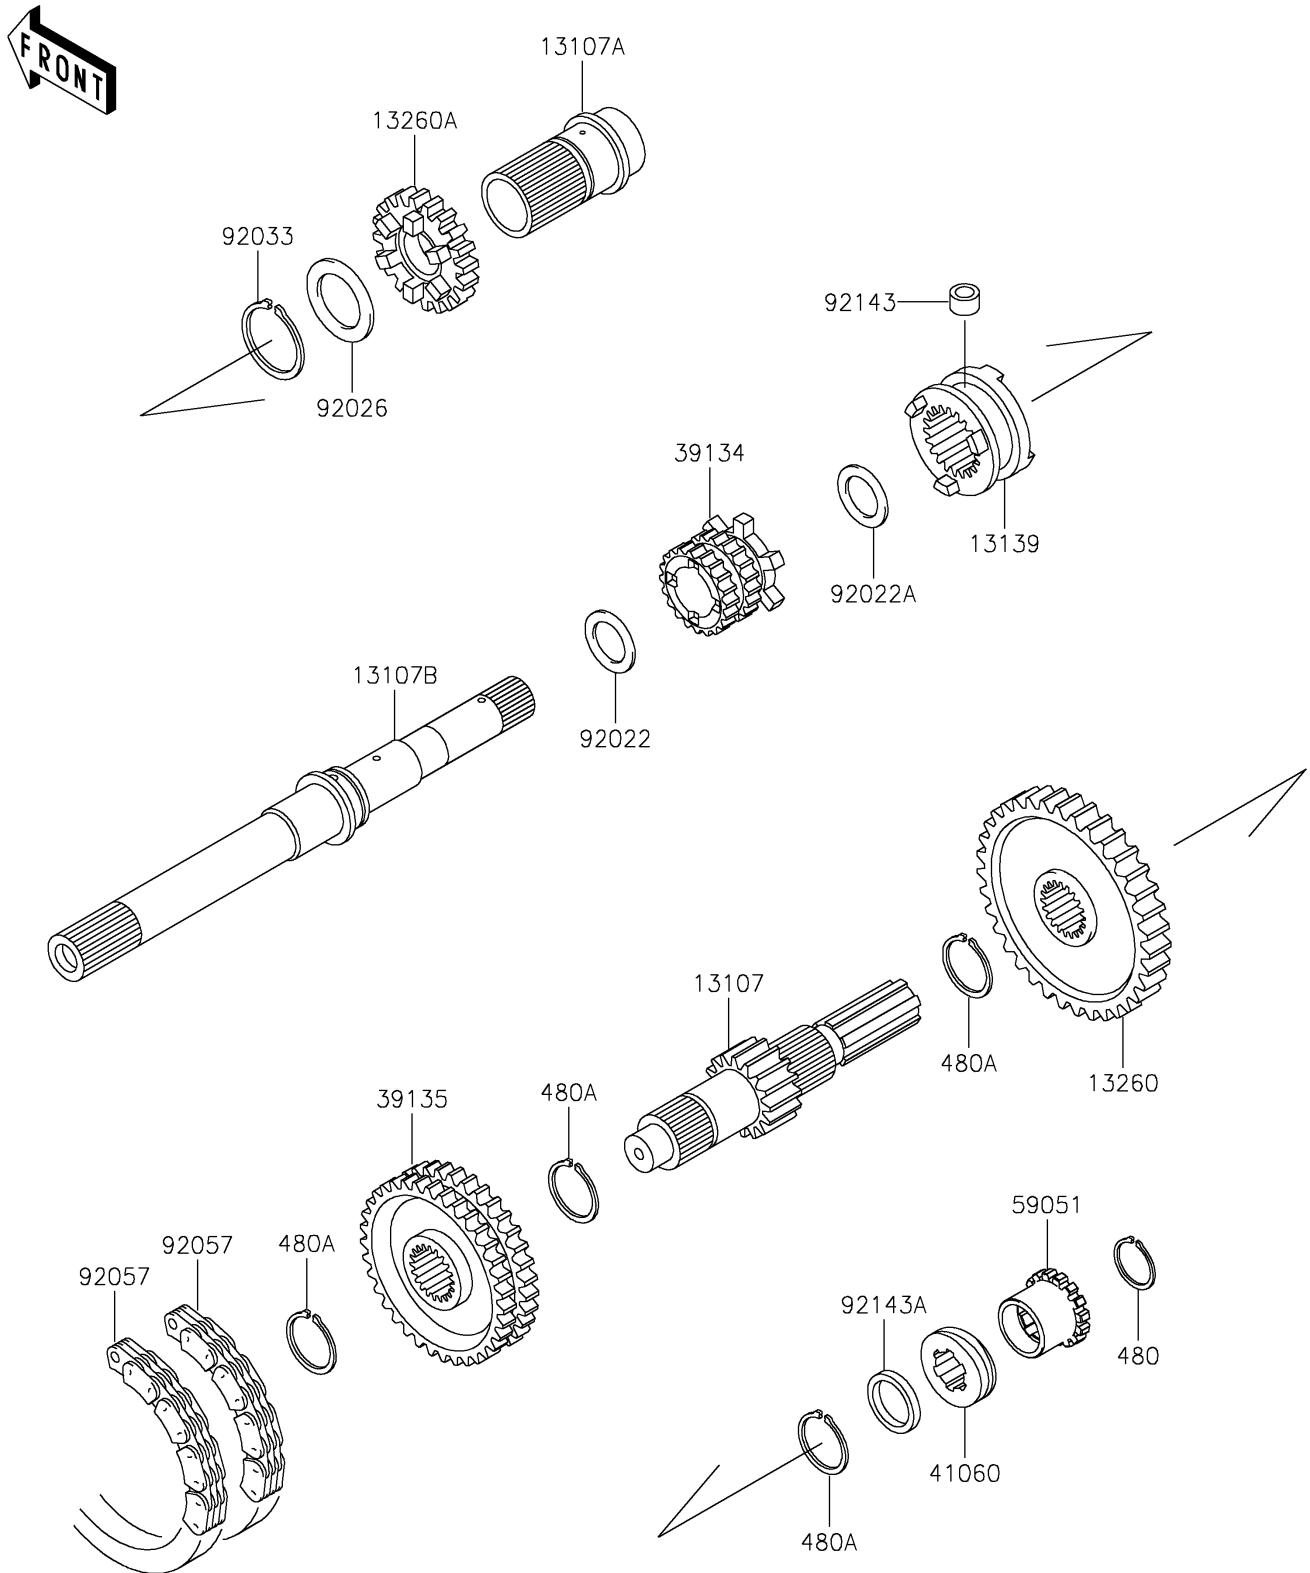

2026 MULE™ 4000

PARTS DIAGRAM

Transmission

E1361

2026 MULE™ 4000

PARTS LIST

Transmission

ITEM NAME	PART NUMBER	QUANTITY
SHAFT,COUNTER (Ref # 13107)	13107-0191	1
SHAFT,INPUT OUTER (Ref # 13107A)	13107-1315	1
SHAFT,INPUT (Ref # 13107B)	13107-1471	1
SHIFTER,FR/RR (Ref # 13139)	13139-1072	1
GEAR,OUTPUT REVERSE,51T (Ref # 13260)	13260-1288	1
GEAR,INPUT 28T (Ref # 13260A)	13260-1462	1
SPROCKET-DRIVE,20T (Ref # 39134)	39134-1055	1
SPROCKET-DRIVEN,41T (Ref # 39135)	39135-1055	1
GEAR-METER SCREW (Ref # 41060)	41060-1147	1
GEAR-SPUR,15T (Ref # 59051)	59051-0086	1
WASHER,25.3X33X1 (Ref # 92022)	92022-1109	1
WASHER,22.3X33X1.0 (Ref # 92022A)	92022-1573	1
SPACER,35.3X44X0.5 (Ref # 92026)	92026-1375	1
RING-SNAP (Ref # 92033)	92033-1269	1
CHAIN,REVERSE,81RH2520,54L (Ref # 92057)	92057-1364	2
COLLAR,8X14X10.5 (Ref # 92143)	92143-1497	1
COLLAR,25X32X4.5 (Ref # 92143A)	92143-1597	1
CIRCLIP-TYPE-C,25MM (Ref # 480)	480J2500	1
CIRCLIP-TYPE-C,30MM (Ref # 480A)	480J3000	4