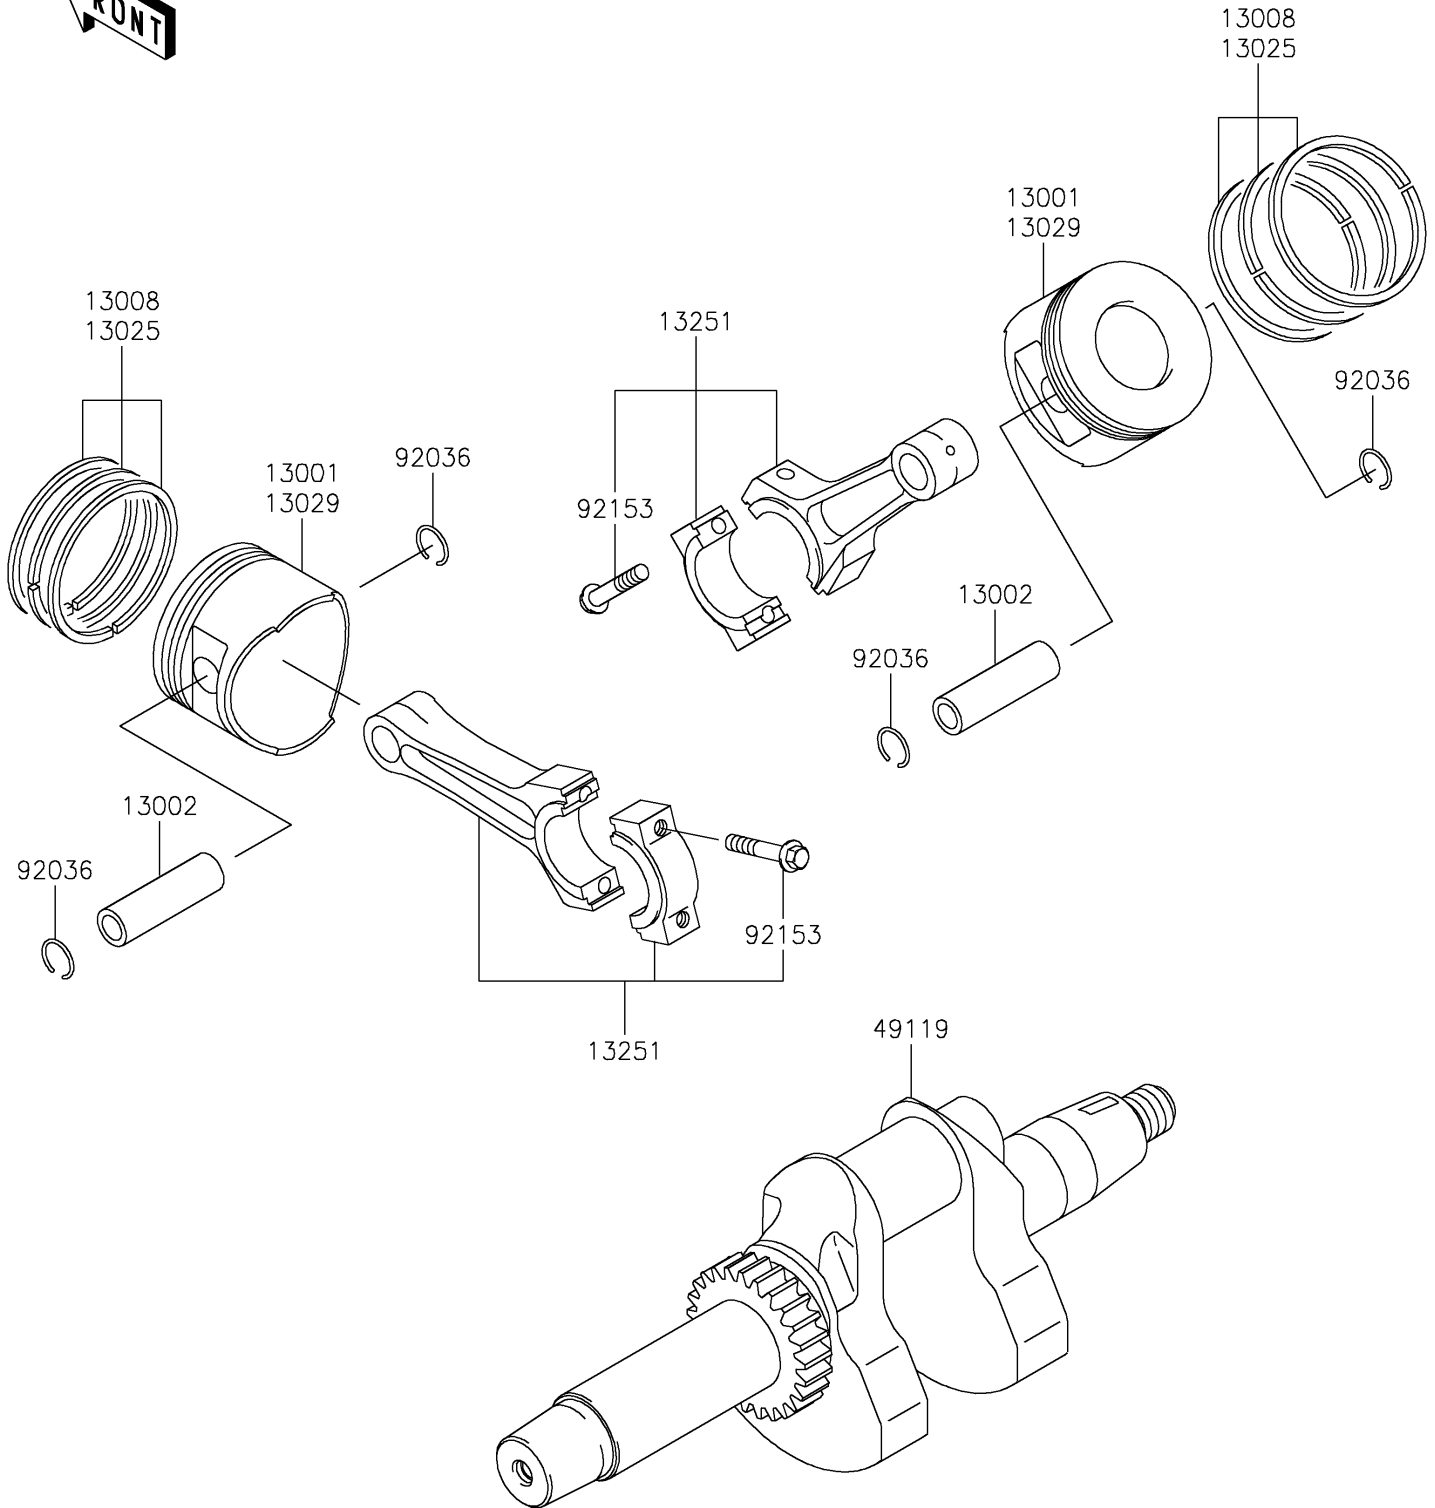

2026 MULE™ 4000

PARTS DIAGRAM

Crankshaft/Piston(s)

E1320

2026 MULE™ 4000

PARTS LIST

Crankshaft/Piston(s)

ITEM NAME	PART NUMBER	QUANTITY
PISTON-ENGINE (Ref # 13001)	13001-2210	2
PIN-PISTON (Ref # 13002)	13002-1013	2
RING-SET-PISTON,STD (Ref # 13008)	13008-6025	2
RING-SET-PISTON L,0.50 (Ref # 13025)	13025-6008	AR
PISTON-ENGINE L,0.50 (Ref # 13029)	13029-0033	AR
ROD-ASSY-CONNECTING (Ref # 13251)	13251-0737	2
CRANKSHAFT-ASSY (Ref # 49119)	49119-0015	1
RING-SNAP,PISTON PIN (Ref # 92036)	92036-021	4
BOLT,7X35.2 (Ref # 92153)	92153-2054	4