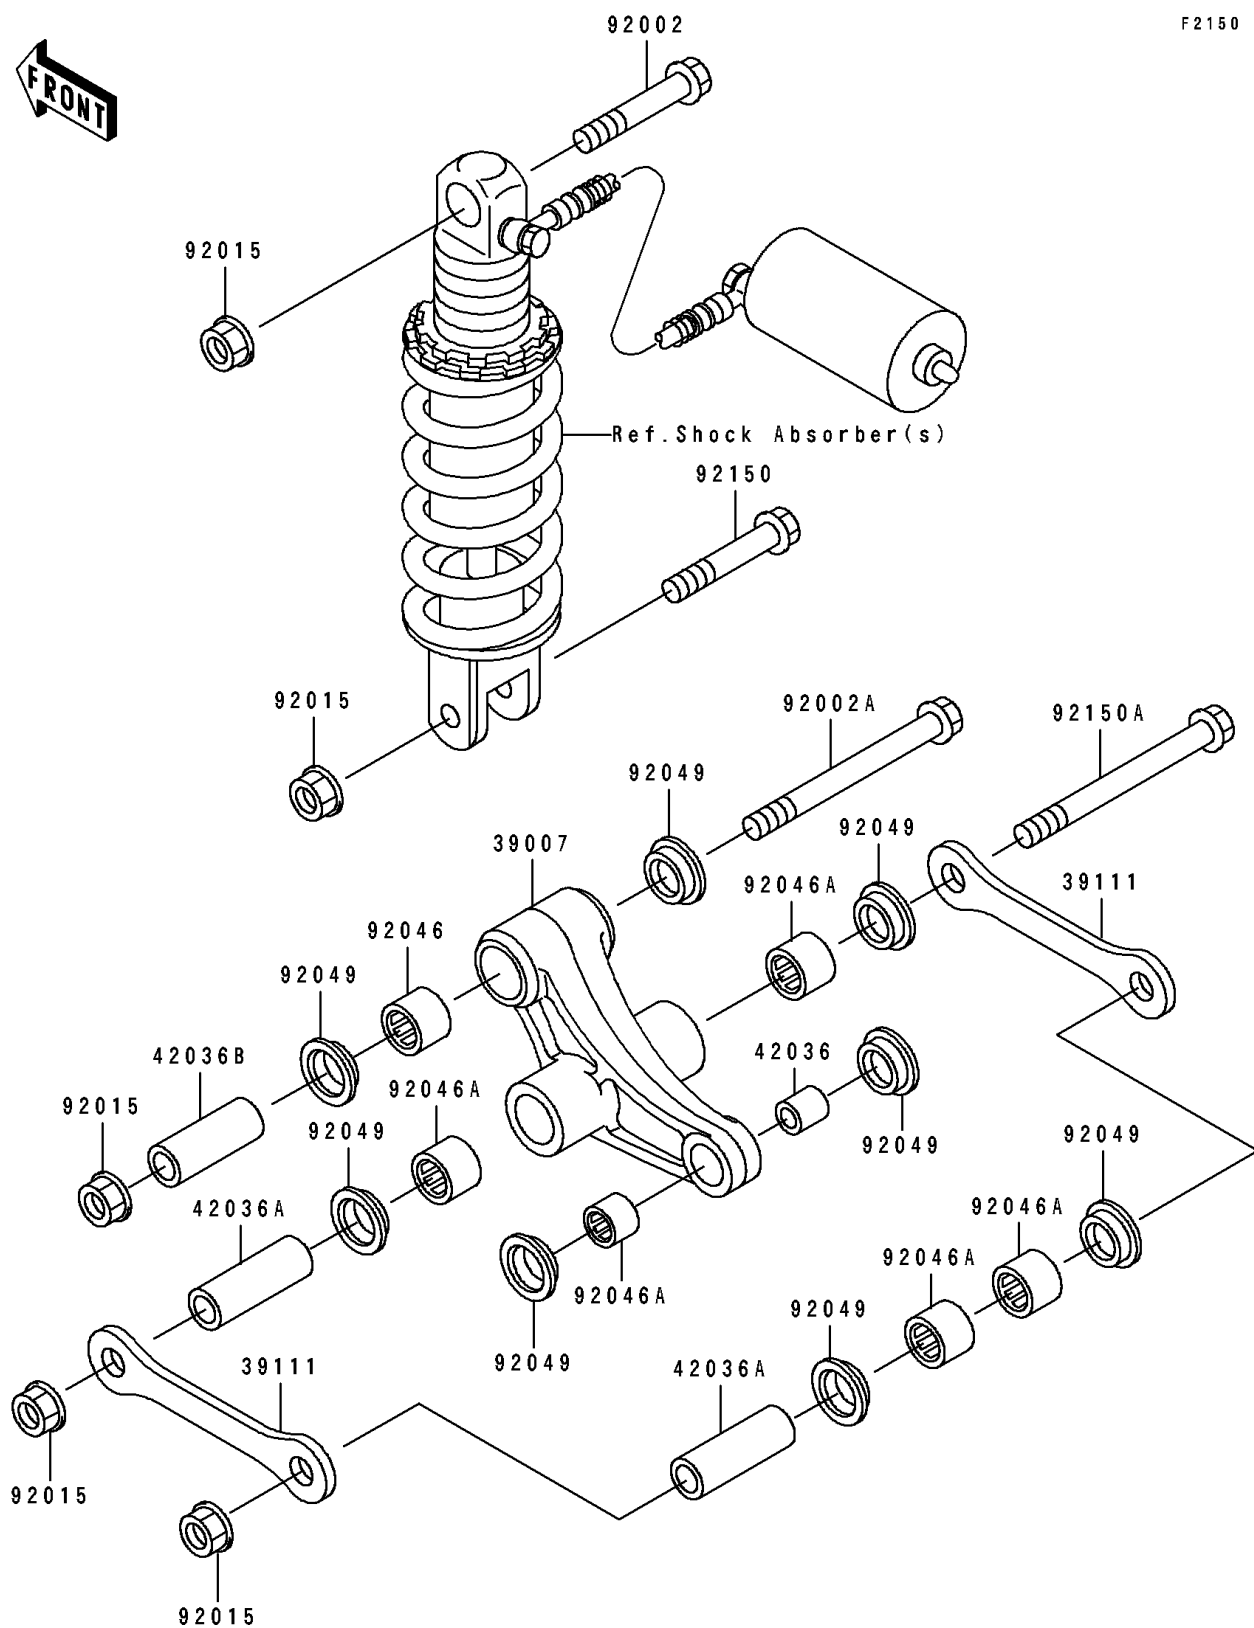

1993 Ninja[®] ZX[™]-7R

Kawasaki

Let the Good Times Roll[®]

PARTS DIAGRAM

Rear Suspension

F2150

1993 Ninja® ZX™-7R

PARTS LIST

Rear Suspension

ITEM NAME	PART NUMBER	QUANTITY
ARM-SUSP,UNI TRAK (Ref # 39007)	39007-1201	1
ROD-TIE (Ref # 39111)	39111-1121	2
SLEEVE,ARM,RR (Ref # 42036)	42036-1077	1
SLEEVE,12.1X20X88 (Ref # 42036A)	42036-1250	2
SLEEVE,12.1X20X44.5 (Ref # 42036B)	42036-1288	1
BOLT,12X55 (Ref # 92002)	92002-1130	1
BOLT,12X85 (Ref # 92002A)	92002-1255	1
NUT,FLANGED,12MM (Ref # 92015)	92015-1433	5
BEARING-NEEDLE,BM202726 (Ref # 92046)	92046-1110	1
BEARING-NEEDLE,BM202715 (Ref # 92046A)	92046-1112	5
SEAL-OIL,ARM,CNT (Ref # 92049)	92049-1109	8
BOLT,FLANGED,12X63 (Ref # 92150)	92150-1258	1
BOLT,FLANGED,12X112 (Ref # 92150A)	92150-1259	2