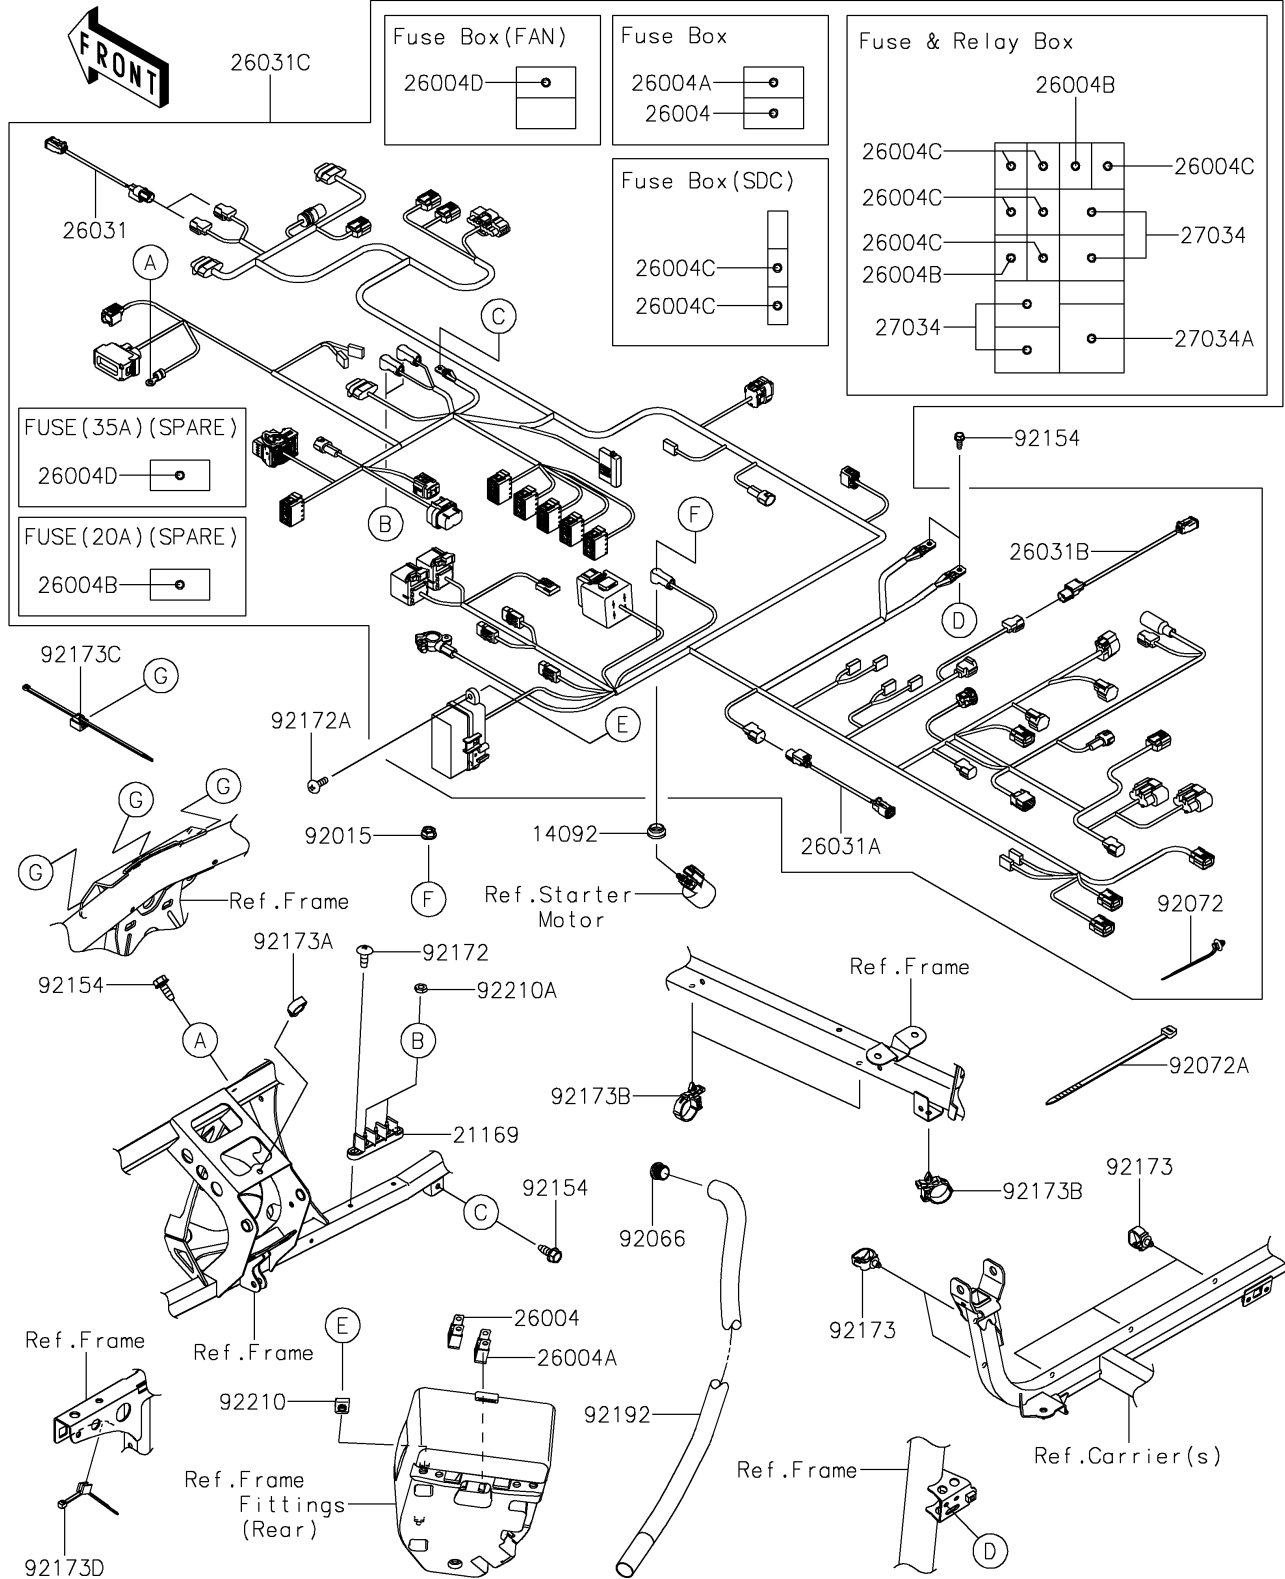

2025 Teryx KRX4 1000 eS

PARTS DIAGRAM

Chassis Electrical Equipment

F2760

2025 Teryx KRX4 1000 eS

PARTS LIST

Chassis Electrical Equipment

ITEM NAME

PART NUMBER

QUANTITY
