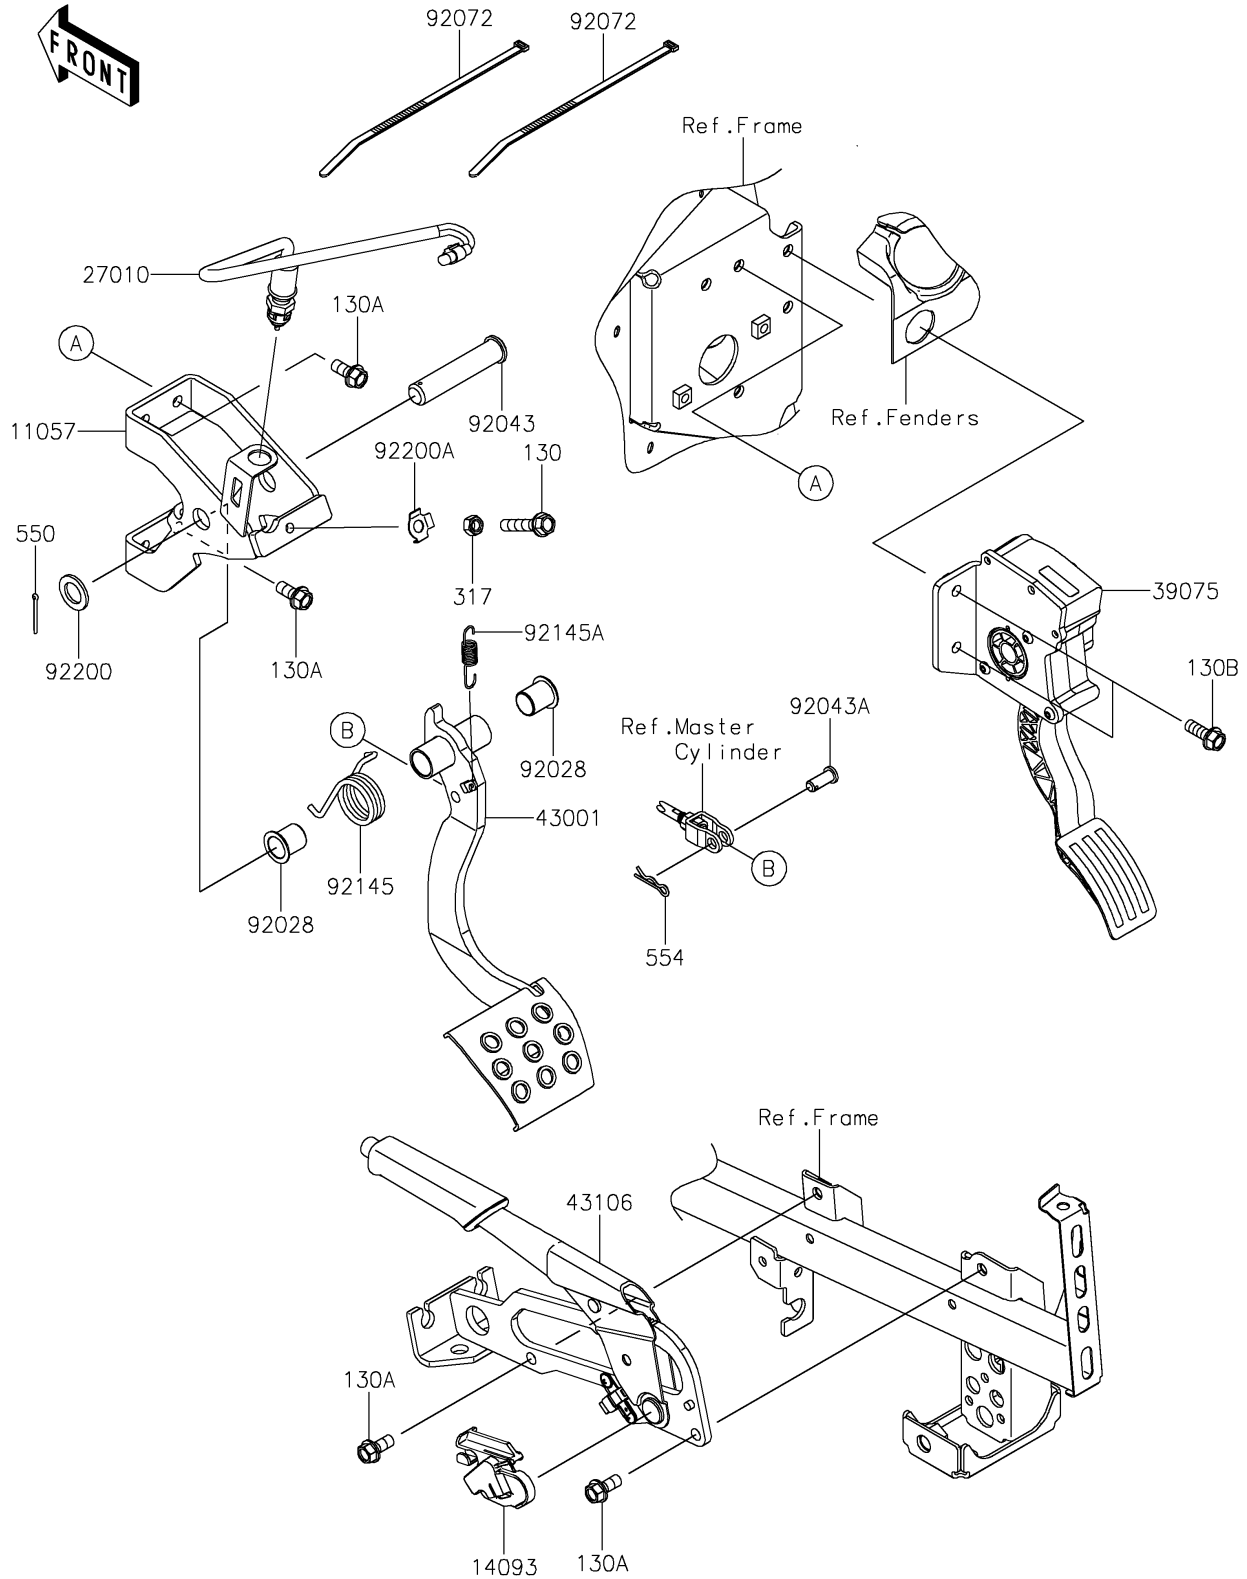

## PARTS DIAGRAM

### Brake Pedal/Throttle Lever

F2260

# 2025 Teryx KRX4 1000 eS

## PARTS LIST

Brake Pedal/Throttle Lever

**ITEM NAME**

**PART NUMBER**

**QUANTITY**

---