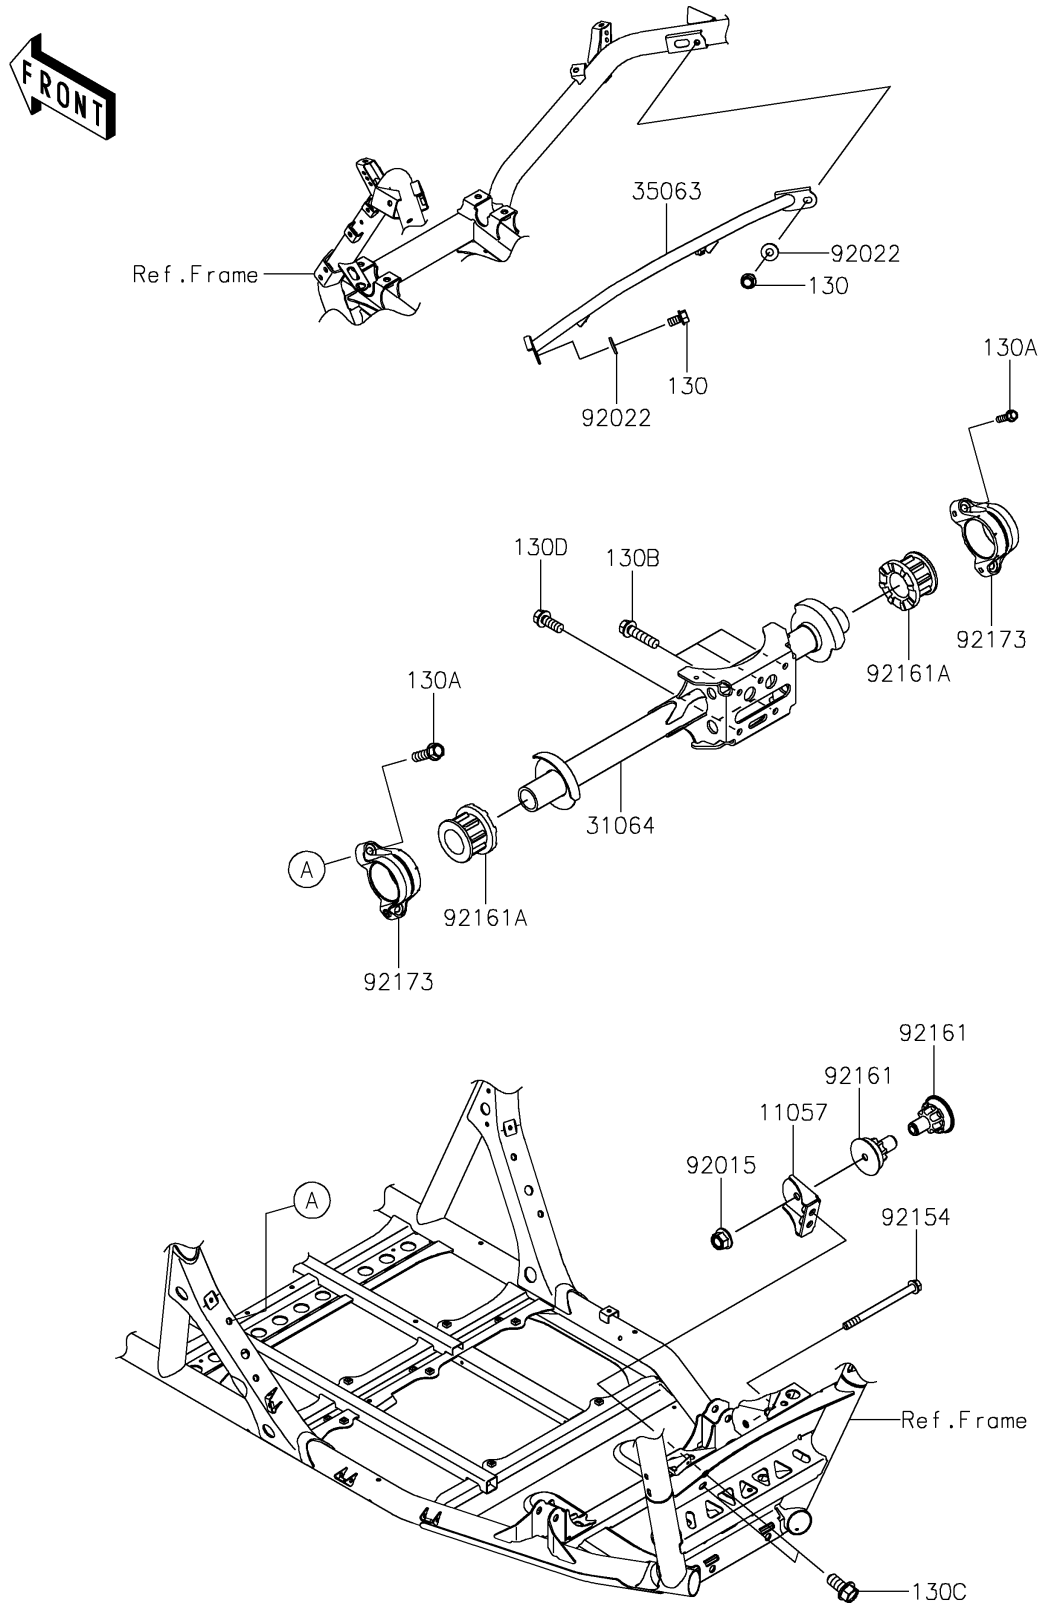

2026 TERYX® KRX4™ 1000 eS

PARTS DIAGRAM

Engine Mount

F2122

2026 TERYX® KRX4™ 1000 eS

PARTS LIST

Engine Mount

ITEM NAME	PART NUMBER	QUANTITY
BRACKET,RR (Ref # 11057)	11057-2103	1
PIPE-COMP,FR (Ref # 31064)	31064-0732	1
STAY,UPP (Ref # 35063)	35063-1606	1
NUT,LOCK,FLANGED,12MM (Ref # 92015)	92015-1433	1
WASHER,8.2X19X2 (Ref # 92022)	92022-1533	2
BOLT,FLANGED,12X160 (Ref # 92154)	92154-3916	1
DAMPER (Ref # 92161)	92161-2171	2
DAMPER (Ref # 92161A)	92161-2205	2
CLAMP (Ref # 92173)	92173-2399	2
BOLT-FLANGED,8X14 (Ref # 130)	130BA0814	2
BOLT-FLANGED,10X35 (Ref # 130A)	130CA1035	4
BOLT-FLANGED,10X40 (Ref # 130B)	130CA1040	3
BOLT-FLANGED,12X25 (Ref # 130C)	130CA1225	2
BOLT-FLANGED,10X25 (Ref # 130D)	130CB1025	2