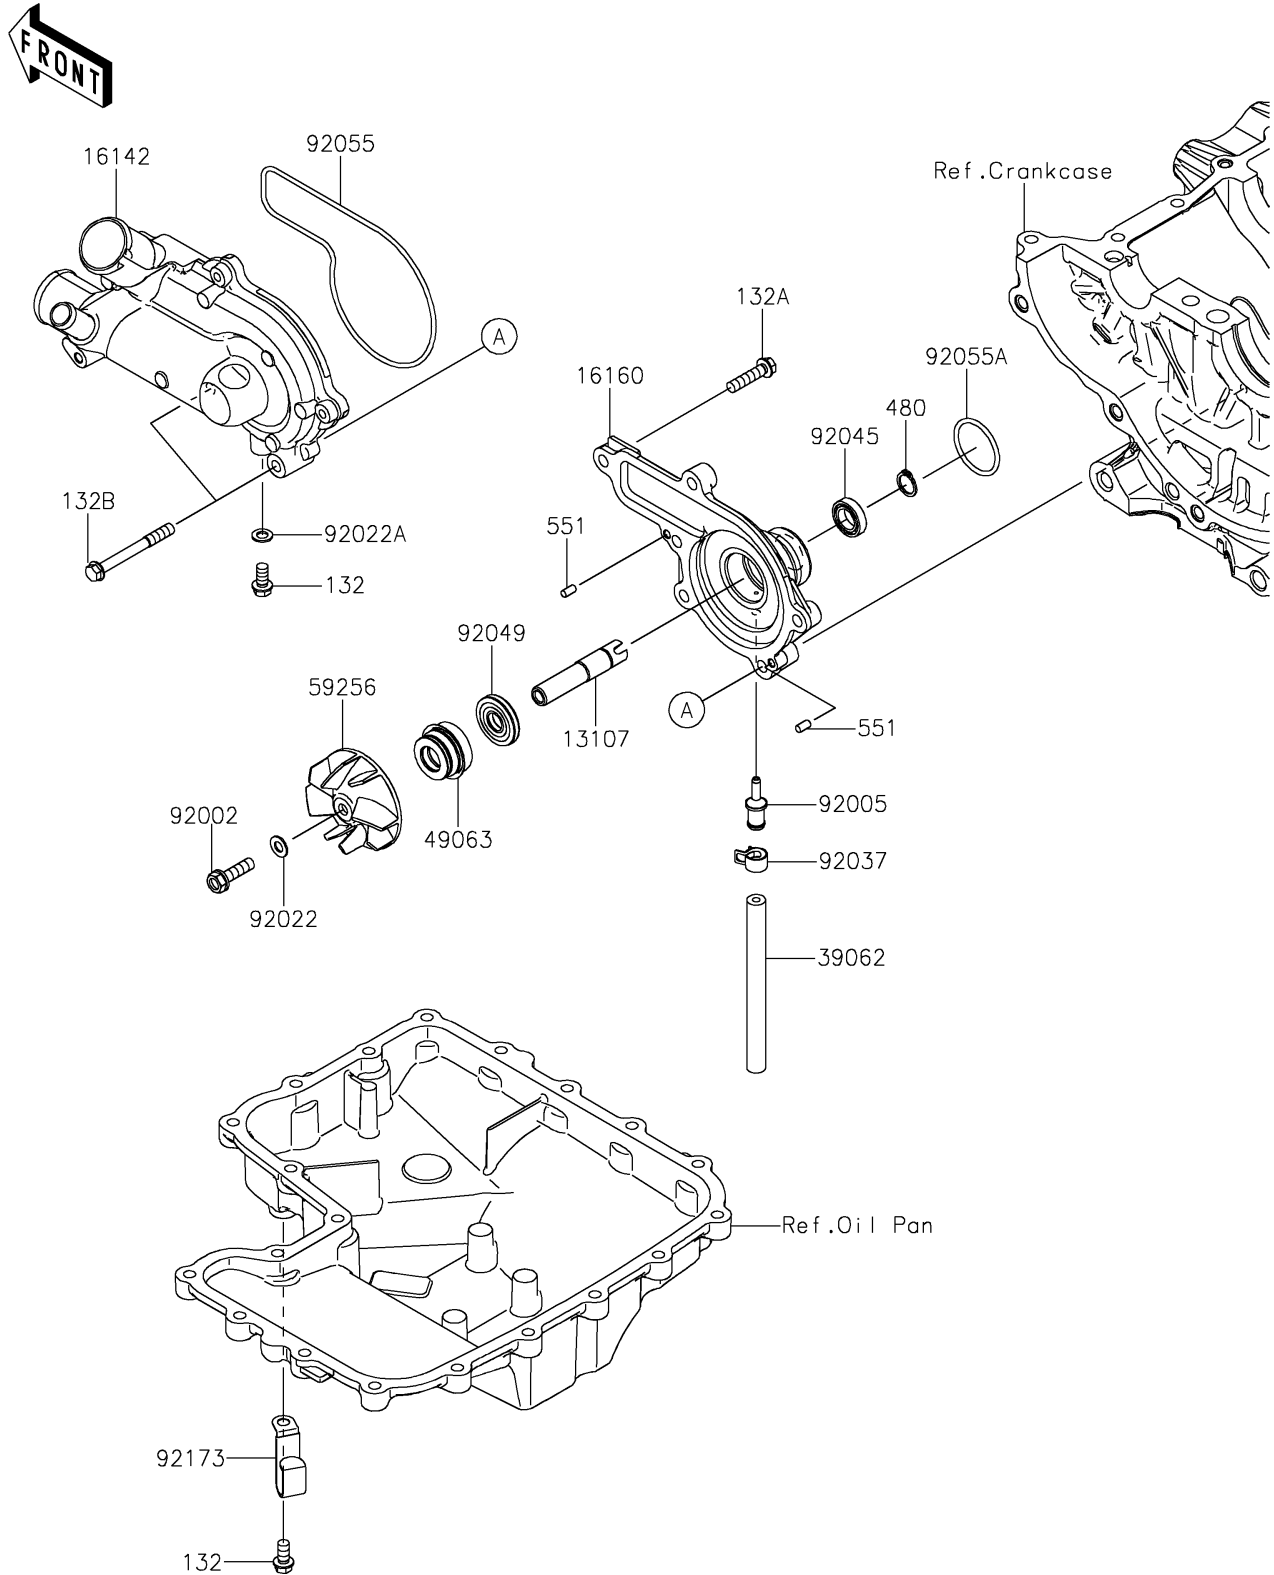

2025 Teryx KRX4 1000 eS

PARTS DIAGRAM

Water Pump

E3031

2025 Teryx KRX4 1000 eS

PARTS LIST

Water Pump

ITEM NAME

PART NUMBER

QUANTITY
