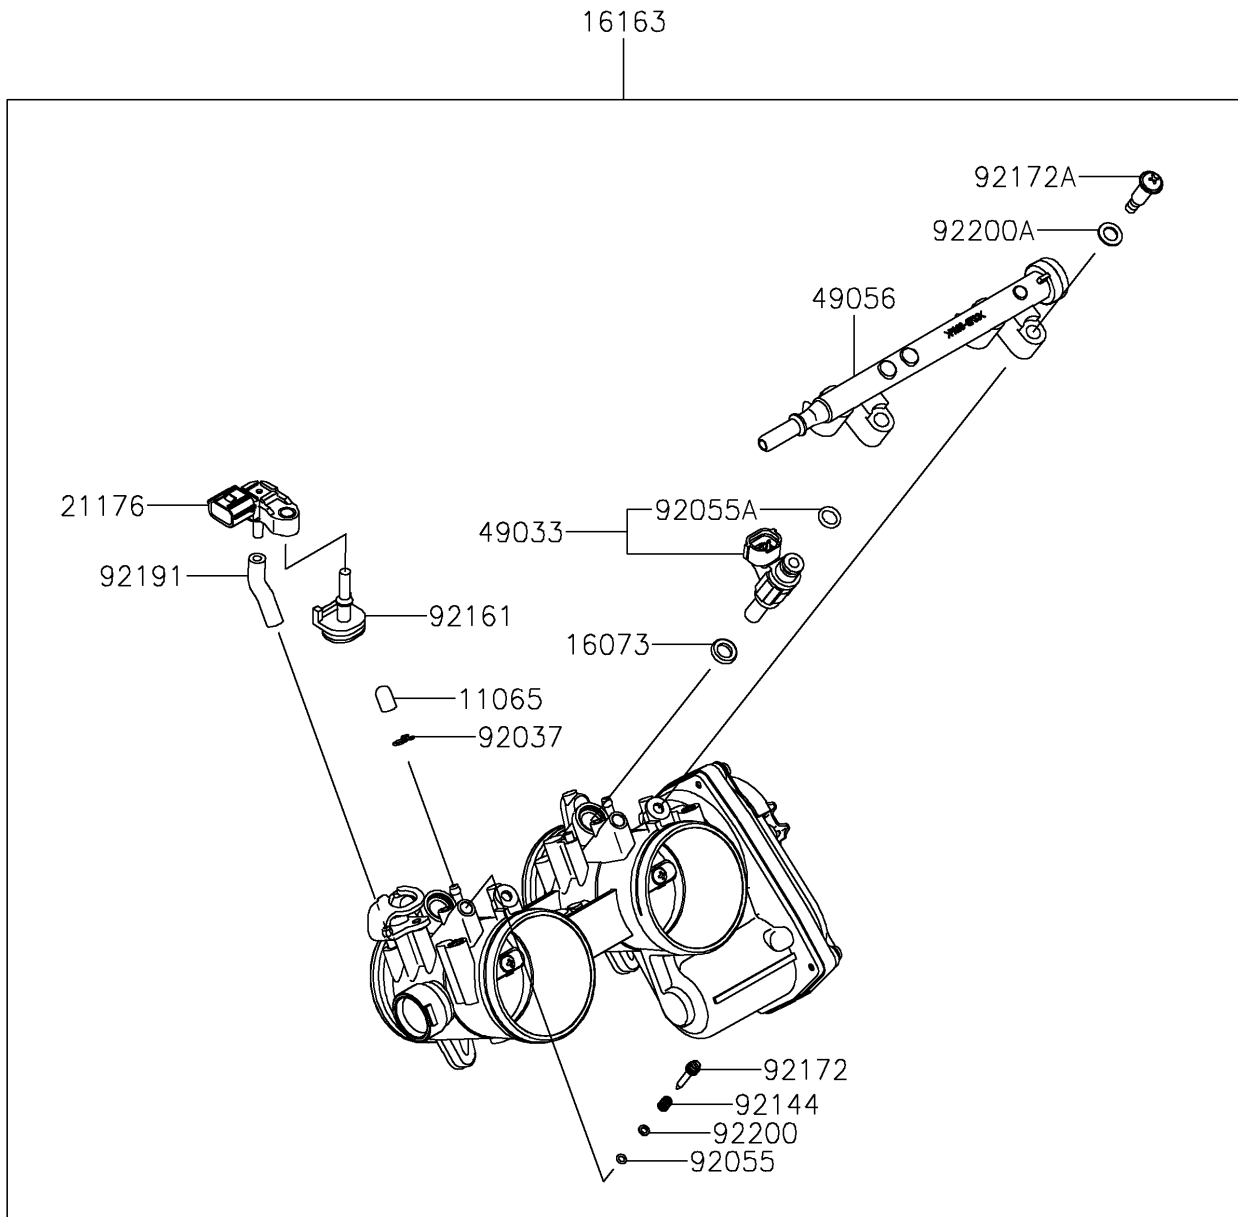

2026 TERYX® KRX4™ 1000 eS

PARTS DIAGRAM

Throttle

E1510

2026 TERYX® KRX4™ 1000 eS

PARTS LIST

Throttle

ITEM NAME	PART NUMBER	QUANTITY
CAP (Ref # 11065)	11065-0072	2
INSULATOR (Ref # 16073)	16073-0848	2
THROTTLE-ASSY (Ref # 16163)	16163-0991	1
SENSOR,PRESSURE (Ref # 21176)	21176-0906	1
NOZZLE-INJECTION (Ref # 49033)	49033-0040	2
PIPE-INJECTION (Ref # 49056)	49056-0564	1
CLAMP,TUBE (Ref # 92037)	92037-1124	2
RING-O (Ref # 92055)	92055-0840	2
RING-O,INJECTION NOZZLE (Ref # 92055A)	92055-0937	2
SPRING,THROTTLE STOP SCREW (Ref # 92144)	92144-1674	2
DAMPER (Ref # 92161)	92161-0673	1
SCREW (Ref # 92172)	92172-0156	2
SCREW,PIPE INJECTION (Ref # 92172A)	92172-0828	2
TUBE,3.2X7.4X40 (Ref # 92191)	92191-1551	1
WASHER,PILOT AIR SCREW (Ref # 92200)	92200-1564	2
WASHER (Ref # 92200A)	92200-3807	2