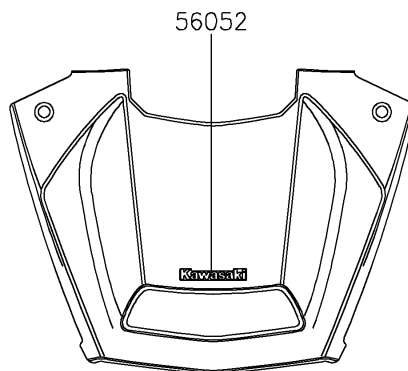

2026 Teryx KRX 1000

PARTS DIAGRAM

Decals(Gray)(ATFNN/ATFNL)

F2861C

Ref. Front Fender(s)

2026 Teryx KRX 1000

PARTS LIST

Decals(Gray)(ATFNN/ATFNL)

ITEM NAME

PART NUMBER

QUANTITY
