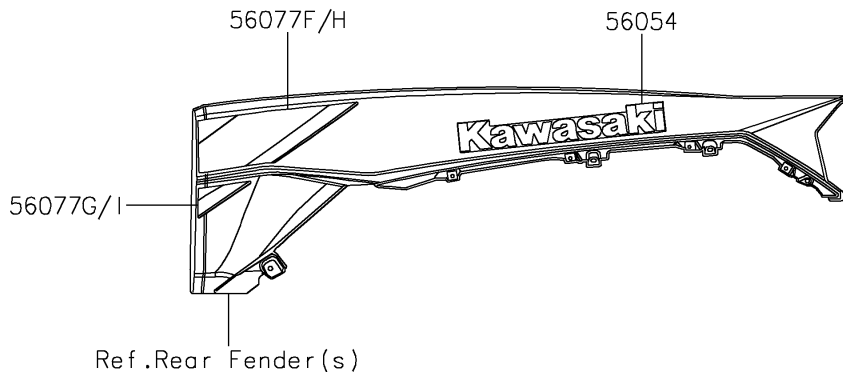

2026 Teryx KRX 1000

PARTS DIAGRAM

Decals(Gray)(ATFNN/ATFNL)

F2861C

Ref. Front Fender(s)

2026 Teryx KRX 1000

PARTS LIST

Decals(Gray)(ATFNN/ATFNL)

ITEM NAME

PART NUMBER

QUANTITY
