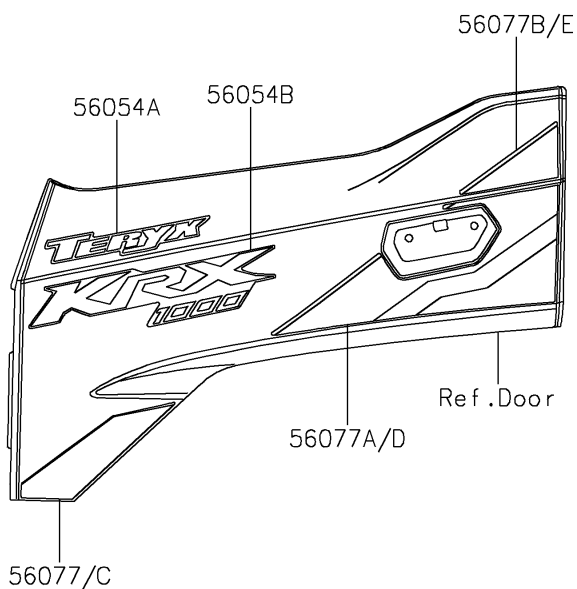

2026 Teryx KRX 1000

PARTS DIAGRAM

Decals(Gray)(ATFNN/ATFNL)

F2861C

Ref. Front Fender(s)

2026 Teryx KRX 1000

PARTS LIST

Decals(Gray)(ATFNN/ATFNL)

ITEM NAME

PART NUMBER

QUANTITY
