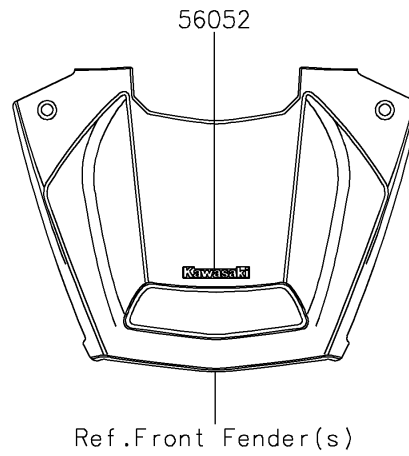

2026 TERYX KRX[®] 1000

PARTS DIAGRAM

Decals(Gray)(ATFNN/ATFNL)

F2861C

2026 TERYX KRX® 1000

PARTS LIST

Decals(Gray)(ATFNN/ATFNL)

ITEM NAME	PART NUMBER	QUANTITY
MARK,KAWASAKI (Ref # 56052)	56052-0928	1
MARK,RR FENDER,KAWASAKI (Ref # 56054)	56054-2605	2
MARK,DOOR COVER,TERYX (Ref # 56054A)	56054-4425	2
MARK,DOOR COVER,KRX1000 (Ref # 56054B)	56054-4426	2
PATTERN,DOOR COVER,LH,LWR (Ref # 56077)	56077-3847	1
PATTERN,DOOR COVER,LH,CNT (Ref # 56077A)	56077-3848	1
PATTERN,DOOR COVER,LH,UPP (Ref # 56077B)	56077-3849	1
PATTERN,DOOR COVER,RH,LWR (Ref # 56077C)	56077-3850	1
PATTERN,DOOR COVER,RH,CNT (Ref # 56077D)	56077-3851	1
PATTERN,DOOR COVER,RH,UPP (Ref # 56077E)	56077-3852	1
PATTERN,RR FENDER,LH,UPP (Ref # 56077F)	56077-3853	1
PATTERN,RR FENDER,LH,LWR (Ref # 56077G)	56077-3854	1
PATTERN,RR FENDER,RH,UPP (Ref # 56077H)	56077-3855	1
PATTERN,RR FENDER,RH,LWR (Ref # 56077I)	56077-3856	1