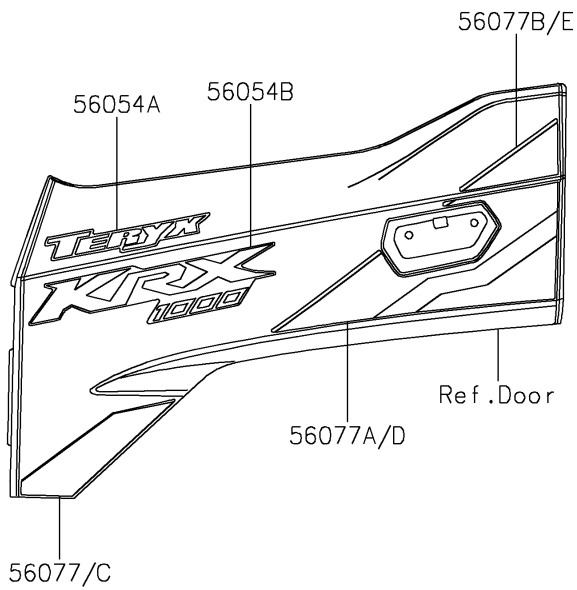

2026 TERYX KRX[®] 1000

PARTS DIAGRAM

Decals(Gray)(ATFNN/ATFNL)

F2861C

2026 TERYX KRX® 1000

PARTS LIST

Decals(Gray)(ATFNN/ATFNL)

ITEM NAME	PART NUMBER	QUANTITY
MARK,KAWASAKI (Ref # 56052)	56052-0928	1
MARK,RR FENDER,KAWASAKI (Ref # 56054)	56054-2605	2
MARK,DOOR COVER,TERYX (Ref # 56054A)	56054-4425	2
MARK,DOOR COVER,KRX1000 (Ref # 56054B)	56054-4426	2
PATTERN,DOOR COVER,LH,LWR (Ref # 56077)	56077-3847	1
PATTERN,DOOR COVER,LH,CNT (Ref # 56077A)	56077-3848	1
PATTERN,DOOR COVER,LH,UPP (Ref # 56077B)	56077-3849	1
PATTERN,DOOR COVER,RH,LWR (Ref # 56077C)	56077-3850	1
PATTERN,DOOR COVER,RH,CNT (Ref # 56077D)	56077-3851	1
PATTERN,DOOR COVER,RH,UPP (Ref # 56077E)	56077-3852	1
PATTERN,RR FENDER,LH,UPP (Ref # 56077F)	56077-3853	1
PATTERN,RR FENDER,LH,LWR (Ref # 56077G)	56077-3854	1
PATTERN,RR FENDER,RH,UPP (Ref # 56077H)	56077-3855	1
PATTERN,RR FENDER,RH,LWR (Ref # 56077I)	56077-3856	1