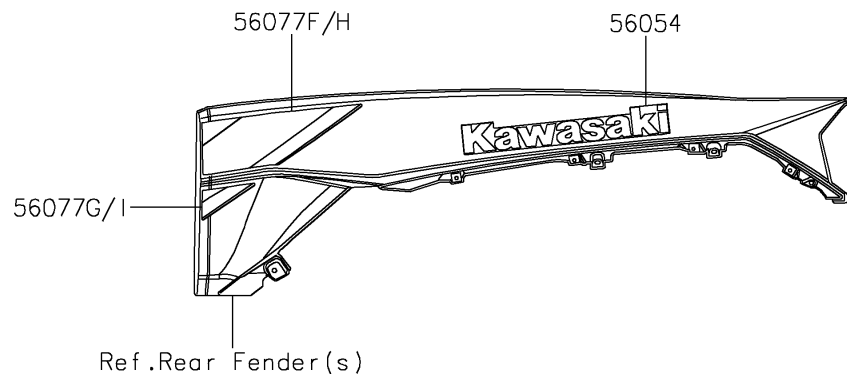

2026 TERYX KRX[®] 1000

PARTS DIAGRAM

Decals(Gray)(ATFNN/ATFNL)

F2861C

2026 TERYX KRX® 1000

PARTS LIST

Decals(Gray)(ATFNN/ATFNL)

ITEM NAME	PART NUMBER	QUANTITY
MARK,KAWASAKI (Ref # 56052)	56052-0928	1
MARK,RR FENDER,KAWASAKI (Ref # 56054)	56054-2605	2
MARK,DOOR COVER,TERYX (Ref # 56054A)	56054-4425	2
MARK,DOOR COVER,KRX1000 (Ref # 56054B)	56054-4426	2
PATTERN,DOOR COVER,LH,LWR (Ref # 56077)	56077-3847	1
PATTERN,DOOR COVER,LH,CNT (Ref # 56077A)	56077-3848	1
PATTERN,DOOR COVER,LH,UPP (Ref # 56077B)	56077-3849	1
PATTERN,DOOR COVER,RH,LWR (Ref # 56077C)	56077-3850	1
PATTERN,DOOR COVER,RH,CNT (Ref # 56077D)	56077-3851	1
PATTERN,DOOR COVER,RH,UPP (Ref # 56077E)	56077-3852	1
PATTERN,RR FENDER,LH,UPP (Ref # 56077F)	56077-3853	1
PATTERN,RR FENDER,LH,LWR (Ref # 56077G)	56077-3854	1
PATTERN,RR FENDER,RH,UPP (Ref # 56077H)	56077-3855	1
PATTERN,RR FENDER,RH,LWR (Ref # 56077I)	56077-3856	1