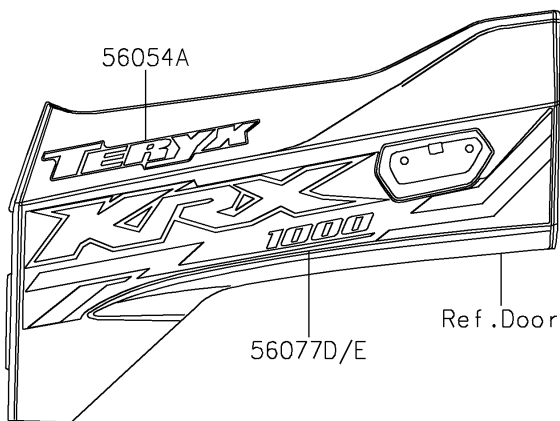

2026 Teryx KRX 1000

PARTS DIAGRAM

Decals(Gray)(ASFNN/ASFNL)

F2861

2026 Teryx KRX 1000

PARTS LIST

Decals(Gray)(ASFNN/ASFNL)

ITEM NAME

PART NUMBER

QUANTITY
