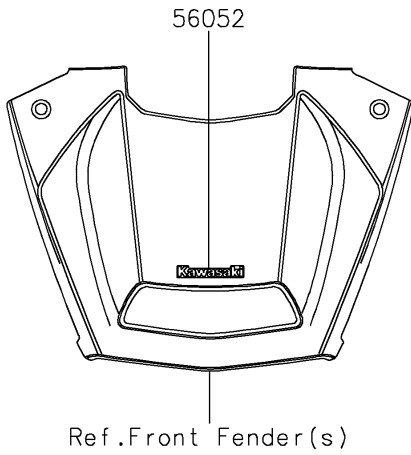

2026 Teryx KRX 1000

PARTS DIAGRAM

Decals(Gray)(ASFNN/ASFNL)

F2861

2026 Teryx KRX 1000

PARTS LIST

Decals(Gray)(ASFNN/ASFNL)

ITEM NAME

PART NUMBER

QUANTITY
