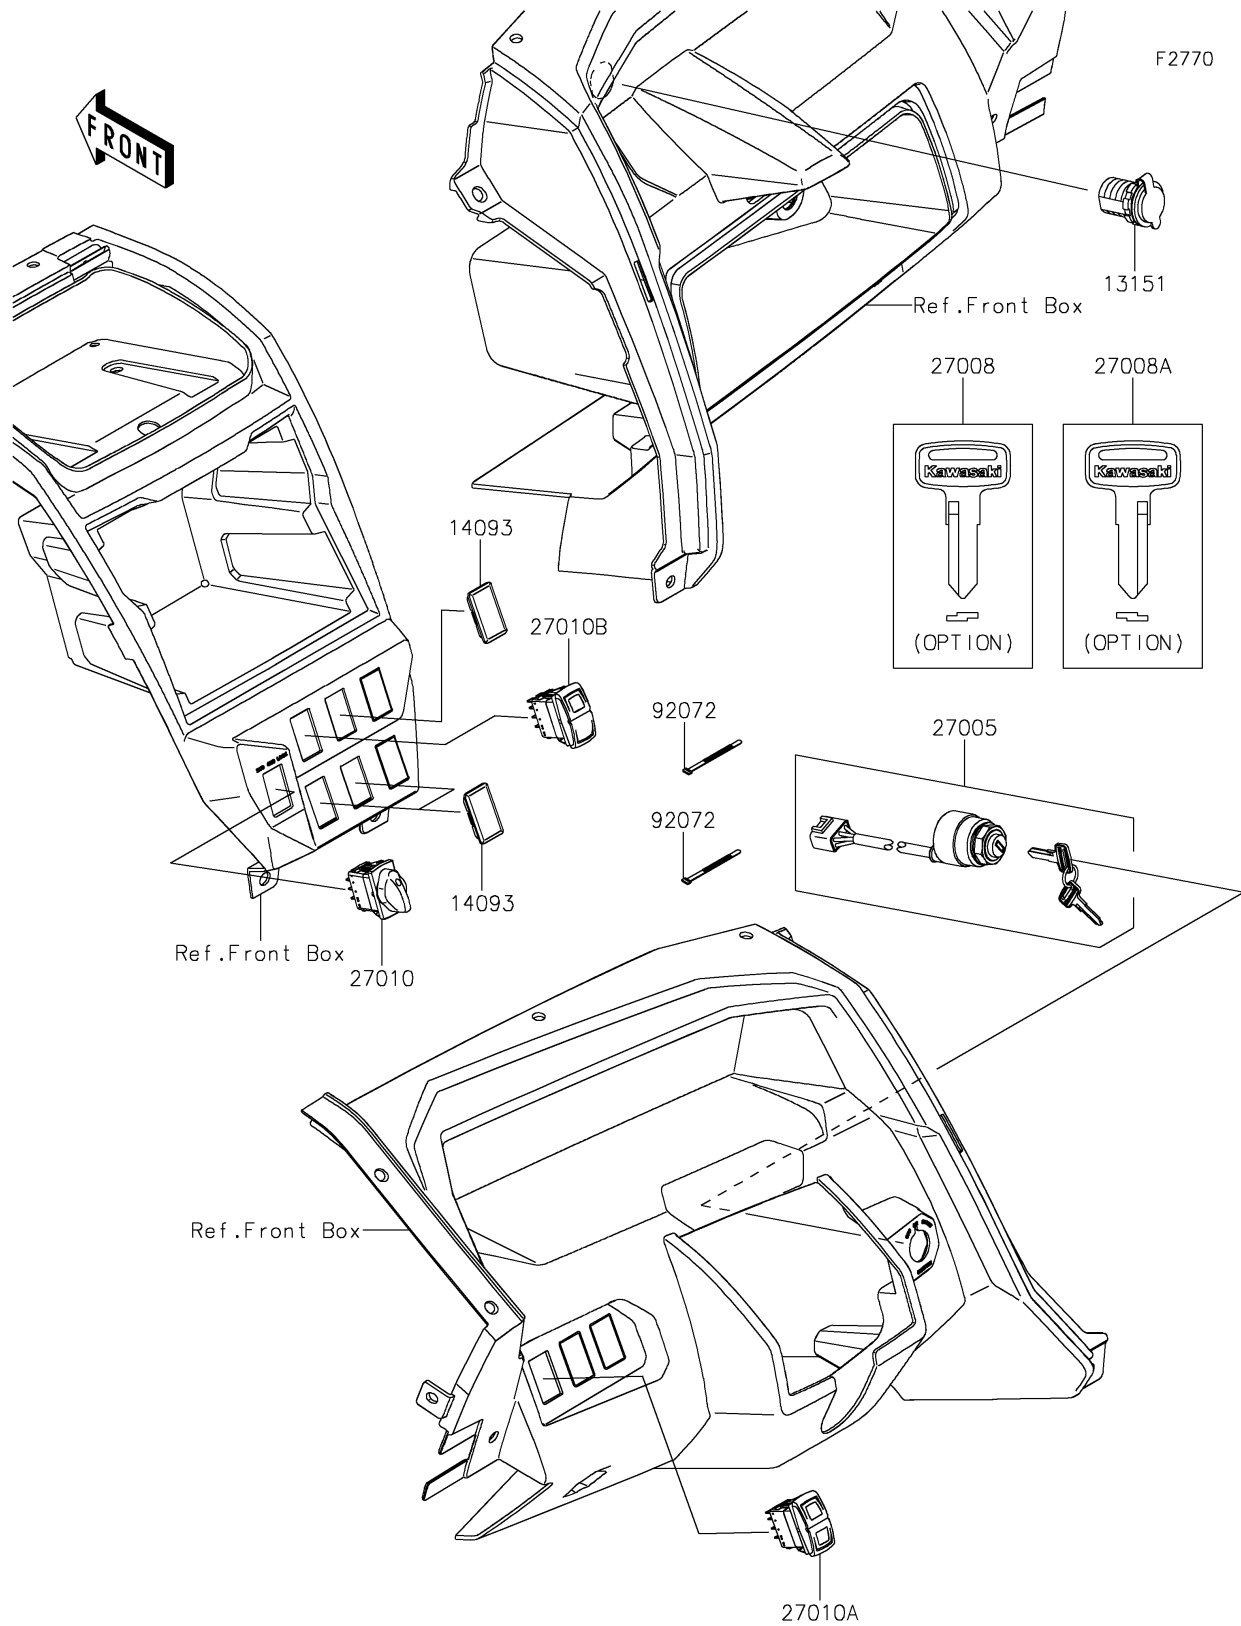

2026 Teryx KRX 1000

PARTS DIAGRAM

Ignition Switch

2026 Teryx KRX 1000

PARTS LIST

Ignition Switch

ITEM NAME

PART NUMBER

QUANTITY
