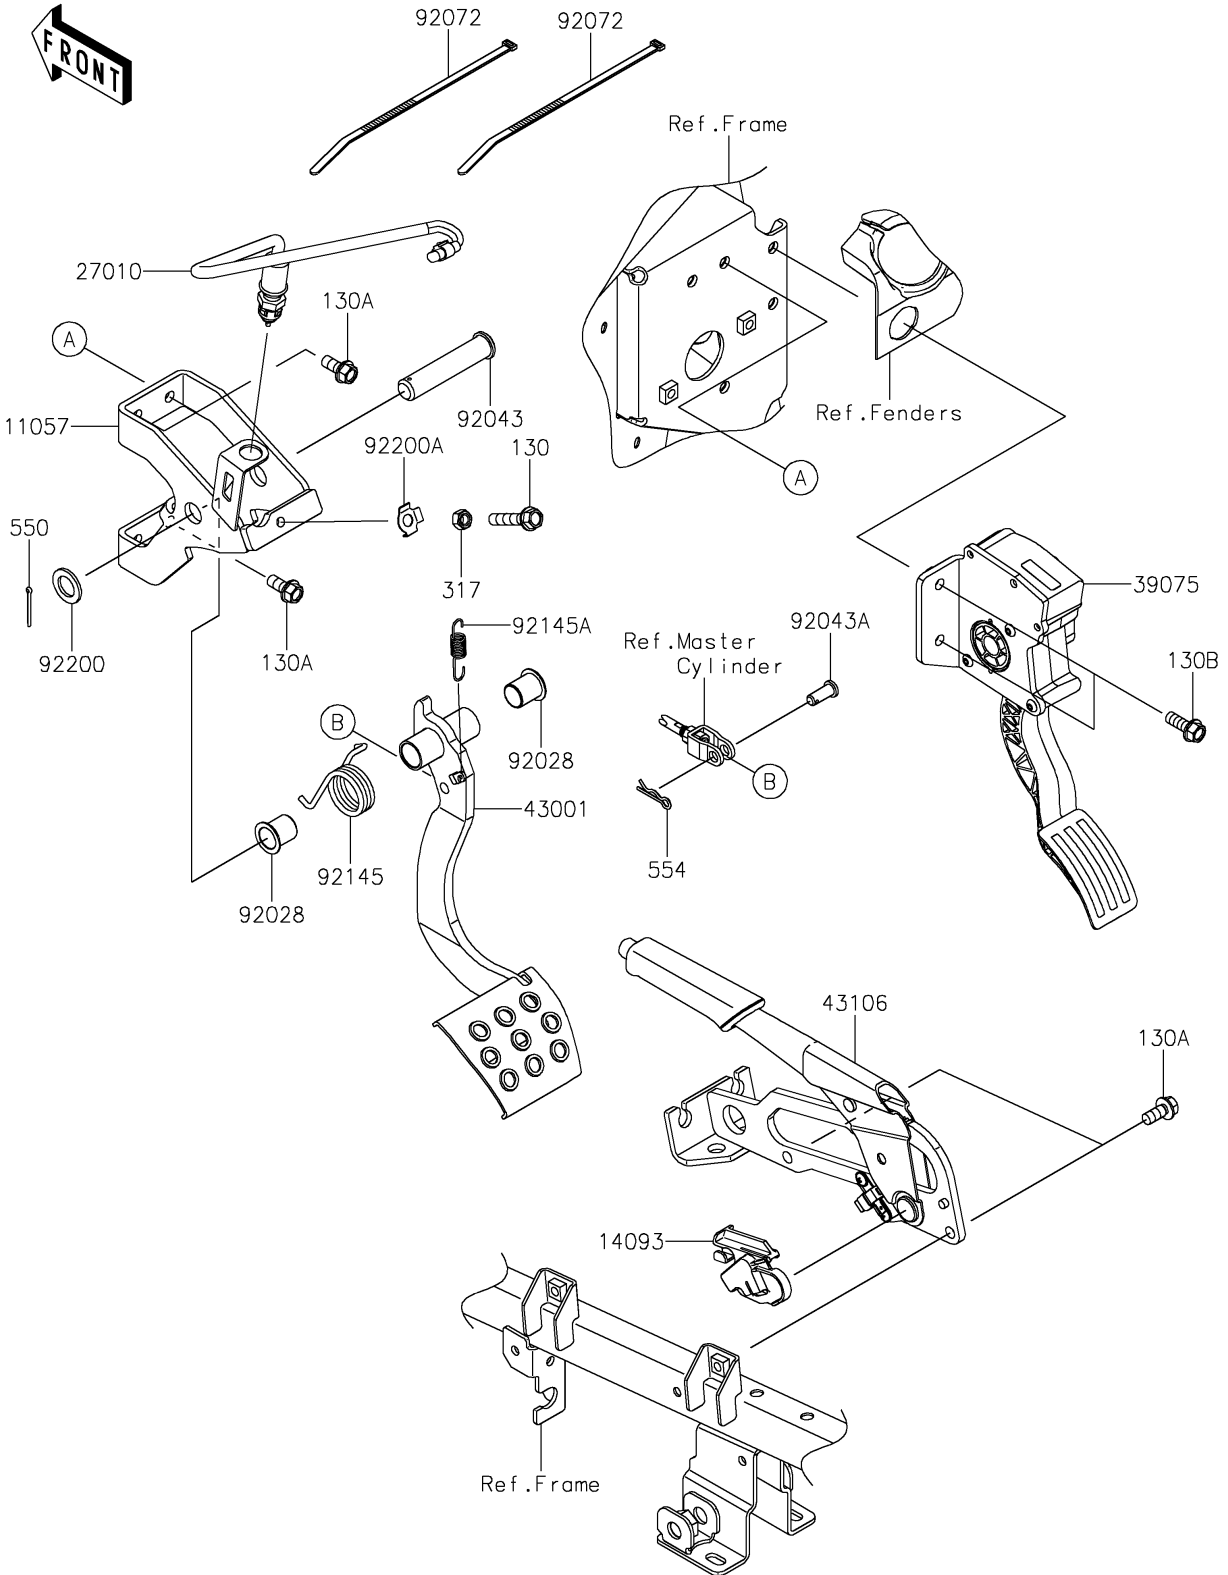

2026 Teryx KRX 1000

PARTS DIAGRAM

Brake Pedal/Throttle Lever

F2260

2026 Teryx KRX 1000

PARTS LIST

Brake Pedal/Throttle Lever

ITEM NAME

PART NUMBER

QUANTITY
