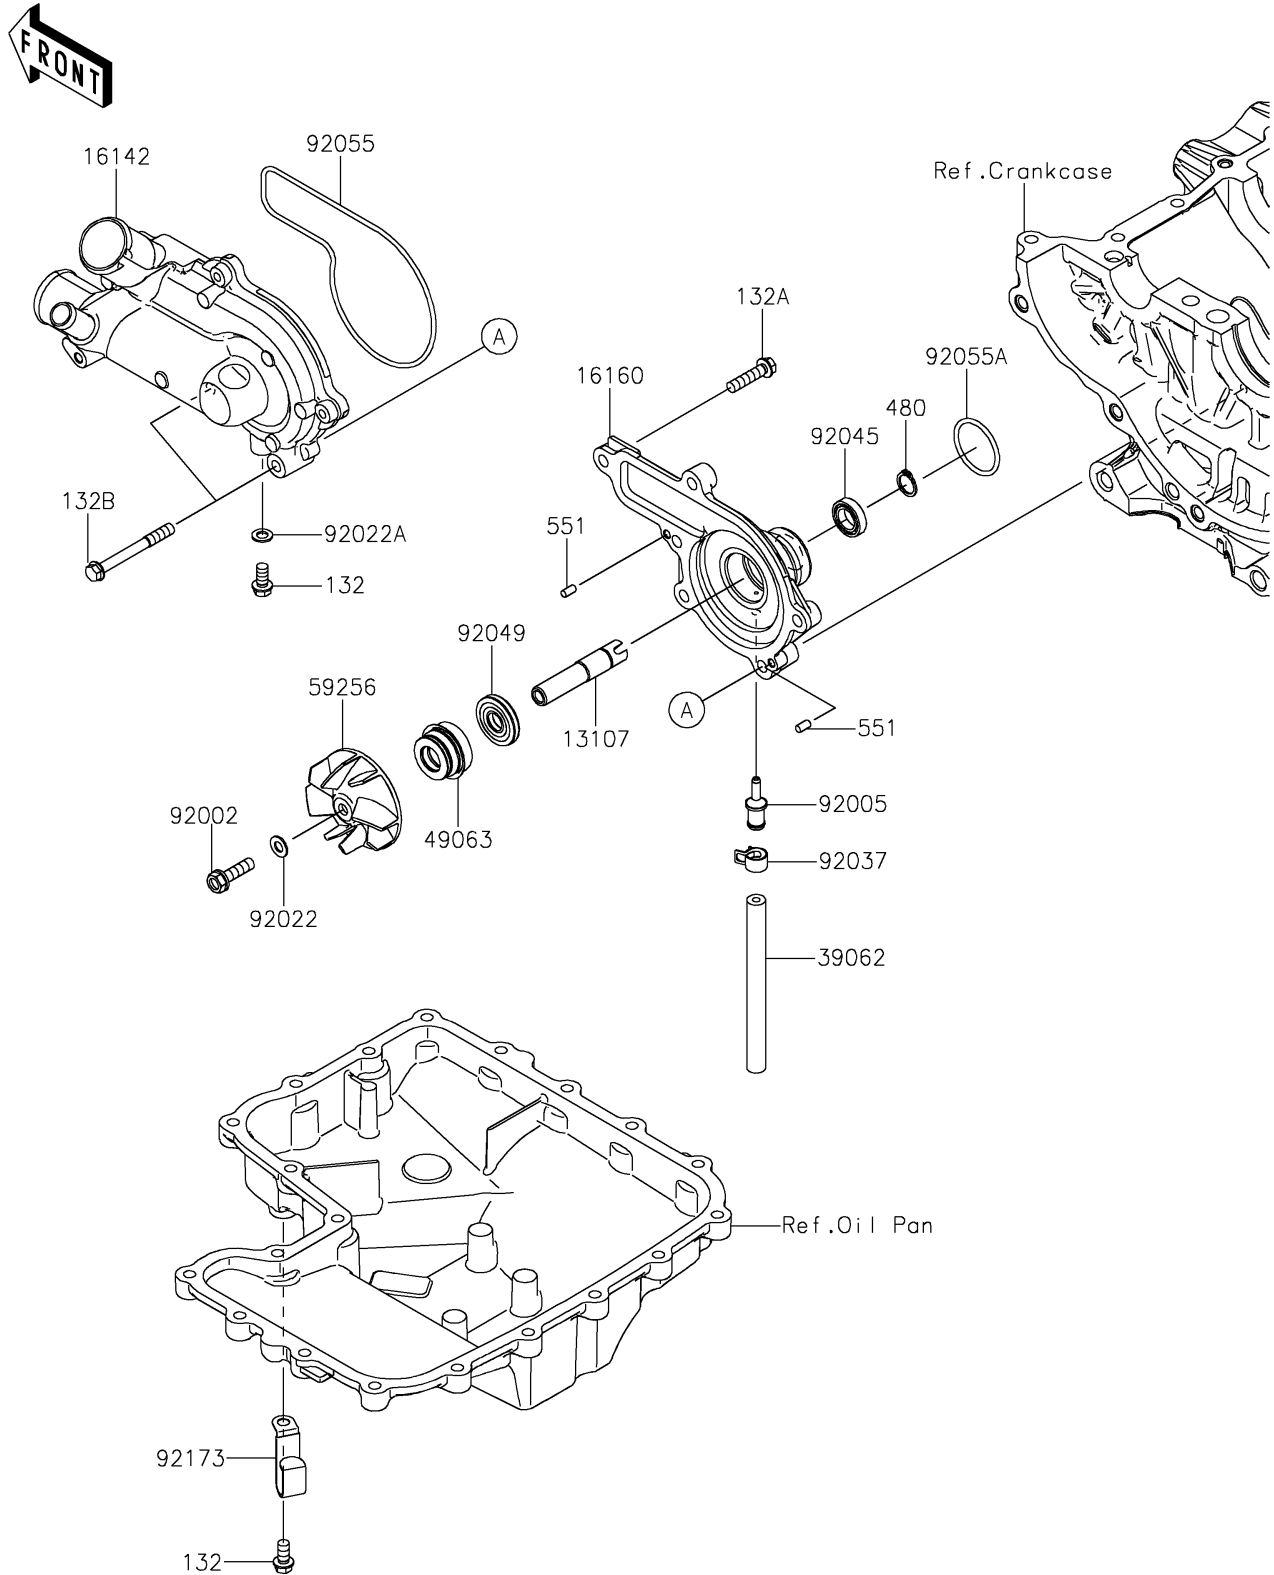

2026 TERYX KRX® 1000

PARTS DIAGRAM

Water Pump

E3031

2026 TERYX KRX® 1000

PARTS LIST

Water Pump

ITEM NAME	PART NUMBER	QUANTITY
SHAFT,WATER PUMP BODY (Ref # 13107)	13107-0894	1
COVER-PUMP,WATER (Ref # 16142)	16142-0756	1
BODY,WATER PUMP (Ref # 16160)	16160-0833	1
HOSE-COOLING,7.5X10.5X280 (Ref # 39062)	39062-1949	1
SEAL-MECHANICAL (Ref # 49063)	49063-1055	1
IMPELLER (Ref # 59256)	59256-0017	1
BOLT,6X22 (Ref # 92002)	92002-1154	1
FITTING (Ref # 92005)	92005-1482	1
WASHER,6.1X12X1 (Ref # 92022)	92022-077	1
WASHER,6.2X11X1 (Ref # 92022A)	92022-304	1
CLAMP (Ref # 92037)	92037-2113	1
BEARING-BALL,6801 (Ref # 92045)	92045-0971	1
SEAL-OIL (Ref # 92049)	92049-0778	1
RING-O,WATER PUMP COVER (Ref # 92055)	92055-0921	1
RING-O,28.7X2.4 (Ref # 92055A)	92055-0922	1
CLAMP (Ref # 92173)	92173-2336	1
BOLT-FLANGED-SMALL,6X12 (Ref # 132)	132BA0612	2
BOLT-FLANGED-SMALL,6X25 (Ref # 132A)	132BA0625	4
BOLT-FLANGED-SMALL,6X55 (Ref # 132B)	132BA0655	2
CIRCLIP-TYPE-C,12MM (Ref # 480)	480J1200	1
PIN-DOWEL,4X8 (Ref # 551)	551A0408	2