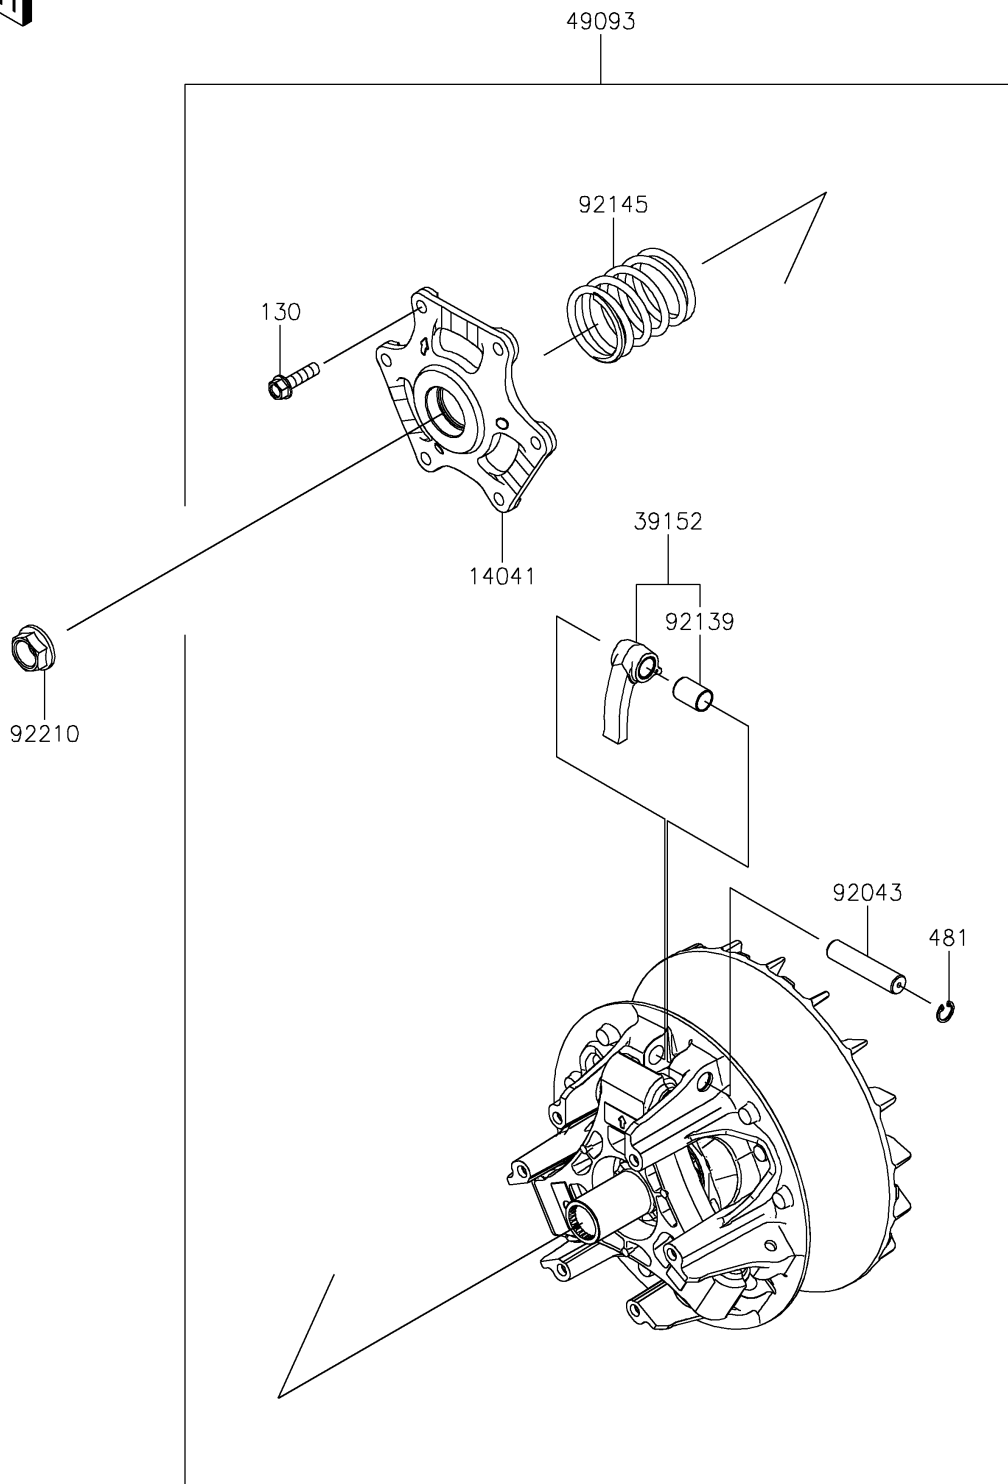

## PARTS DIAGRAM

### Drive Converter

**Kawasaki**

Let the Good Times Roll®

E1391

## PARTS LIST

### Drive Converter

ITEM NAME	PART NUMBER	QUANTITY
COVER-COMP (Ref # 14041)	14041-0647	1
WEIGHT-RAMP (Ref # 39152)	39152-0108	3
CONVERTER-ASSY-DRIVE (Ref # 49093)	49093-0117	1
PIN (Ref # 92043)	92043-1811	3
BUSHING (Ref # 92139)	92139-0933	3
SPRING (Ref # 92145)	92145-1855	1
NUT,20MM (Ref # 92210)	92210-1753	1
BOLT-FLANGED,8X30 (Ref # 130)	130CA0830	6
CIRCLIP-TYPE-C (Ref # 481)	481J1400	3