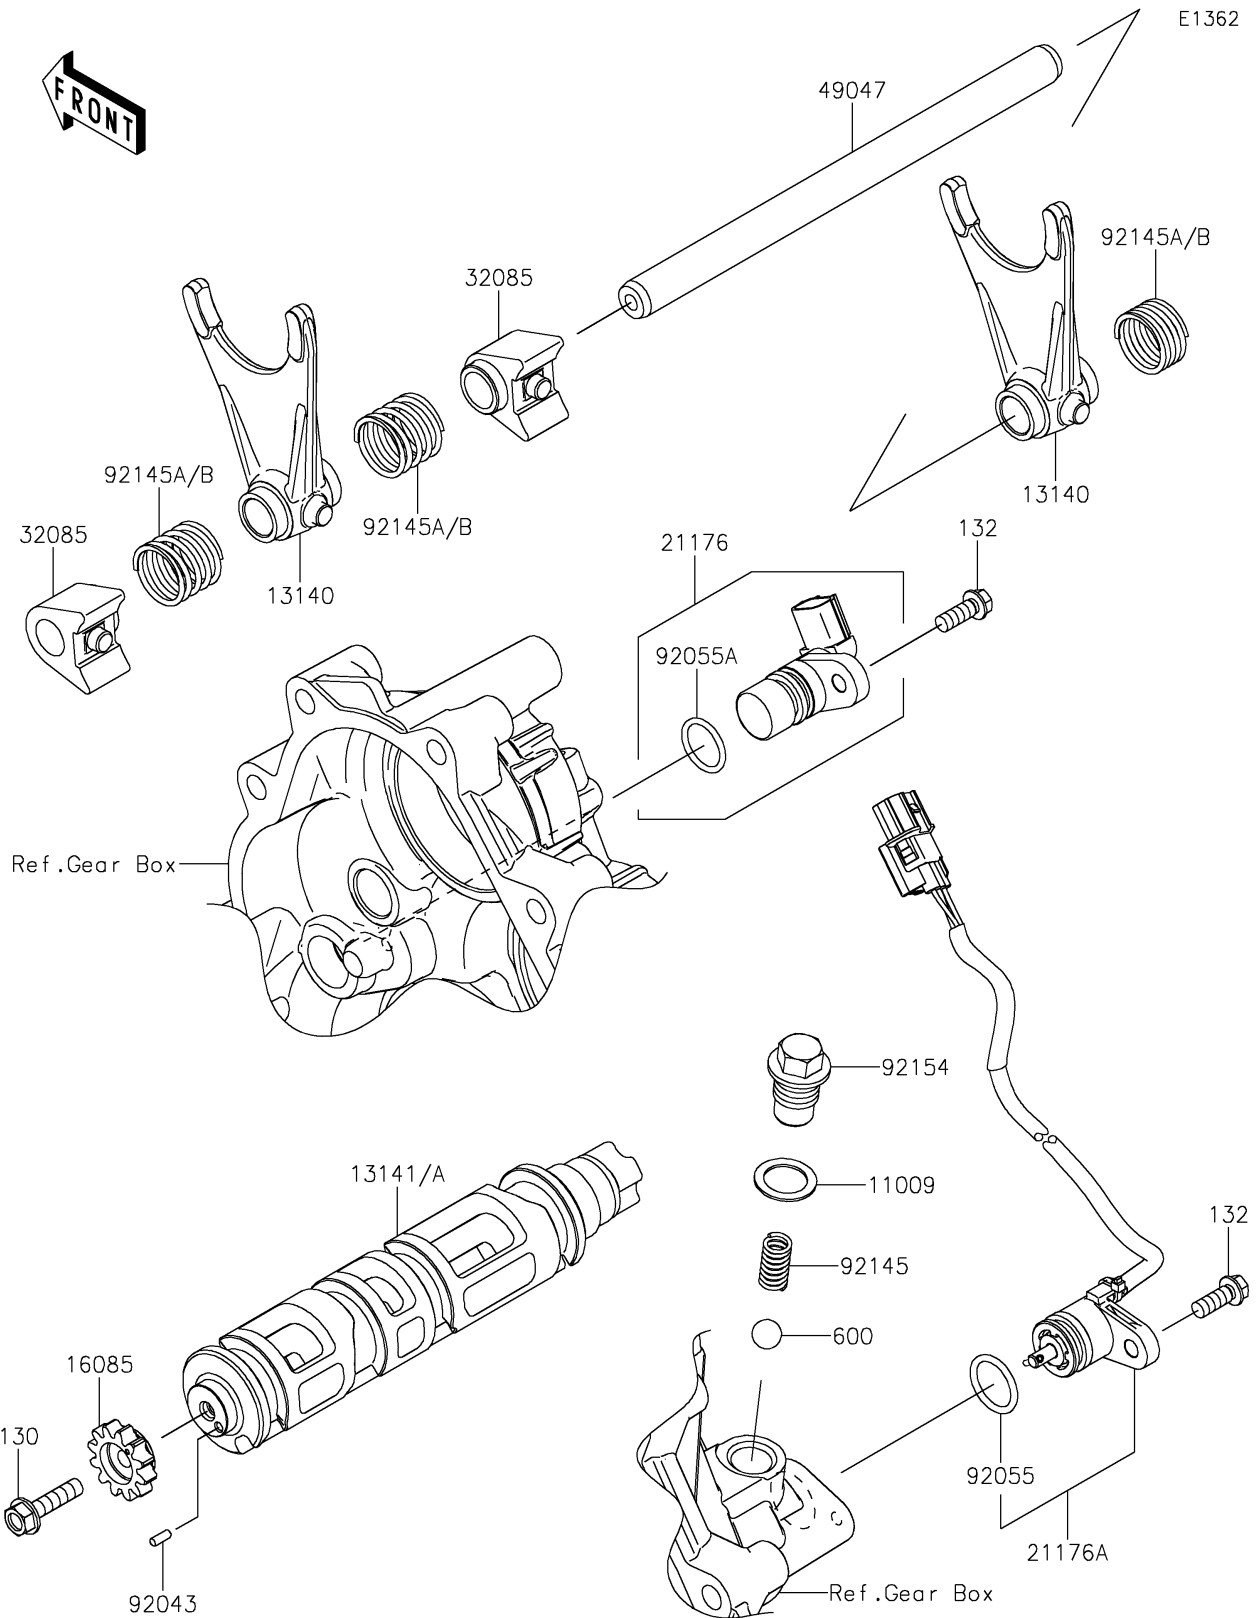

# 2026 Teryx KRX 1000

## PARTS DIAGRAM

### Gear Change Drum/Shift Fork(s)

## PARTS LIST

Gear Change Drum/Shift Fork(s)

**ITEM NAME**

**PART NUMBER**

**QUANTITY**

---