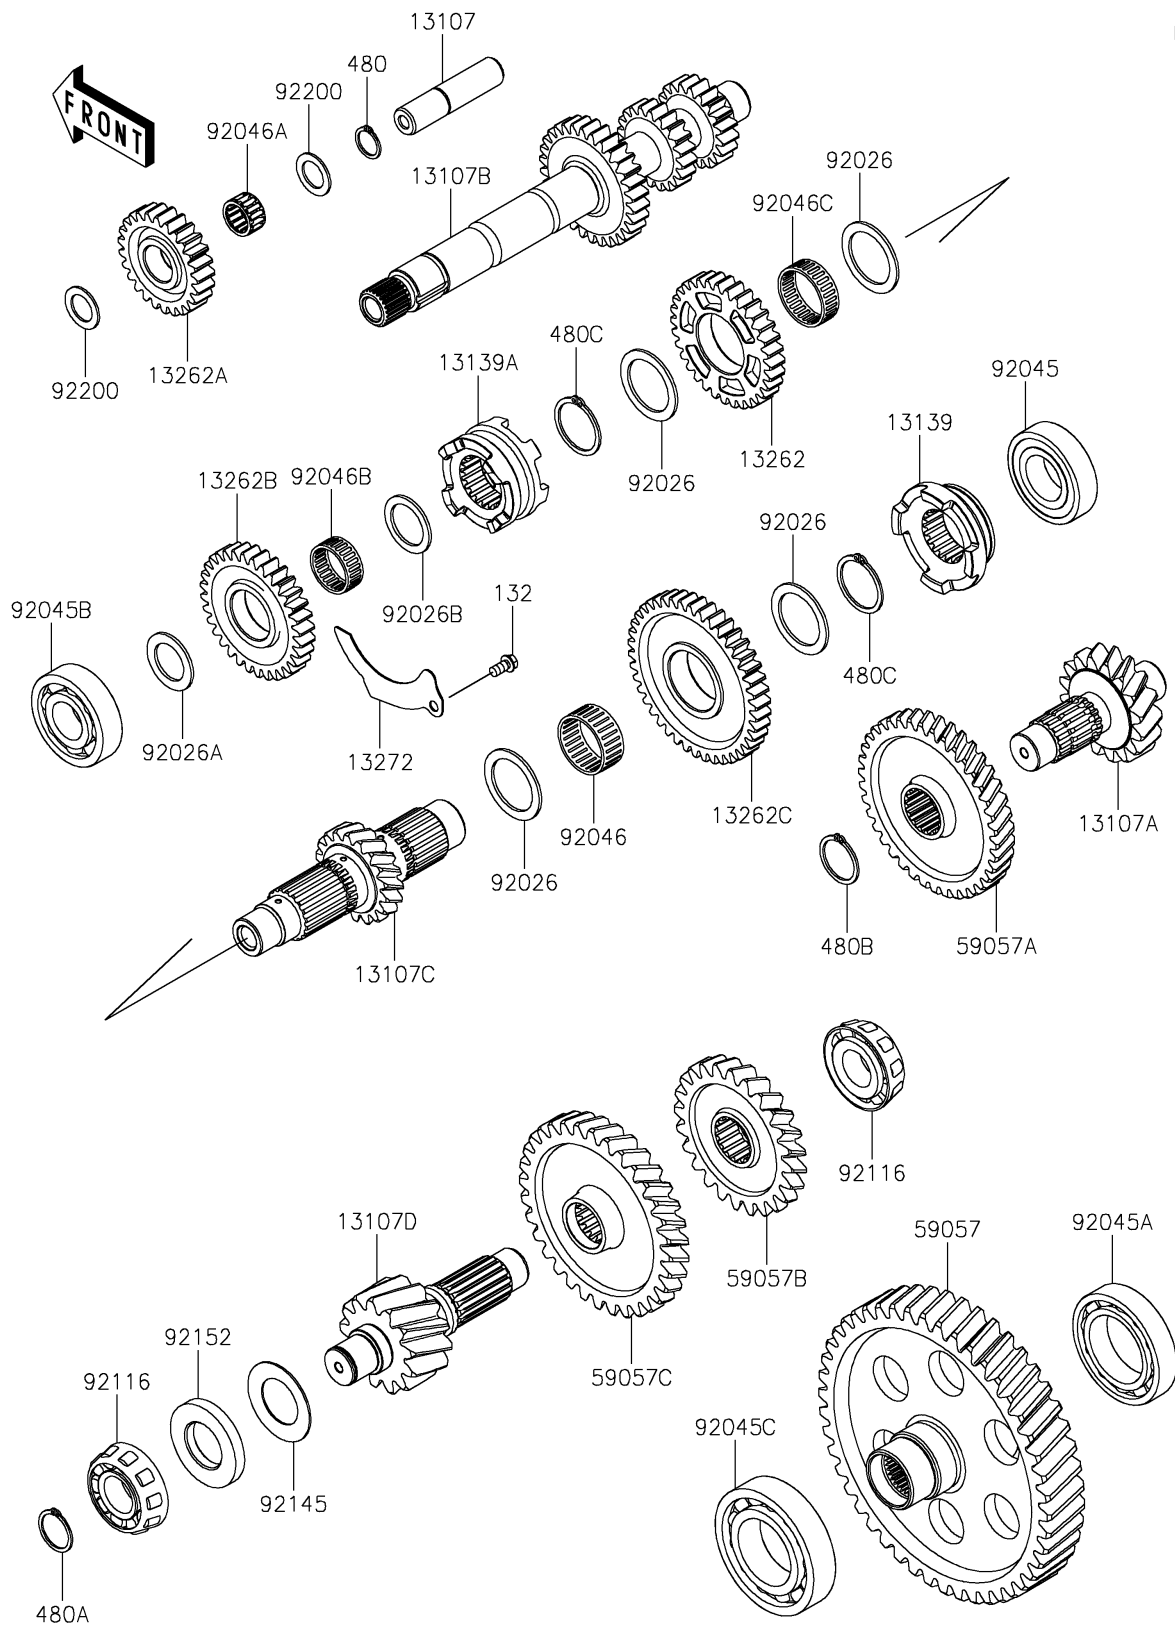

2026 TERYX KRX[®] 1000

PARTS DIAGRAM

Transmission

E1361

2026 TERYX KRX® 1000

PARTS LIST

Transmission

ITEM NAME	PART NUMBER	QUANTITY
SHAFT,REVERSE IDLER (Ref # 13107)	13107-0879	1
SHAFT,3RD,16T (Ref # 13107A)	13107-0900	1
SHAFT,INPUT (Ref # 13107B)	13107-0931	1
SHAFT,2ND,18T (Ref # 13107C)	13107-0932	1
SHAFT,4TH,13T (Ref # 13107D)	13107-0937	1
SHIFTER,LOW,19T (Ref # 13139)	13139-0030	1
SHIFTER,HIGH&REV,19T (Ref # 13139A)	13139-0037	1
GEAR,REV,32T (Ref # 13262)	13262-1364	1
GEAR,REVERSE IDLER,25T (Ref # 13262A)	13262-1567	1
GEAR,HIGH,32T (Ref # 13262B)	13262-1568	1
GEAR,LOW,42T (Ref # 13262C)	13262-1569	1
PLATE,OIL (Ref # 13272)	13272-2570	1
GEAR-HELICAL,46T (Ref # 59057)	59057-0029	1
GEAR-HELICAL,38T (Ref # 59057A)	59057-0031	1
GEAR-HELICAL,24T (Ref # 59057B)	59057-0037	1
GEAR-HELICAL,32T (Ref # 59057C)	59057-0038	1
SPACER,35.2X47X2 (Ref # 92026)	92026-0765	4
SPACER,25.2X38X2 (Ref # 92026A)	92026-0856	1
SPACER,28X38X2 (Ref # 92026B)	92026-1299	1
BEARING-BALL,6206Z (Ref # 92045)	92045-0902	1
BEARING-BALL,6009 (Ref # 92045A)	92045-0903	1
BEARING-BALL,6305ZUR3 (Ref # 92045B)	92045-0926	1
BEARING-BALL,TMB209 (Ref # 92045C)	92045-0935	1
BEARING-NEEDLE,35X40X17 (Ref # 92046)	92046-0611	1
BEARING-NEEDLE (Ref # 92046A)	92046-0634	1
BEARING-NEEDLE (Ref # 92046B)	92046-0635	1
BEARING-NEEDLE (Ref # 92046C)	92046-0636	1
BEARING-ROLLER,HC30305JRLFT (Ref # 92116)	92116-0012	2
SPRING (Ref # 92145)	92145-1837	1

2026 TERYX KRX[®] 1000

PARTS LIST

Transmission

ITEM NAME	PART NUMBER	QUANTITY
COLLAR (Ref # 92152)	92152-2526	1
WASHER,18.2X28X1.5 (Ref # 92200)	92200-0716	2
BOLT-FLANGED-SMALL,6X12 (Ref # 132)	132BA0612	1
CIRCLIP-TYPE-C,18MM (Ref # 480)	480J1800	1
CIRCLIP-TYPE-C,25MM (Ref # 480A)	480J2500	1
CIRCLIP (Ref # 480B)	480J2900	1
CIRCLIP (Ref # 480C)	480J3500	2