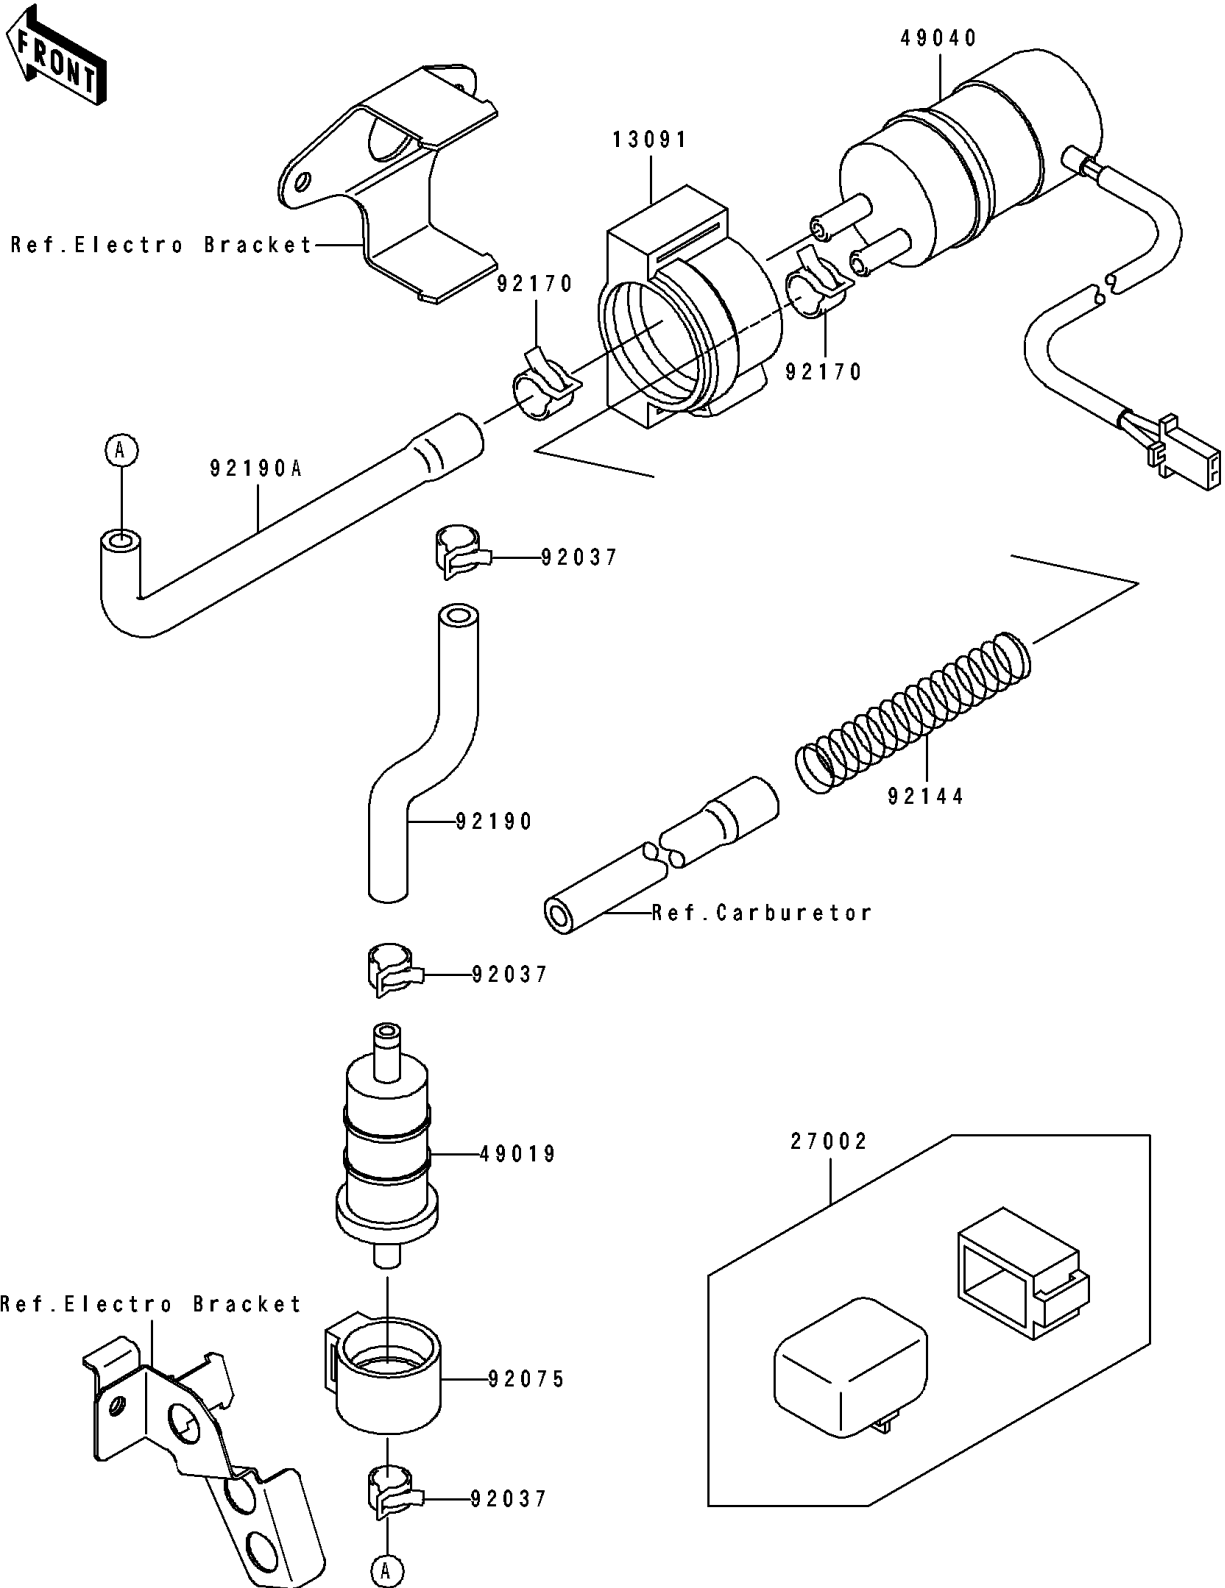

1993 Ninja[®] ZX[™]-7R

PARTS DIAGRAM

Fuel Pump

E1520

1993 Ninja® ZX™-7R

PARTS LIST

Fuel Pump

ITEM NAME	PART NUMBER	QUANTITY
HOLDER,FUEL PUMP (Ref # 13091)	13091-1738	1
RELAY-ASSY (Ref # 27002)	27002-1065	1
FILTER-FUEL (Ref # 49019)	49019-1055	1
PUMP-FUEL (Ref # 49040)	49040-1061	1
CLAMP (Ref # 92037)	92037-1181	3
DAMPER,FUEL FILTER (Ref # 92075)	92075-1853	1
SPRING,HOSE PROTECTOR (Ref # 92144)	92144-1746	1
CLAMP,FUEL PUMP (Ref # 92170)	92170-1185	2
TUBE,FILTER (Ref # 92190)	92190-1383	1
TUBE,PUMP,L=145 (Ref # 92190A)	92190-1402	1