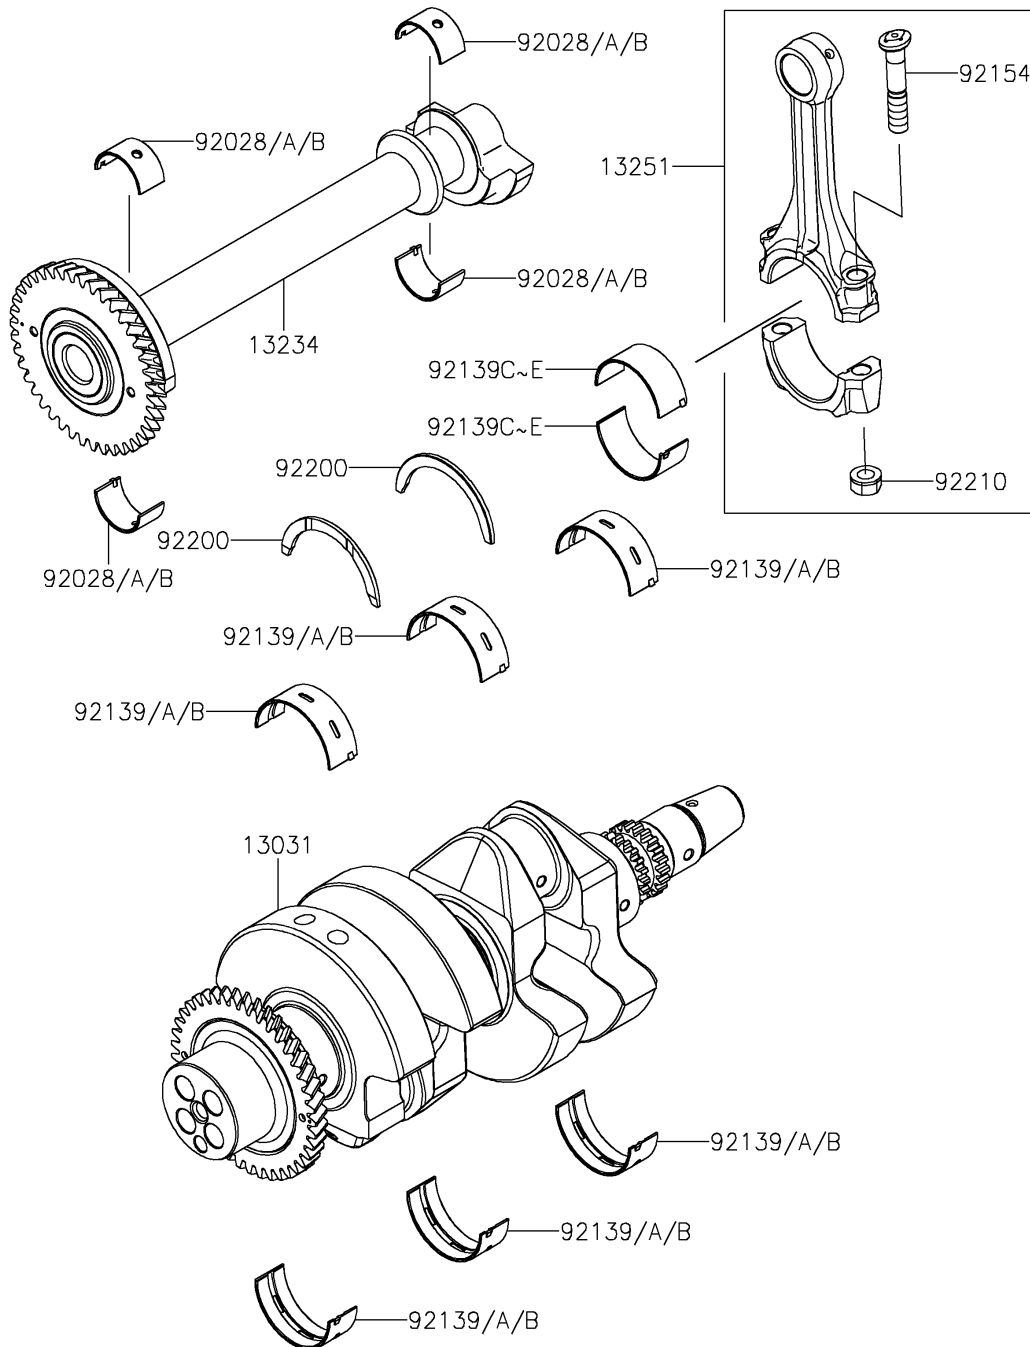

2026 Teryx KRX 1000

PARTS DIAGRAM

Crankshaft

E1321

2026 Teryx KRX 1000

PARTS LIST

Crankshaft

ITEM NAME

PART NUMBER

QUANTITY
